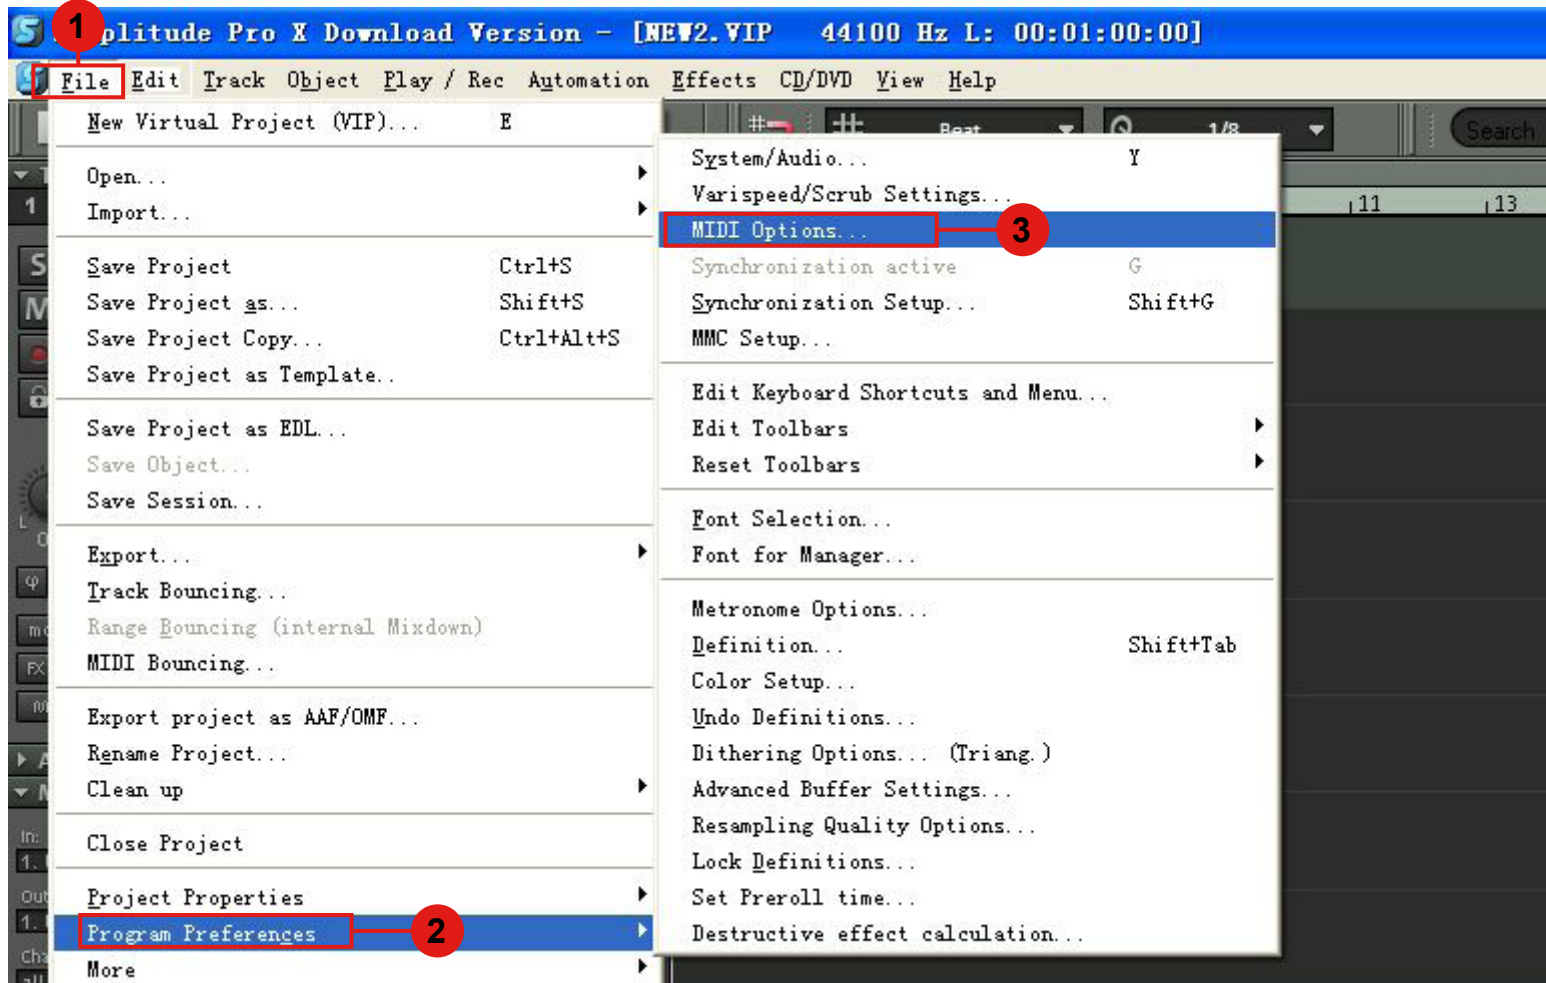

Setup up for your iKeyboard 8X controller section

Hardware Controller Setup

- System Options
 - Audio System
 - Audio Devices
 - MIDI
 - Hardware Controller**
 - Metronome
 - Record
 - Playback
 - Performance
 - Extended Buffer Settings
- Program
 - General
 - Undo
 - Object Lock Definitions
- Keyboard, Menu & Mouse
 - Keyboard / Menu
 - MIDI Editor
 - Special Keys
 - Mouse
 - Mousewheel
- Design
 - Skins
 - View Options
 - Colors
- Effects
 - Option Administration
 - Project Options

Controller Setup Customize Controller Options Fader Scaling

- Mackie Control

Add New
Remove
Save Setup As..

EUCON
 Activate EUCON

7

9

8

Controller Setup Customize Controller Options Fader Scaling