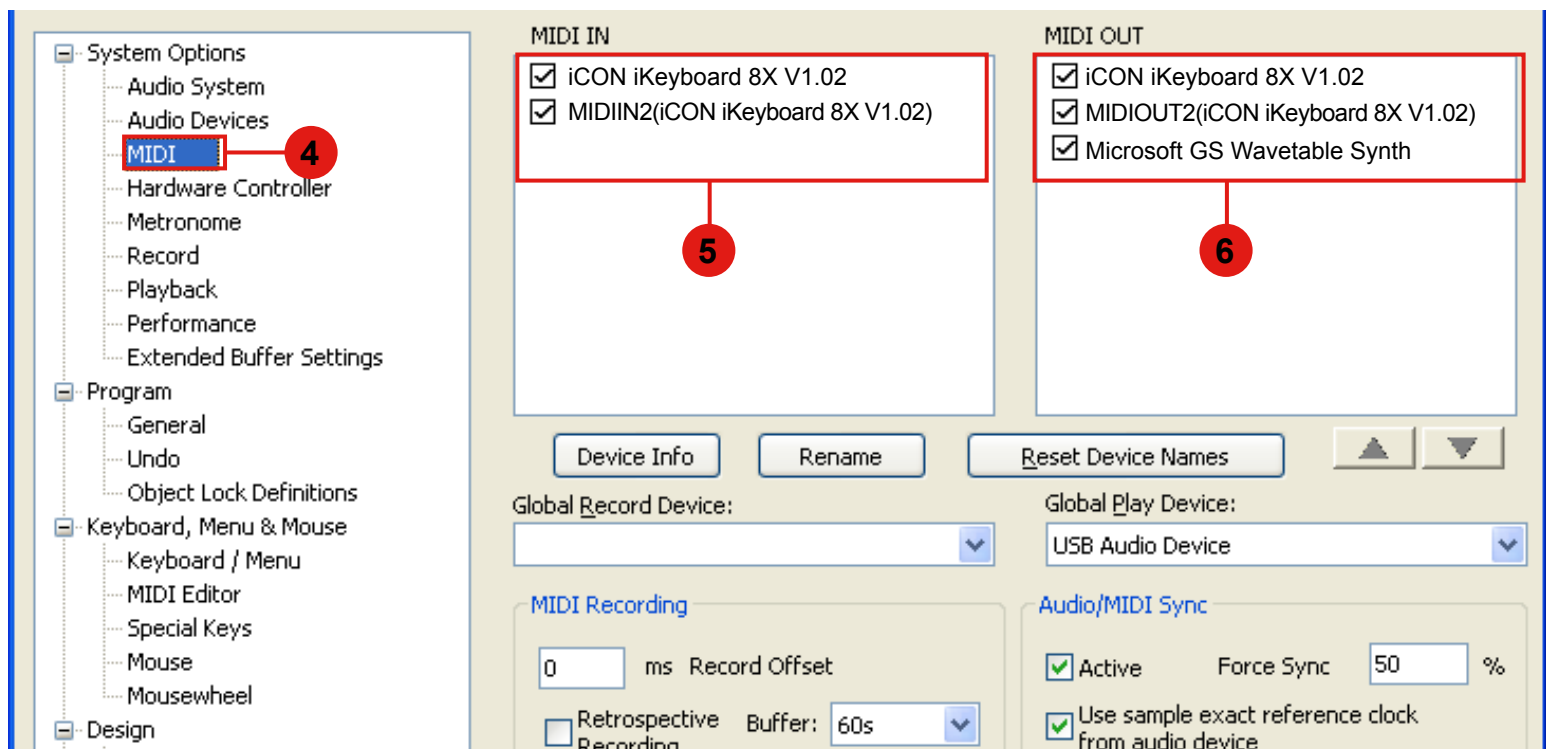

Setup up for your iKeyboard 8X controller section

Hardware Controller Setup

- System Options
 - Audio System
 - Audio Devices
 - MIDI
 - Hardware Controller**
 - Metronome
 - Record
 - Playback
 - Performance
 - Extended Buffer Settings
- Program
 - General
 - Undo
 - Object Lock Definitions
- Keyboard, Menu & Mouse
 - Keyboard / Menu
 - MIDI Editor
 - Special Keys
 - Mouse
 - Mousewheel
- Design
 - Skins
 - View Options
 - Colors
- Effects
 - Option Administration
 - Project Options

Controller Setup Customize Controller Options Fader Scaling

- Mackie Control

Add New
Remove
Save Setup As..

EUCON
 Activate EUCON

7

9

8

Controller Setup Customize Controller Options Fader Scaling

- Mackie Control

Add New
Remove
Save Setup As..

MIDI In: iCON iKeyboard 8X V1.02

MIDI Out: iCON iKeyboard 8X V1.02

Track count: 8

Output: Send Echo

Internal mode: Mackie_Set

Apply **OK** Cancel