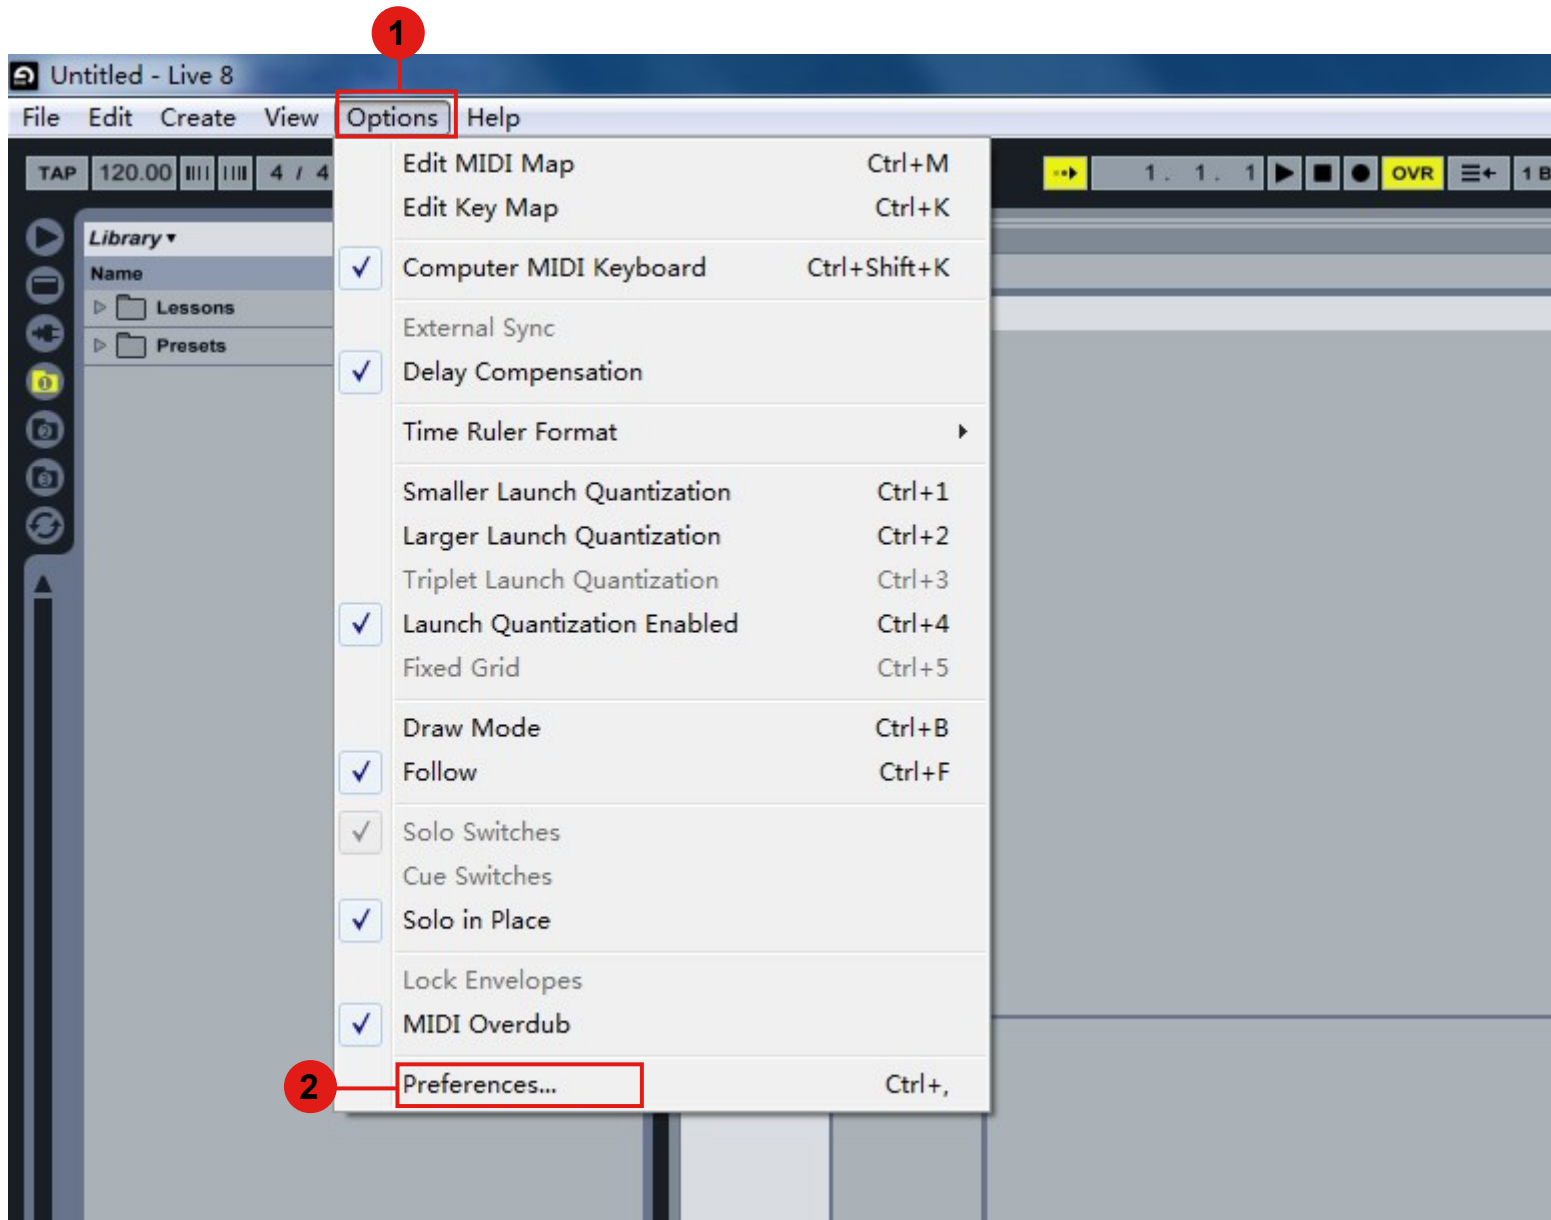

Setup up for your iKeyboard 8X controller section

Setup for your iKeyboard 8X Keyswitch instrument input section