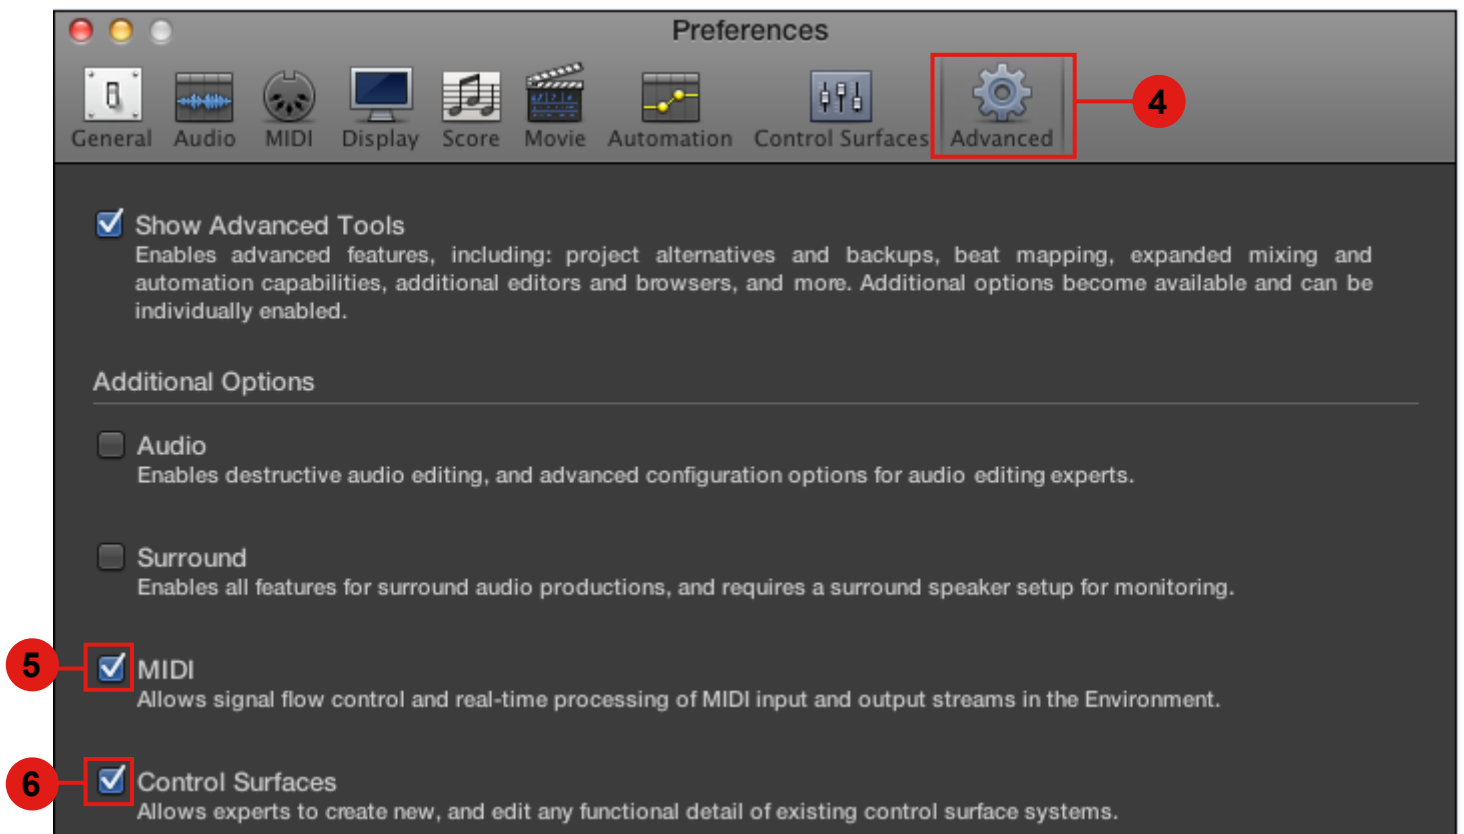

Setup up for your iKeyboard 6S VST controller section

Setup for your iKeyboard 6S VST Keyswitch instrument input section