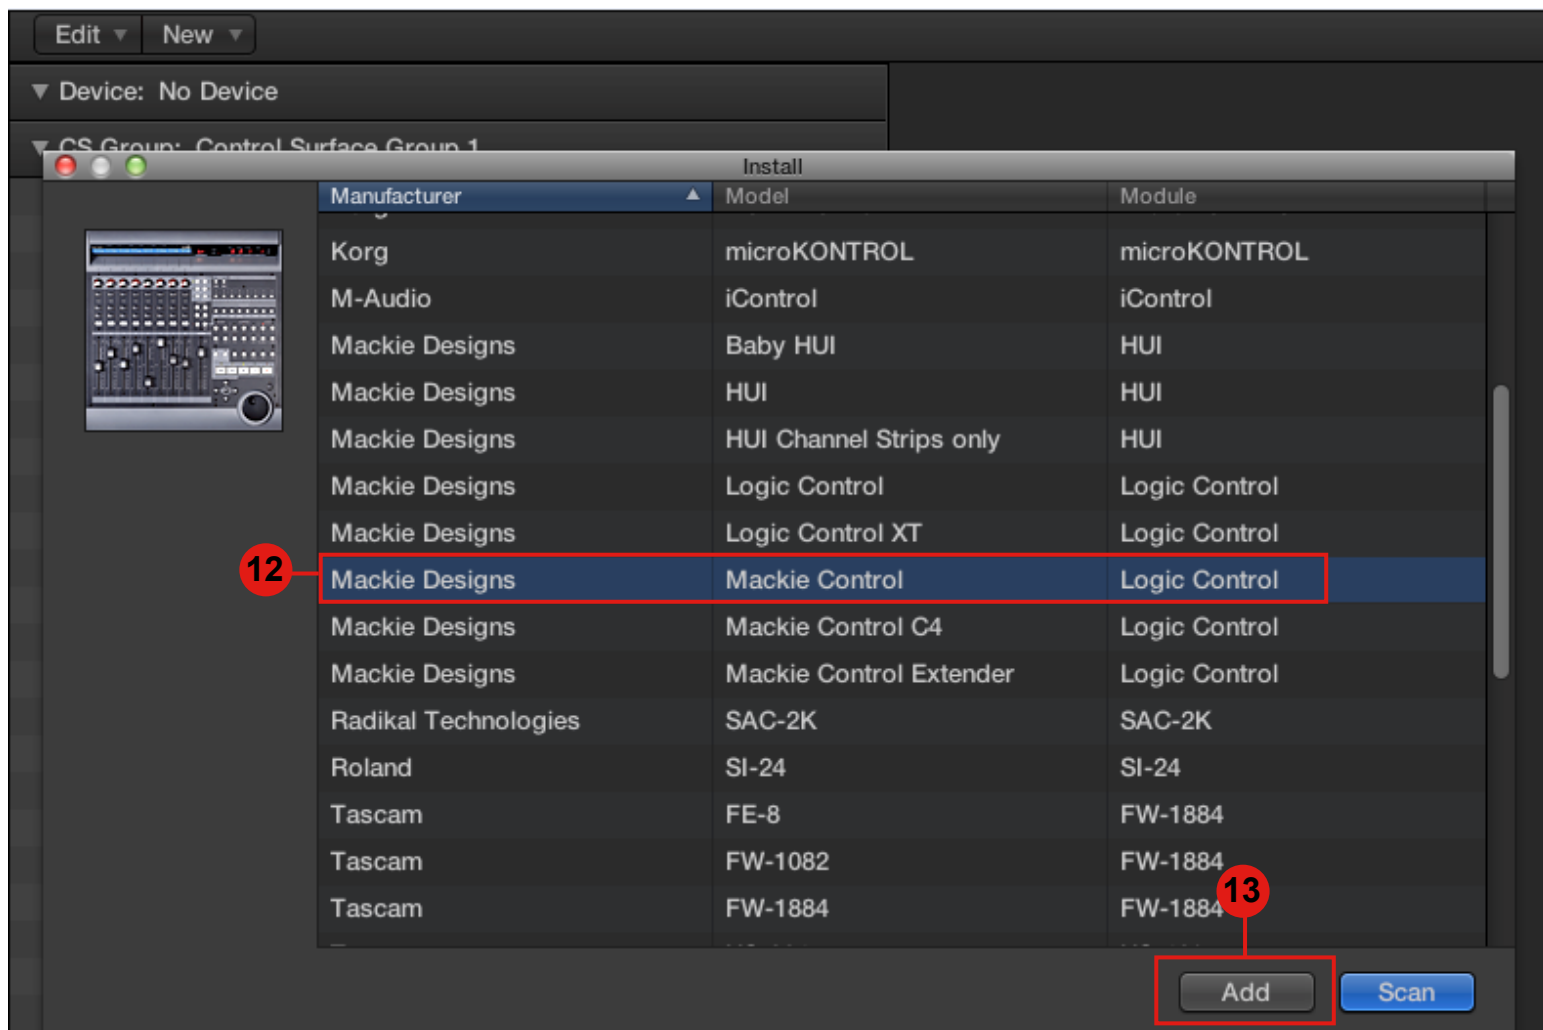

Setup up for your iKeyboard 6S VST controller section

Setup for your iKeyboard 6S VST Keyswitch instrument input section