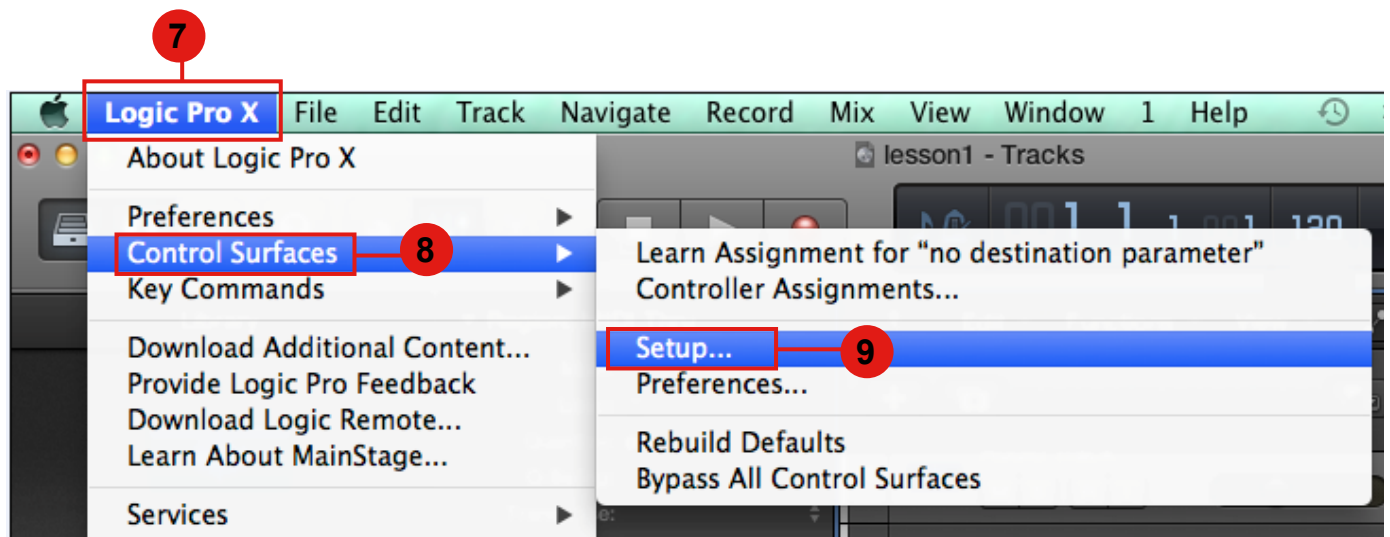

Setup up for your iKeyboard 6S VST controller section

Setup for your iKeyboard 6S VST Keyswitch instrument input section