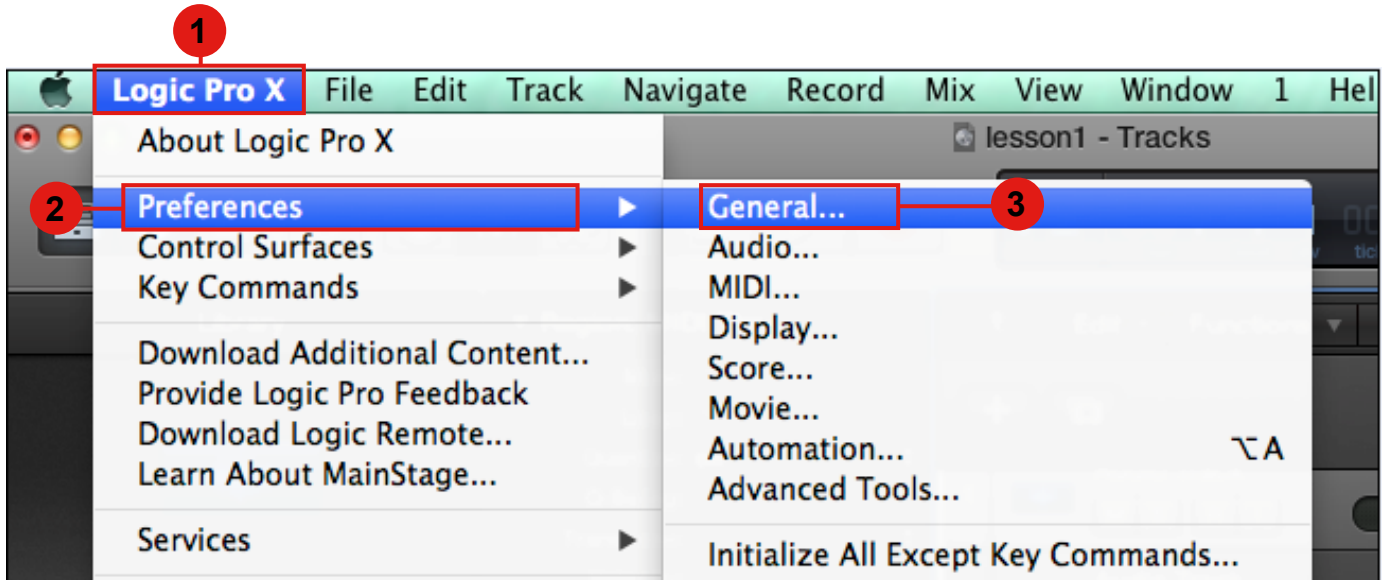

Setup up for your iKeyboard 6S VST controller section

Setup for your iKeyboard 6S VST Keyswitch instrument input section