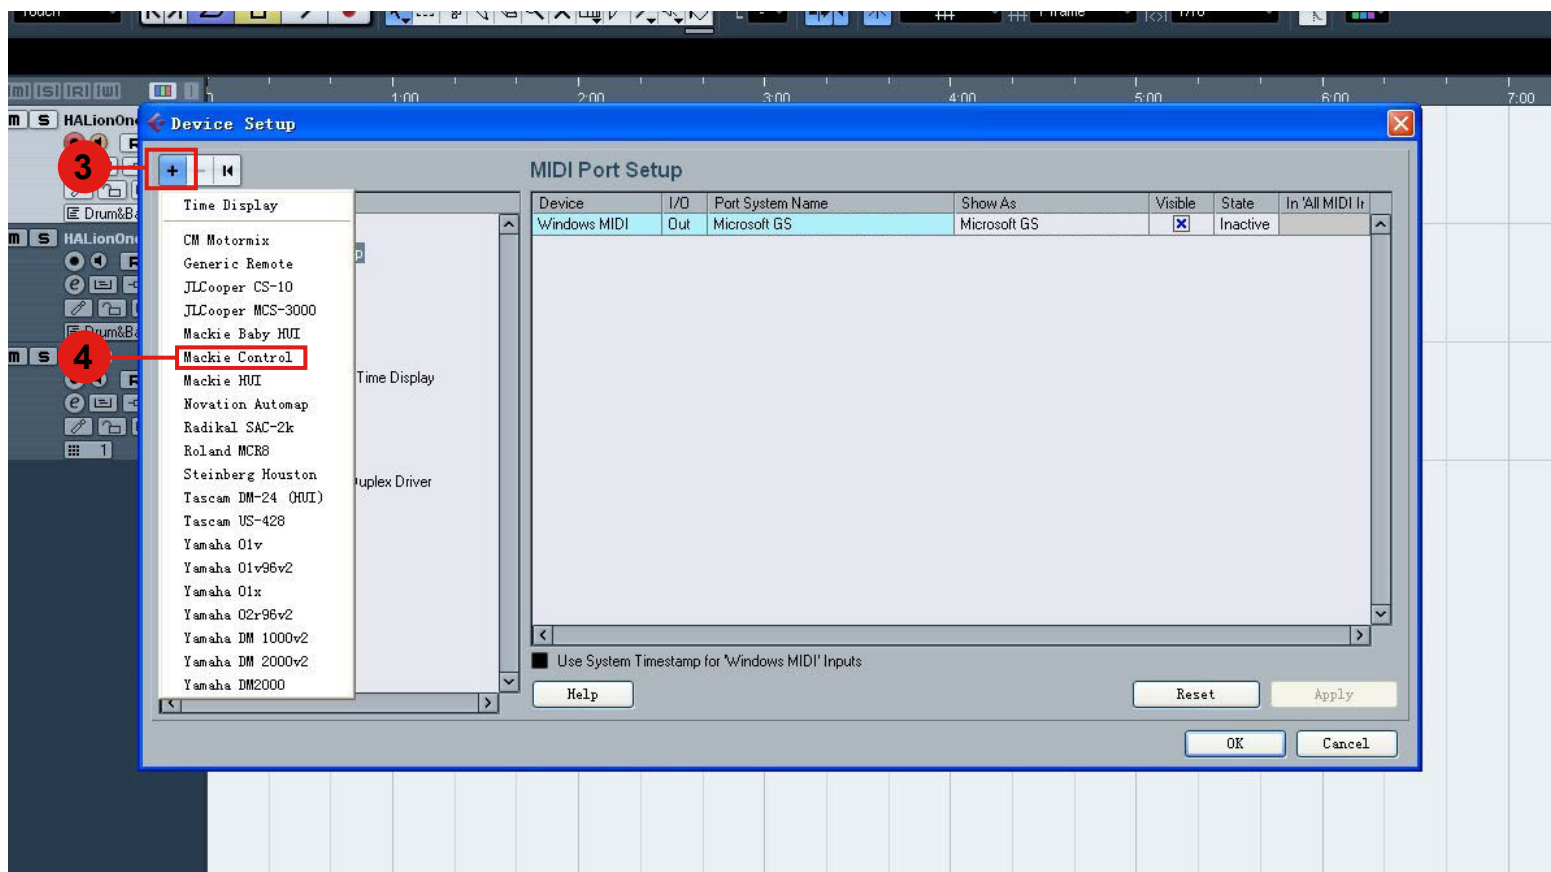

Setup up for your iKeyboard 6S VST controller section

Device Setup

Mackie Control

Devices

- MIDI
- MIDI Port Setup
- Remote Devices
- Generic Remote
- Mackie Control**
- Novation Automap
- Quick Controls
- Transport
- Remaining Record Time Display
- Time Display
- Video
- Video Player
- VST Audio System
- ASIO DirectX Full Duplex Driver
- VST System Link