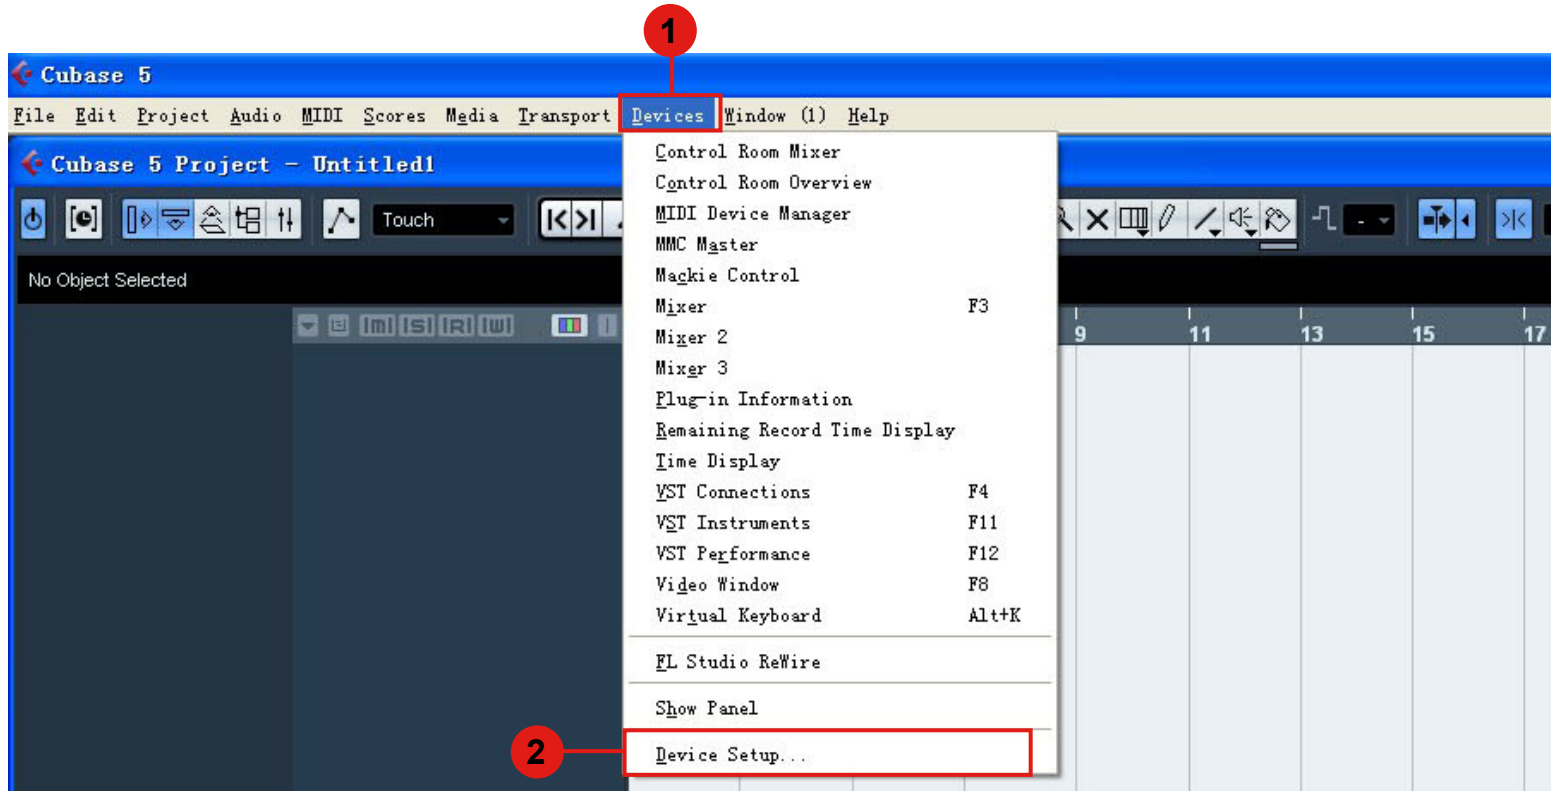

Setup up for your iKeyboard 6S VST controller section

Device Setup

Mackie Control

Devices

- MIDI
- MIDI Port Setup
- Remote Devices
- Generic Remote
- Mackie Control**
- Novation Automap
- Quick Controls
- Transport
- Remaining Record Time Display
- Time Display
- Video
- Video Player
- VST Audio System
- ASIO DirectX Full Duplex Driver
- VST System Link