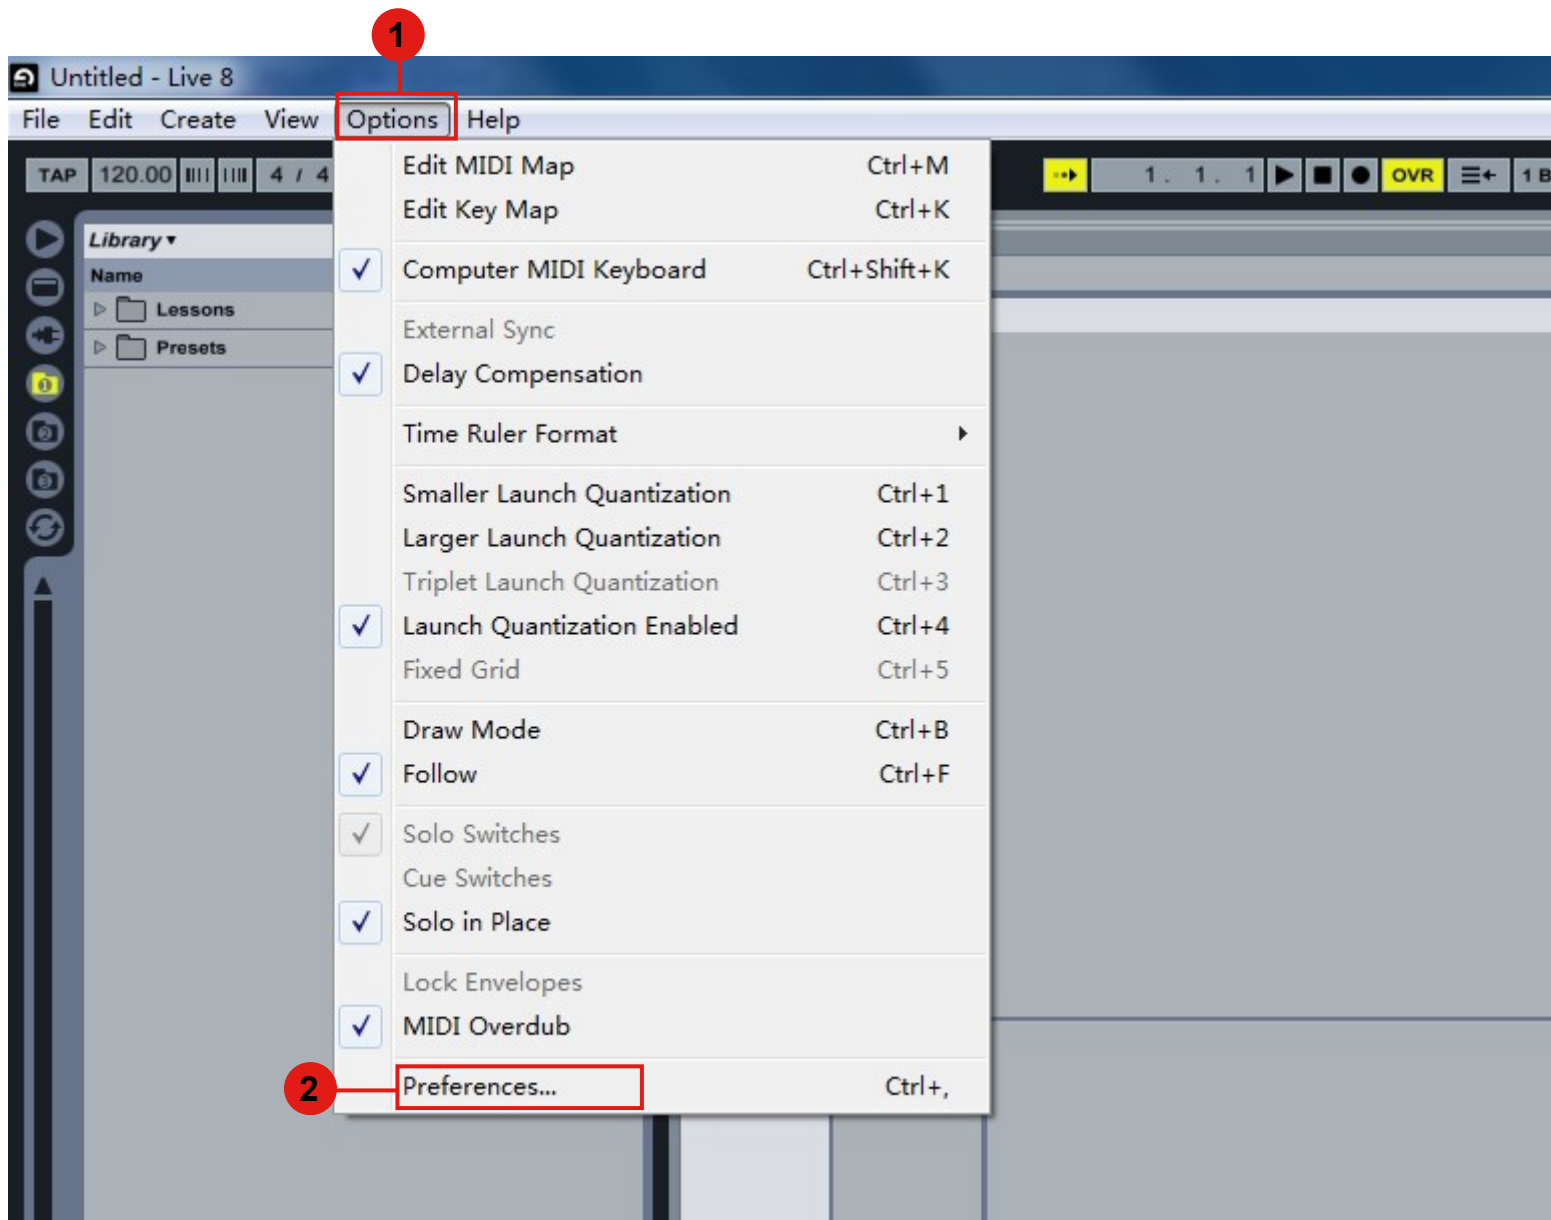

# Setup up for your iKeyboard 6S VST controller section