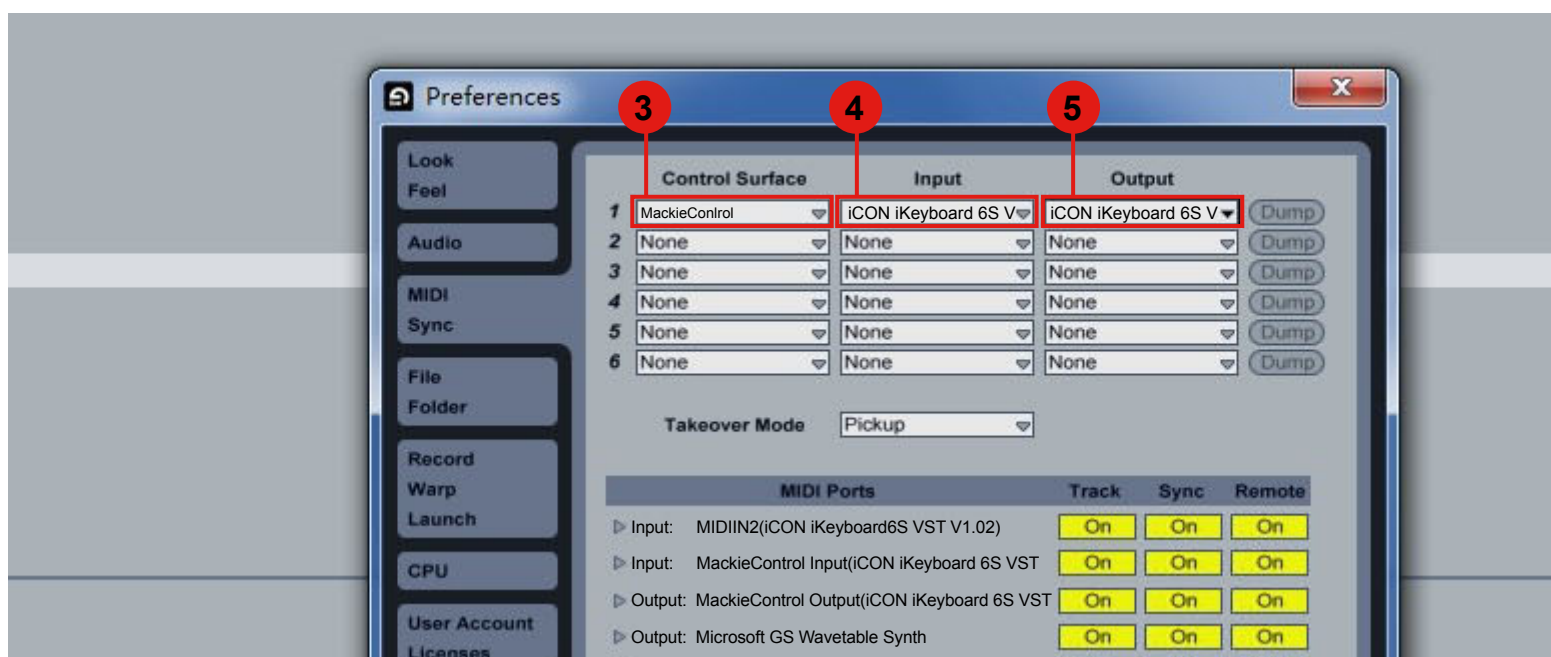

# Setup up for your iKeyboard 6S VST controller section

# Setup for your iKeyboard 6S VST Keyswitch instrument input section