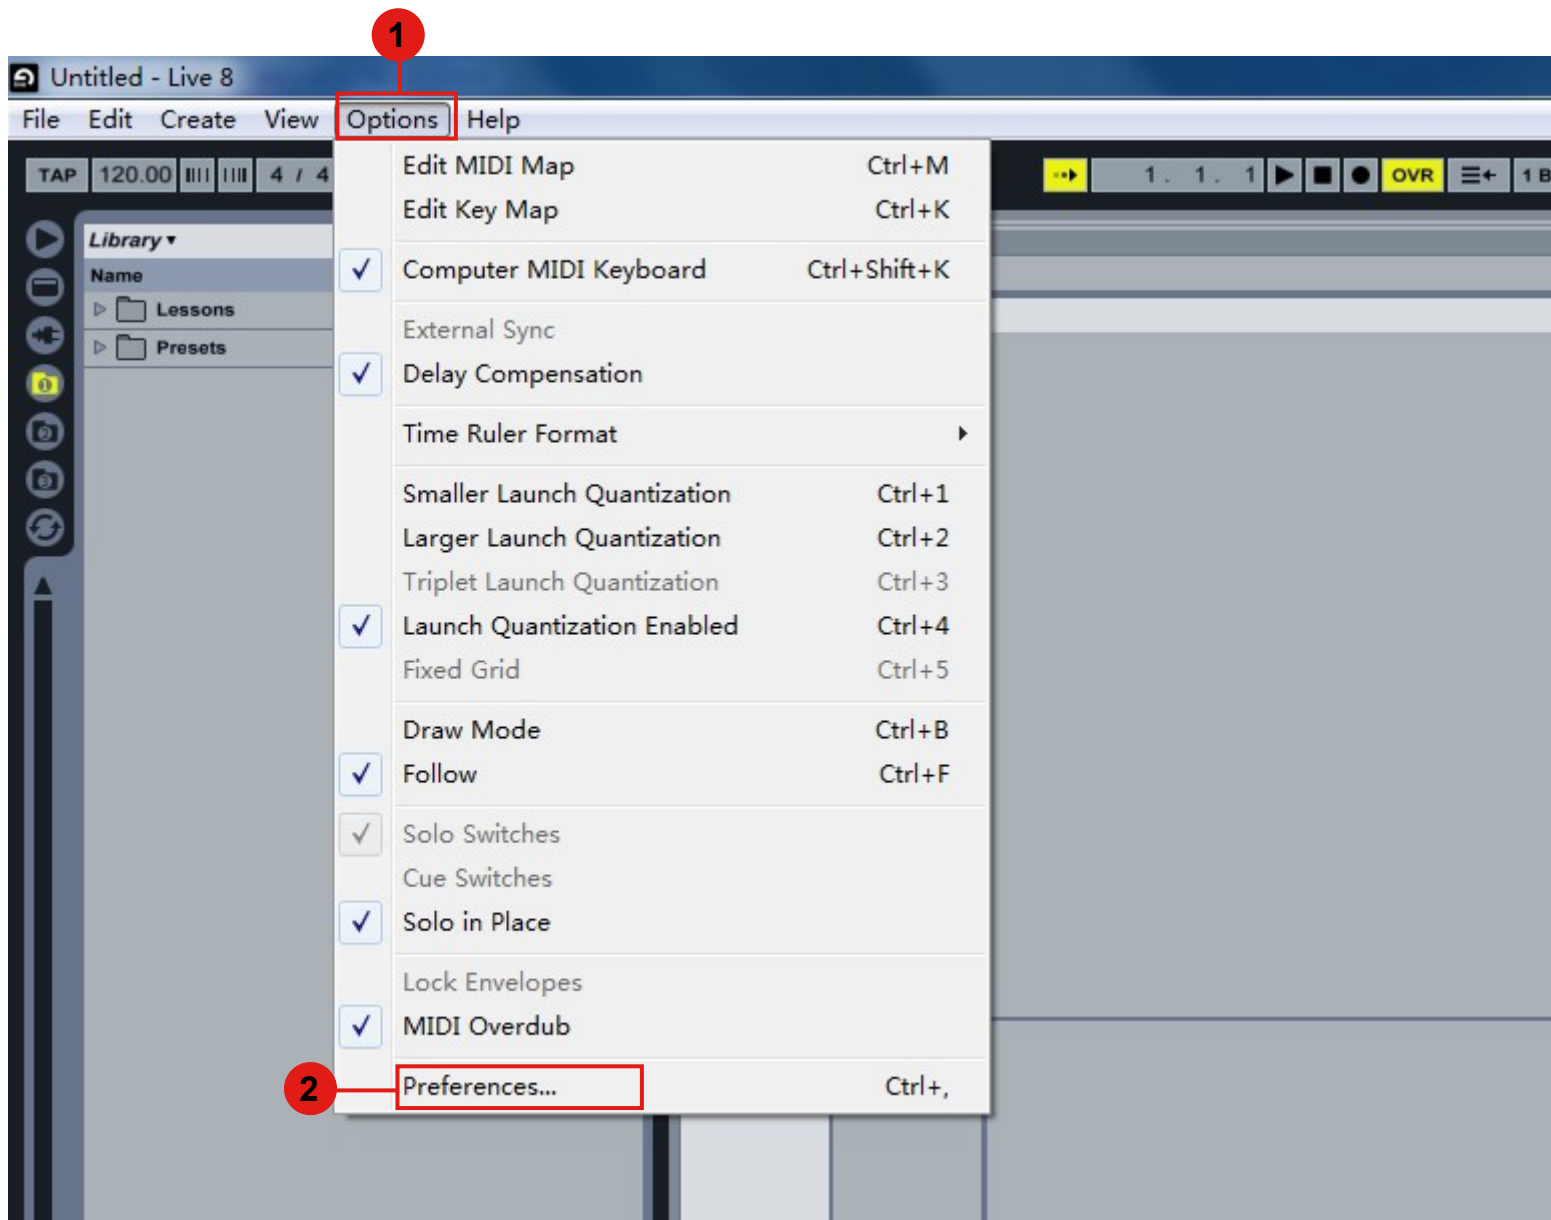

Setup up for your iKeyboard 4S VST controller section

Setup for your iKeyboard 4S VST Keyswitch instrument input section