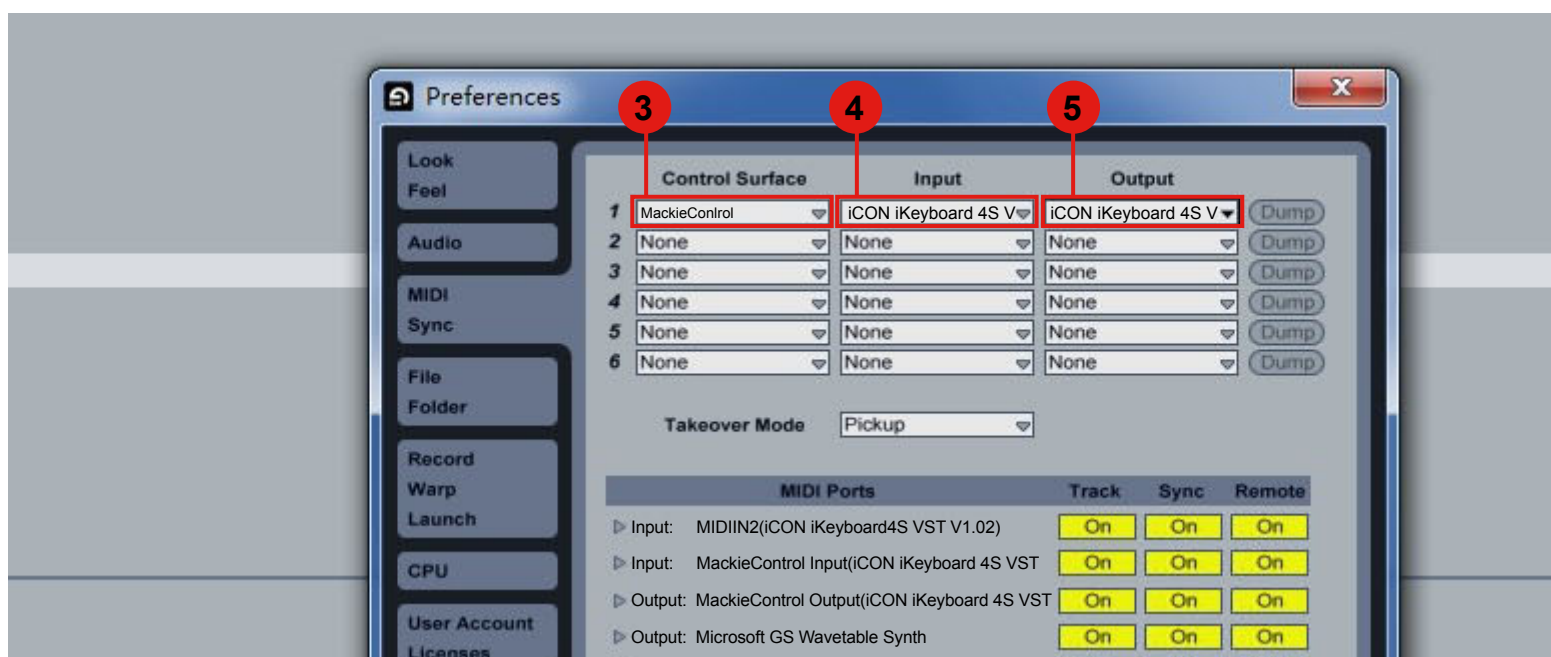

Setup up for your iKeyboard 4S VST controller section

Setup for your iKeyboard 4S VST Keyswitch instrument input section