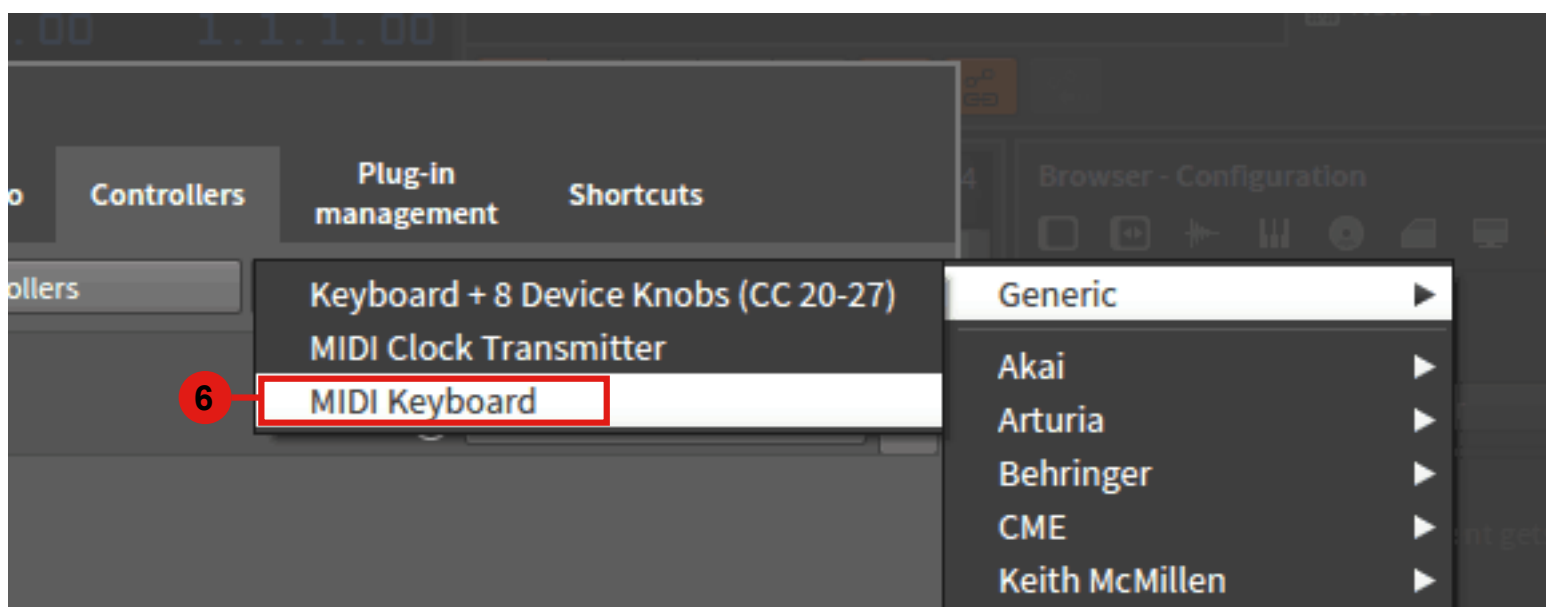

Setup for your iKeyboard 8Nano Keyswitch instrument input section

Preferences

General Displays Audio **Controllers** Plug-in management Shortcuts

Detect available controllers

Add controller manually ▶

Mackie MCU PRO