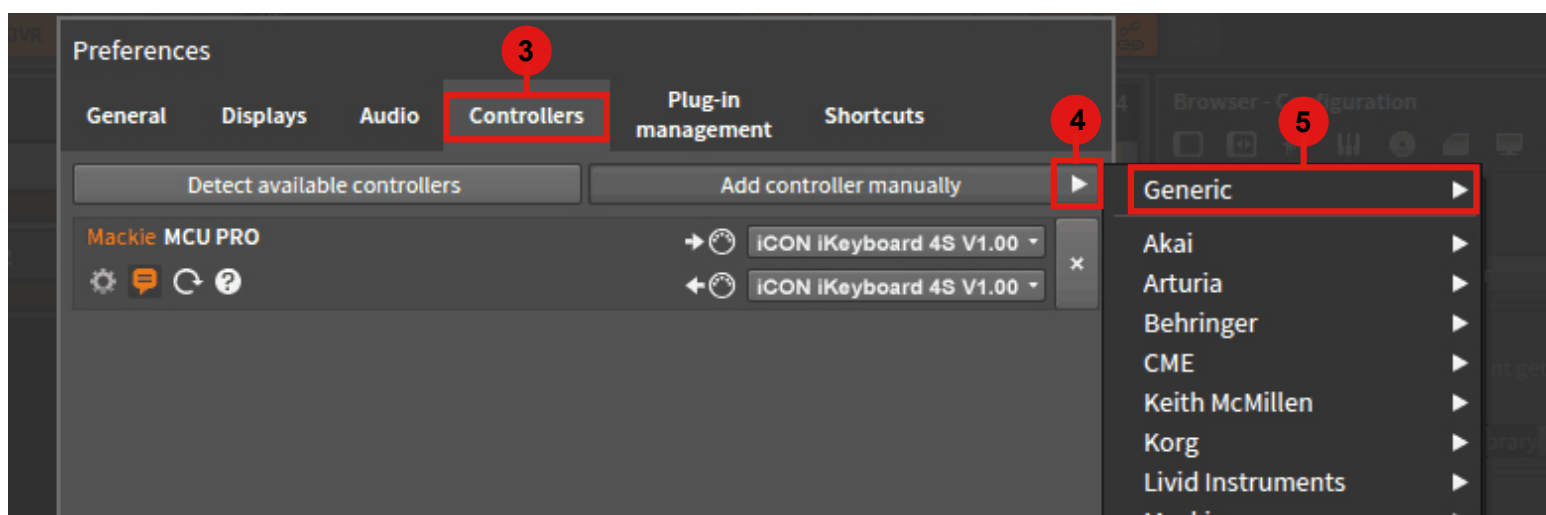

Setup for your iKeyboard 8Nano Keyswitch instrument input section

Preferences

General Displays Audio **Controllers** Plug-in management Shortcuts

Detect available controllers

Add controller manually ▶

Mackie MCU PRO