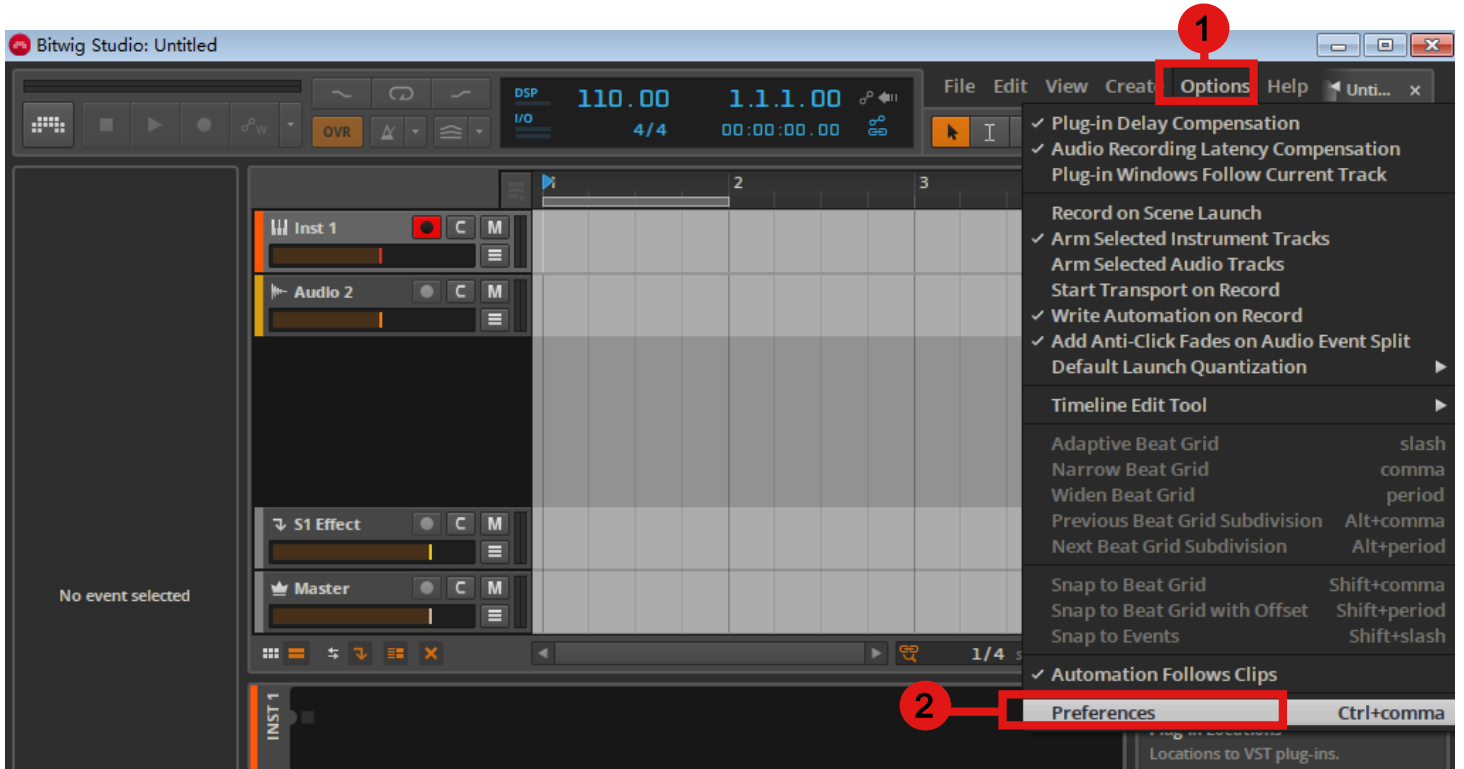

Setup for your iKeyboard 8Nano Keyswitch instrument input section

Preferences

General Displays Audio **Controllers** Plug-in management Shortcuts

Detect available controllers

Add controller manually ▶

Mackie MCU PRO