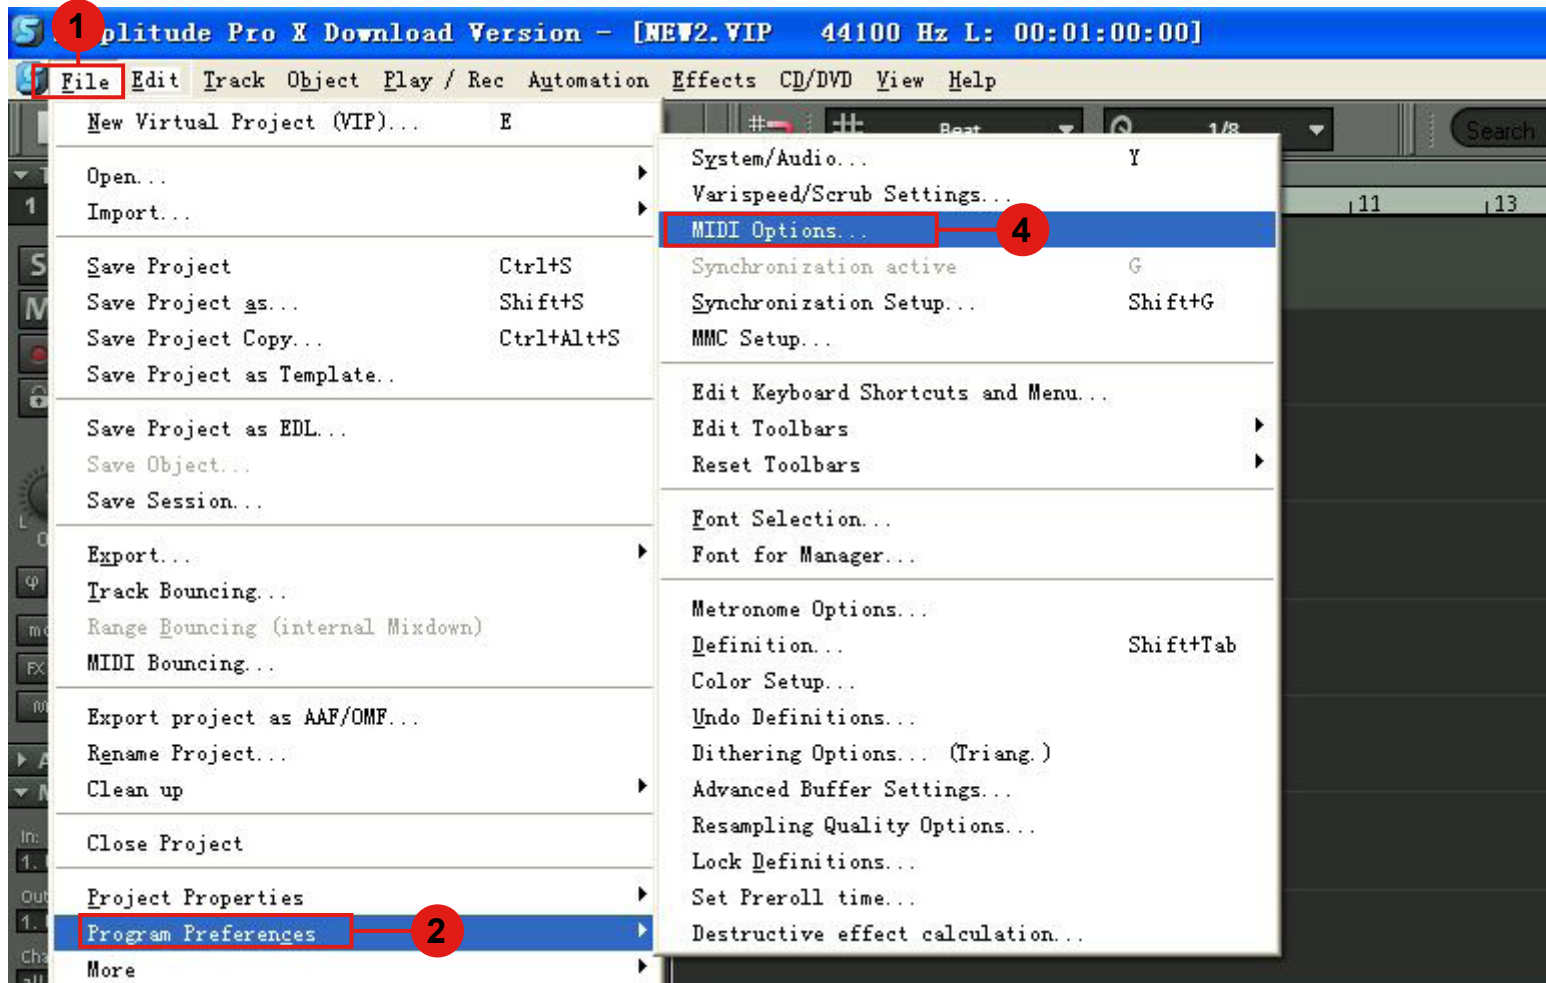

Setup up for your iKeyboard 4mini controller section

Hardware Controller Setup

- System Options
 - Audio System
 - Audio Devices
 - MIDI
 - Hardware Controller**
 - Metronome
 - Record
 - Playback
 - Performance
 - Extended Buffer Settings
- Program
 - General
 - Undo
 - Object Lock Definitions
- Keyboard, Menu & Mouse
 - Keyboard / Menu
 - MIDI Editor
 - Special Keys
 - Mouse
 - Mousewheel
- Design
 - Skins
 - View Options
 - Colors
- Effects
 - Option Administration
 - Project Options

Controller Setup Customize Controller Options Fader Scaling

- Mackie Control

Add New
Remove
Save Setup As..

EUCON
 Activate EUCON

7

9

8

Controller Setup Customize Controller Options Fader Scaling