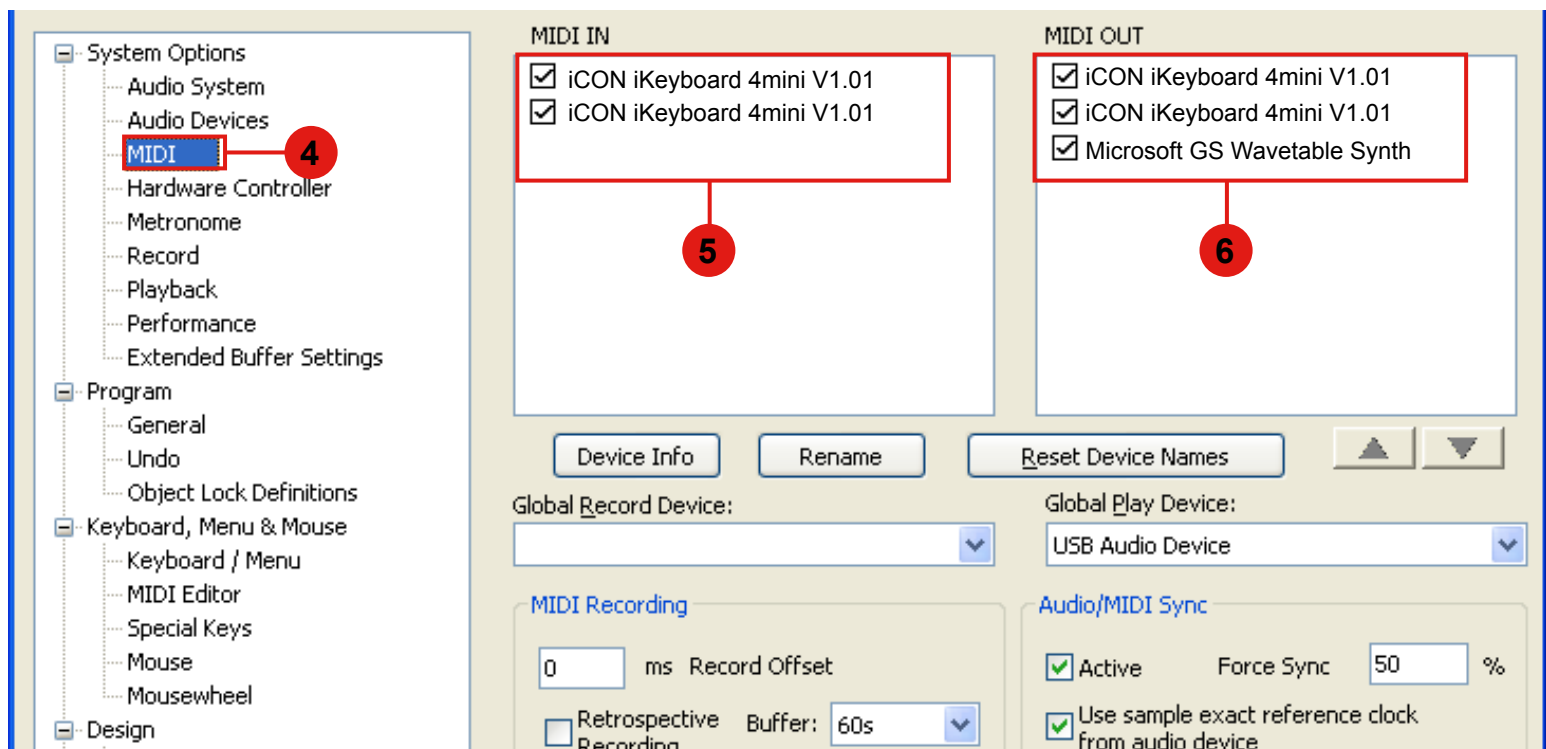

Setup up for your iKeyboard 4mini controller section

Hardware Controller Setup

- System Options
 - Audio System
 - Audio Devices
 - MIDI
 - Hardware Controller**
 - Metronome
 - Record
 - Playback
 - Performance
 - Extended Buffer Settings
- Program
 - General
 - Undo
 - Object Lock Definitions
- Keyboard, Menu & Mouse
 - Keyboard / Menu
 - MIDI Editor
 - Special Keys
 - Mouse
 - Mousewheel
- Design
 - Skins
 - View Options
 - Colors
- Effects
 - Option Administration
 - Project Options

Controller Setup Customize Controller Options Fader Scaling

- Mackie Control

Add New
Remove
Save Setup As..

EUCON
 Activate EUCON

7

9

8

Controller Setup Customize Controller Options Fader Scaling

Mackie Control

Add New
Remove
Save Setup As..

MIDI In: iCON iKeyboard 4mini V1.01

MIDI Out: iCON iKeyboard 4mini V1.01

Track count: 8

Output: Send Echo

Internal mode: Mackie_Set

Apply **OK** Cancel