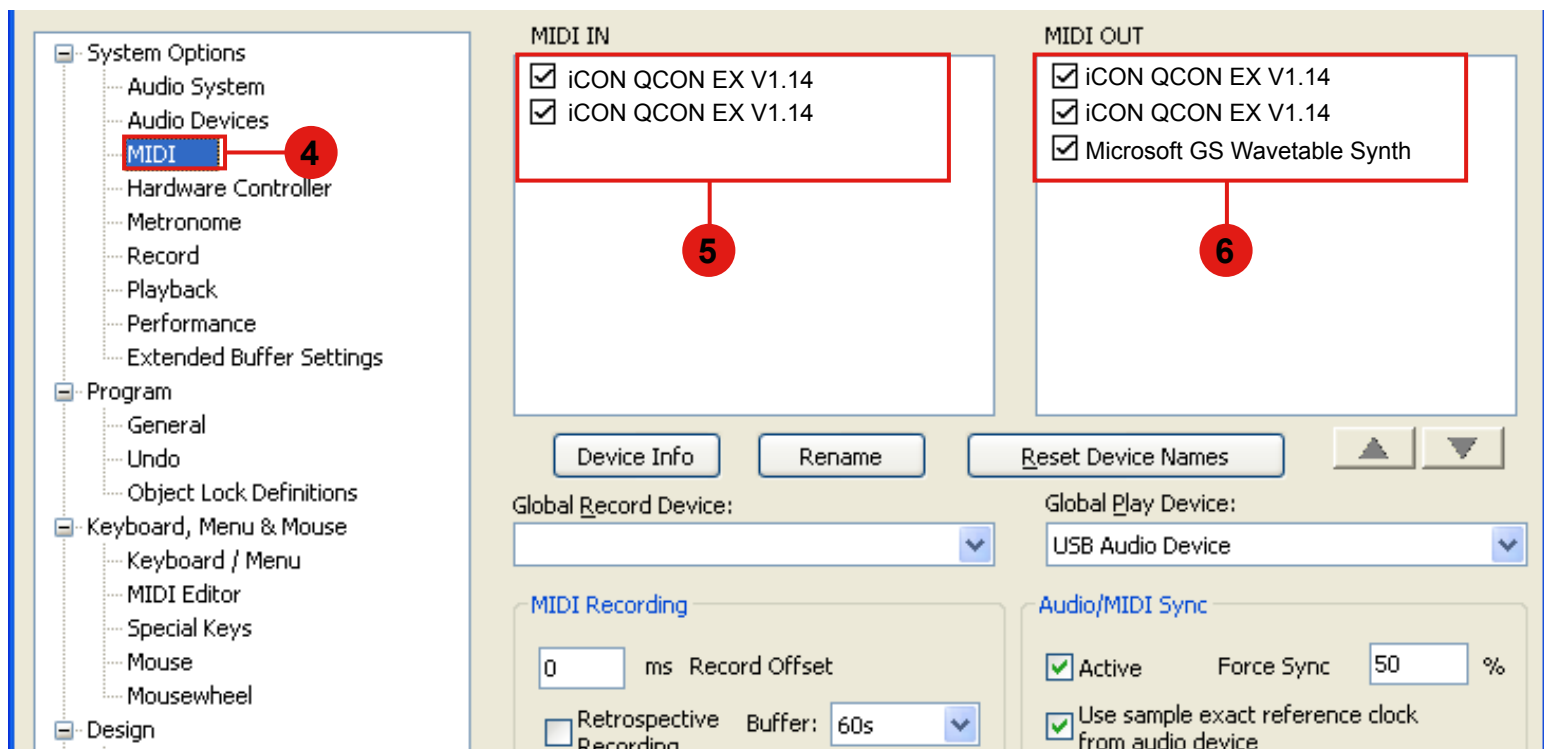

## Setup up for your QCON EX controller section

# Hardware Controller Setup

- System Options
  - Audio System
  - Audio Devices
  - MIDI
  - Hardware Controller**
  - Metronome
  - Record
  - Playback
  - Performance
  - Extended Buffer Settings
- Program
  - General
  - Undo
  - Object Lock Definitions
- Keyboard, Menu & Mouse
  - Keyboard / Menu
  - MIDI Editor
  - Special Keys
  - Mouse
  - Mousewheel
- Design
  - Skins
  - View Options
  - Colors
- Effects
  - Option Administration
  - Project Options

- Mackie Control

Add New  
Remove  
Save Setup As..

MIDI In: iCON QCON EX V1.14  
MIDI Out: iCON QCON EX V1.14

Track count: 8  
Output: Send Echo  
Internal mode: Mackie\_Set

Apply    **OK**    Cancel

10

11