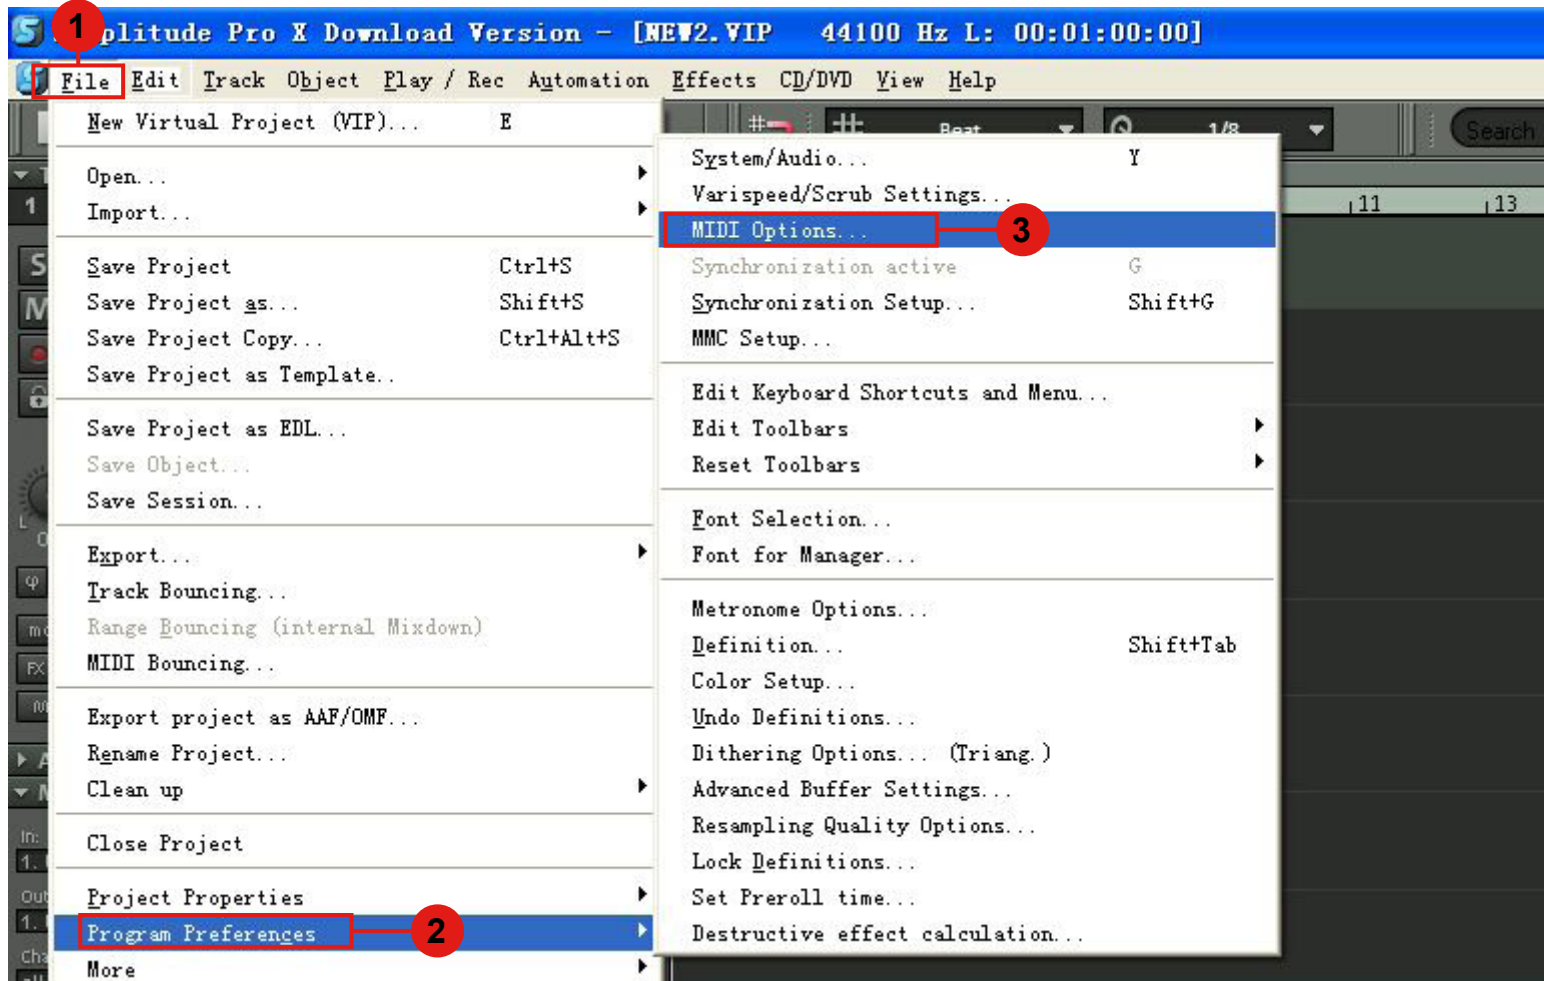

## Setup up for your QCON EX controller section

# Hardware Controller Setup

- System Options
  - Audio System
  - Audio Devices
  - MIDI
  - Hardware Controller**
  - Metronome
  - Record
  - Playback
  - Performance
  - Extended Buffer Settings
- Program
  - General
  - Undo
  - Object Lock Definitions
- Keyboard, Menu & Mouse
  - Keyboard / Menu
  - MIDI Editor
  - Special Keys
  - Mouse
  - Mousewheel
- Design
  - Skins
  - View Options
  - Colors
- Effects
  - Option Administration
  - Project Options