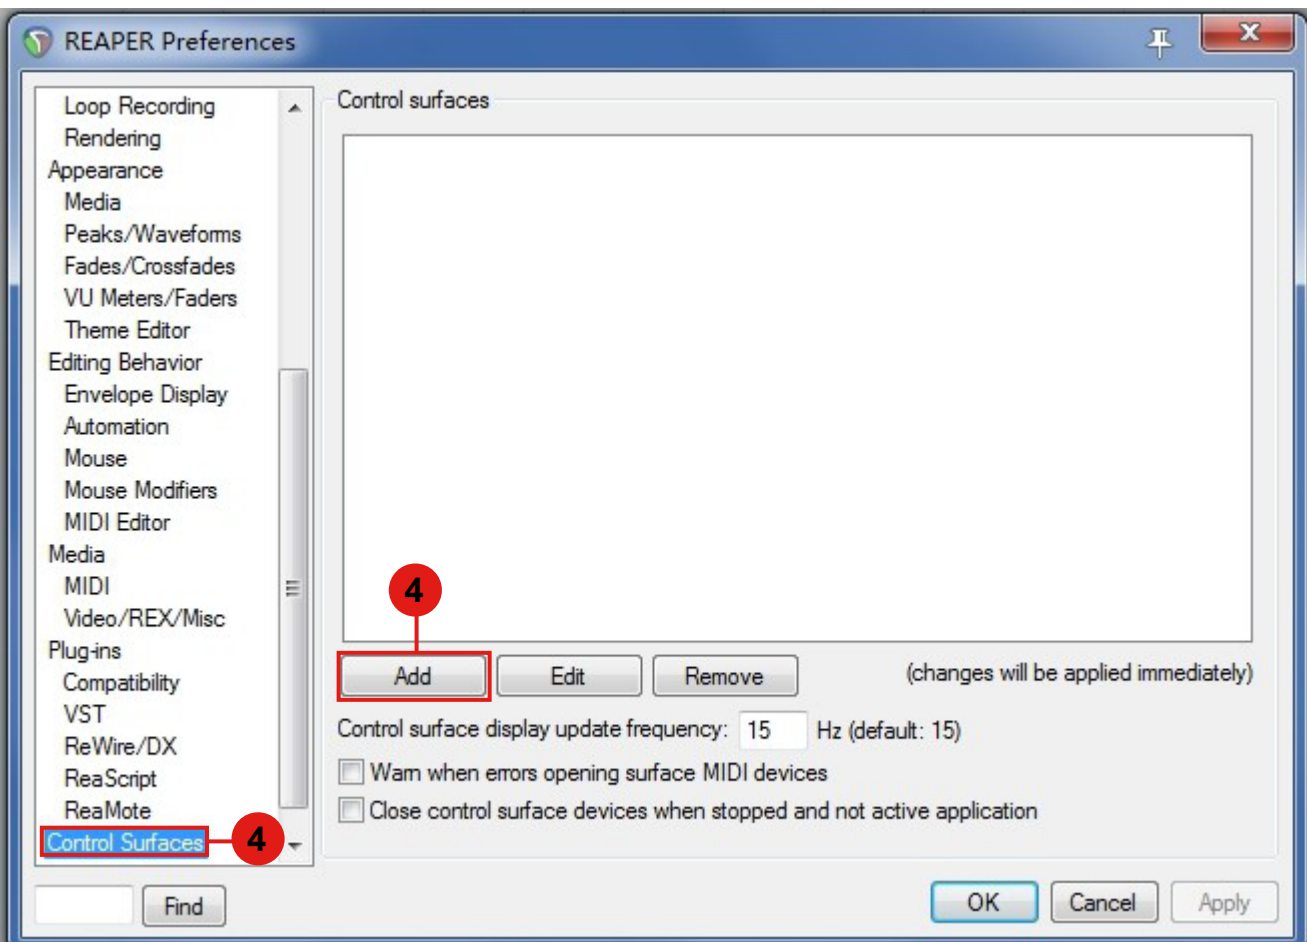

# Setup up for your iKeyboard 4mini controller section

- VU Meters/Faders
- Theme Editor
- Editing Behavior
- Envelope Display
- Automation
- Mouse
- Mouse Modifiers
- MIDI Editor
- Media
- MIDI
- Video/REX/Misc
- Plug-ins
- Compatibility
- VST
- ReWire/DX
- ReaScript
- ReaMote
- Control Surfaces

**Control Surface Settings**

Control surface mode: **Mackie Control Extender** **5**

MIDI input: **iCON iKeyboard 4mini V1.01** **6**

MIDI output: **iCON iKeyboard 4mini V1.01** **7**

Surface offset (tracks): 0