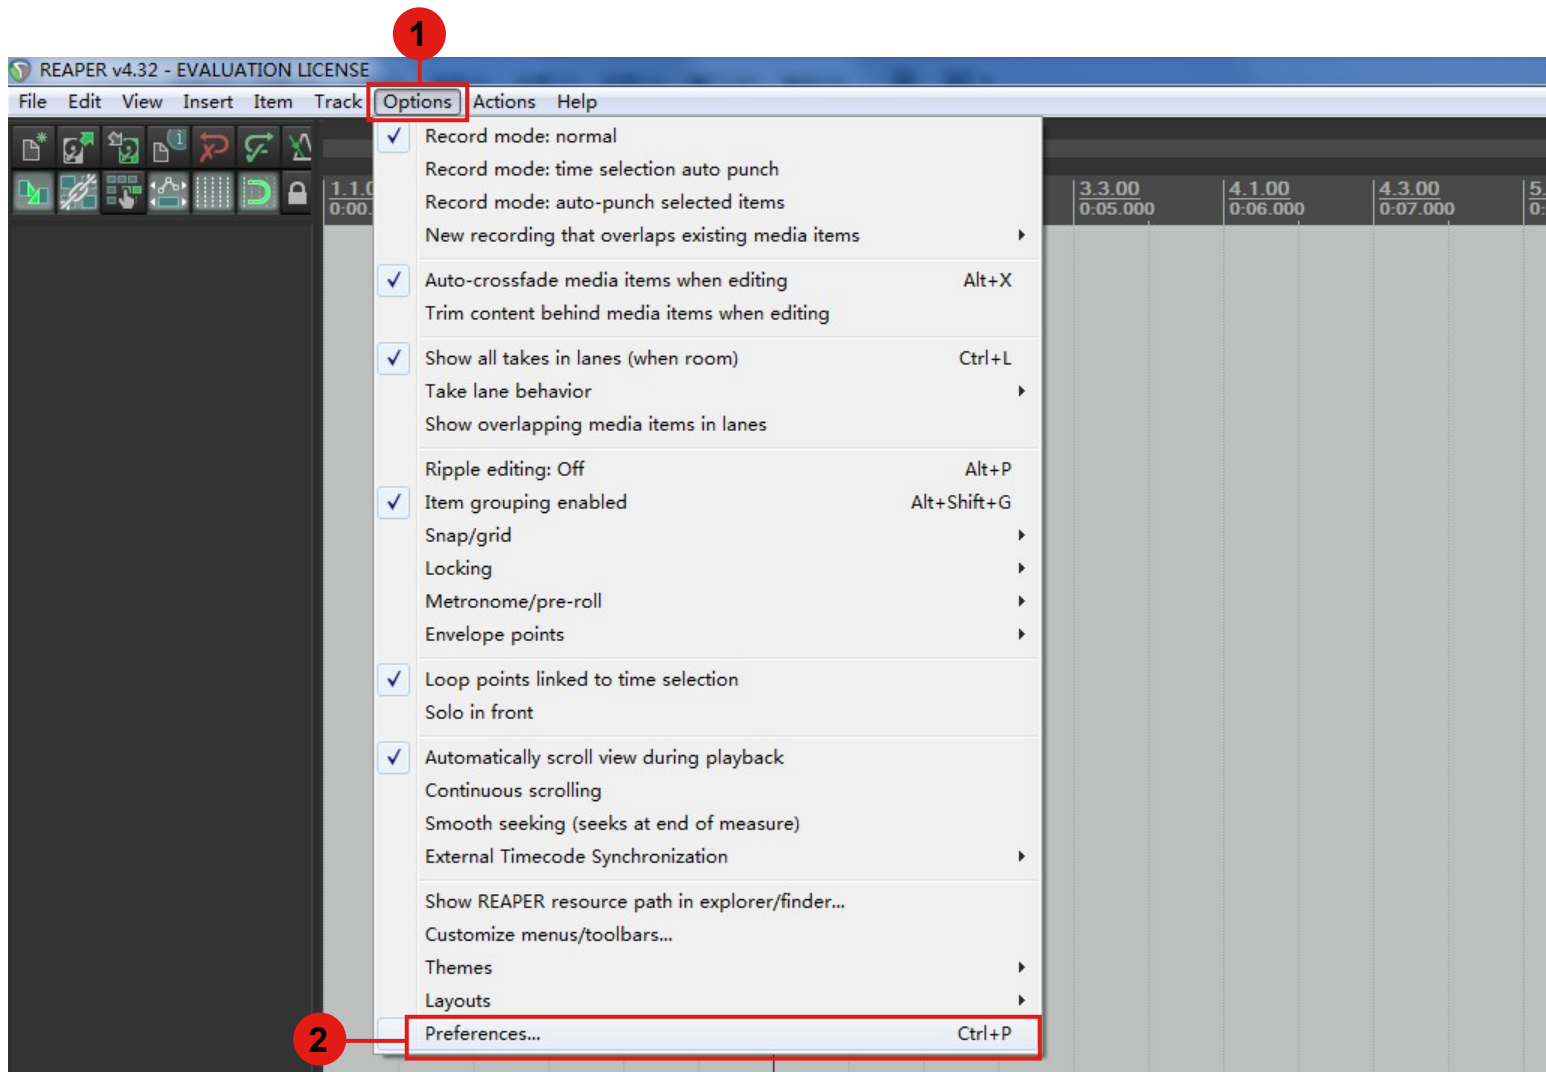

# Setup up for your iKeyboard 4mini controller section

- VU Meters/Faders
- Theme Editor
- Editing Behavior
- Envelope Display
- Automation
- Mouse
- Mouse Modifiers
- MIDI Editor
- Media
- MIDI
- Video/REX/Misc
- Plug-ins
- Compatibility
- VST
- ReWire/DX
- ReaScript
- ReaMote
- Control Surfaces

**Control Surface Settings**

Control surface mode: **Mackie Control Extender** **5**

MIDI input: **iCON iKeyboard 4mini V1.01** **6**

MIDI output: **iCON iKeyboard 4mini V1.01** **7**

Surface offset (tracks): 0