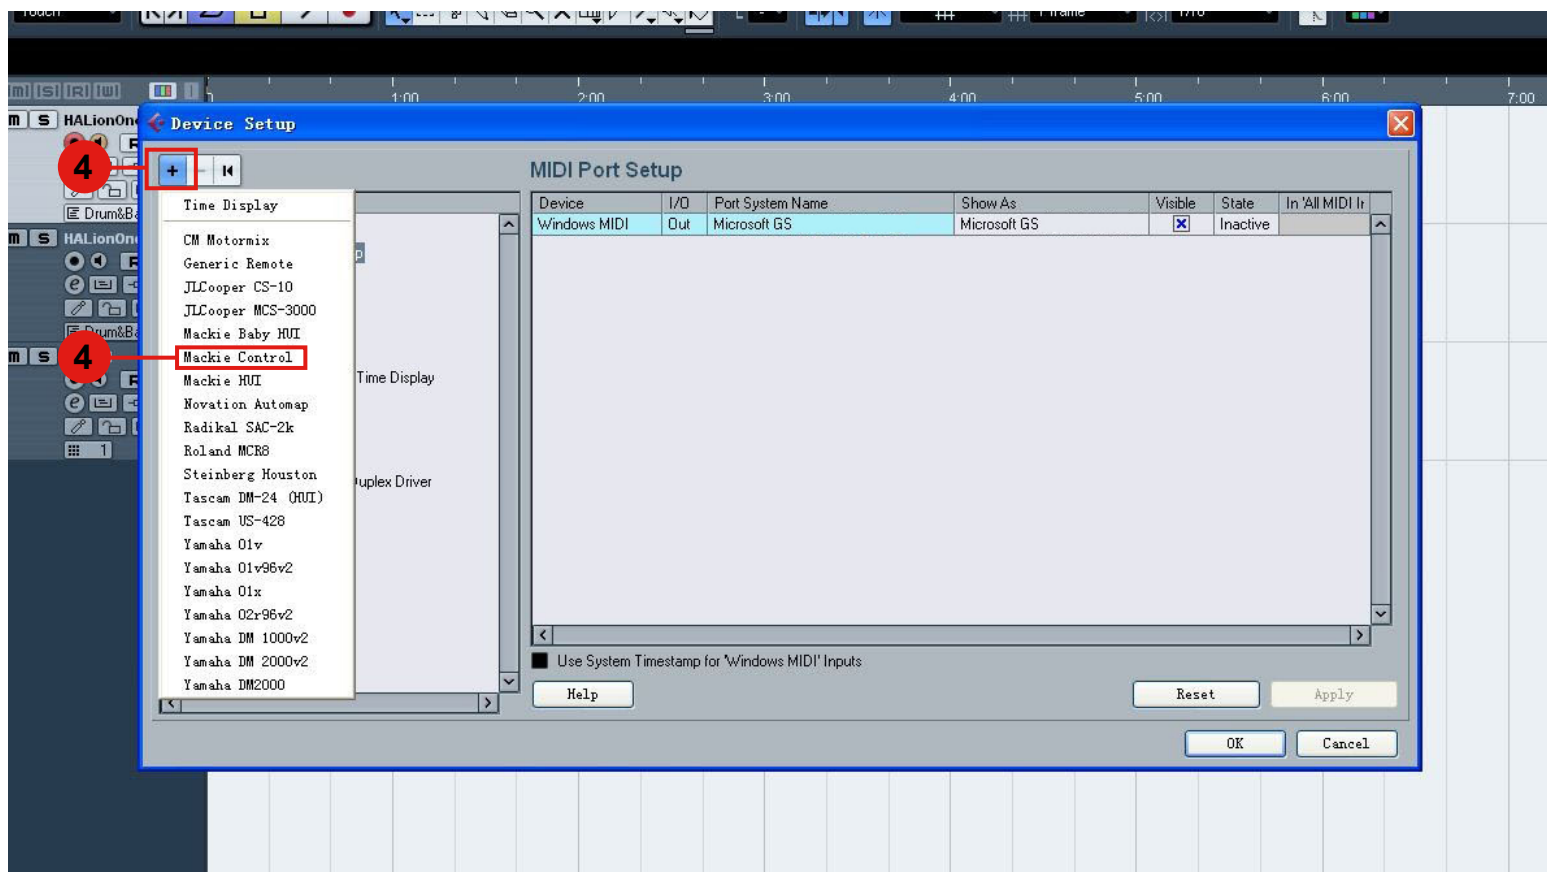

# Setup up for your iKeyboard 4mini controller section

**Device Setup**

**Mackie Control**

Devices

- MIDI
- MIDI Port Setup
- Remote Devices
- Generic Remote
- Mackie Control**
- Novation Automap
- Quick Controls
- Transport
- Remaining Record Time Display
- Time Display
- Video
- Video Player
- VST Audio System
- ASIO DirectX Full Duplex Driver
- VST System Link