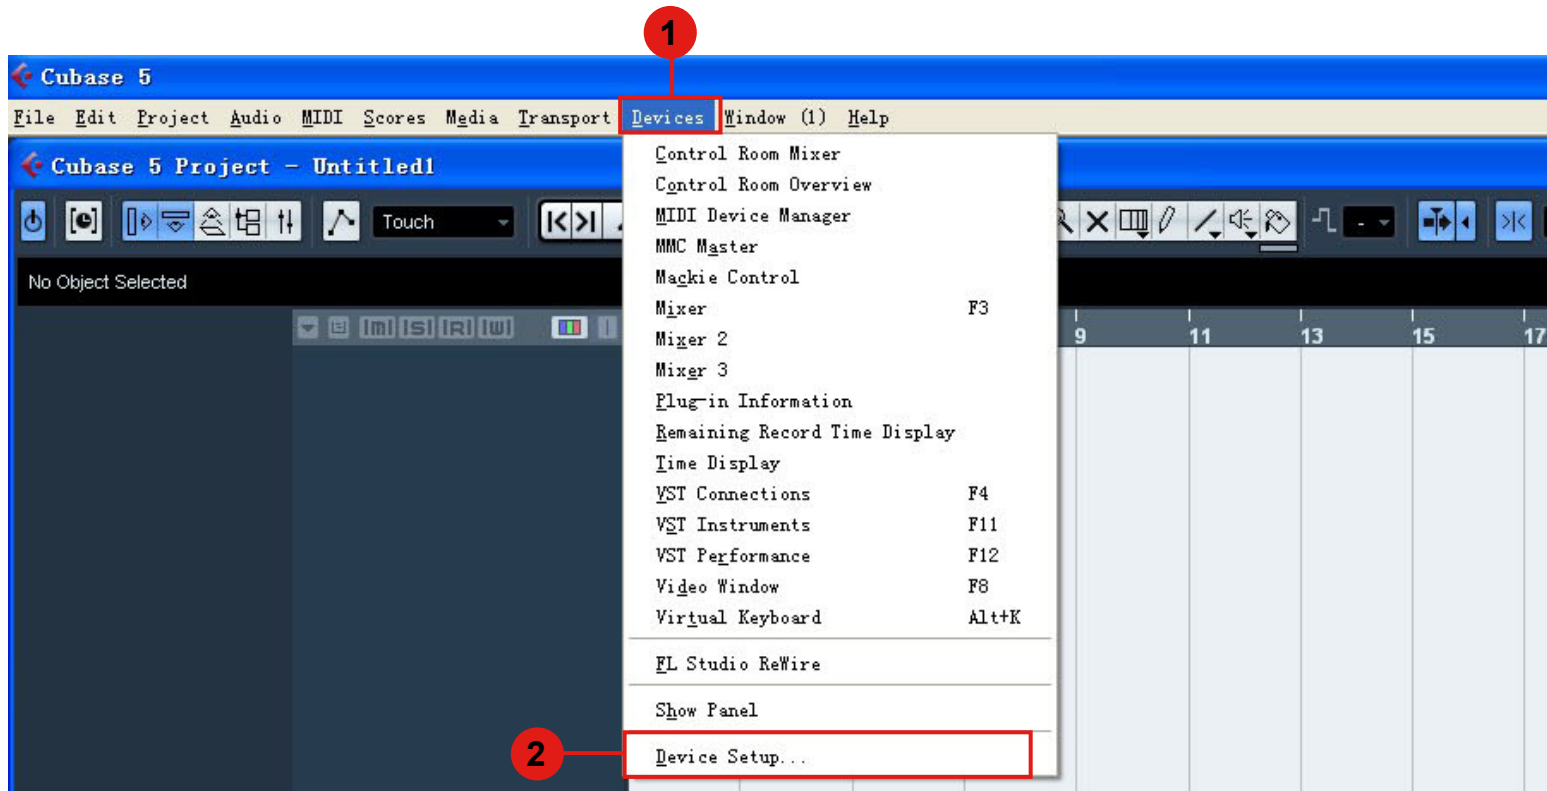

# Setup up for your iKeyboard 4mini controller section

**Device Setup**

**Mackie Control**

Devices

- MIDI
- MIDI Port Setup
- Remote Devices
- Generic Remote
- Mackie Control**
- Novation Automap
- Quick Controls
- Transport
- Remaining Record Time Display
- Time Display
- Video
- Video Player
- VST Audio System
- ASIO DirectX Full Duplex Driver
- VST System Link