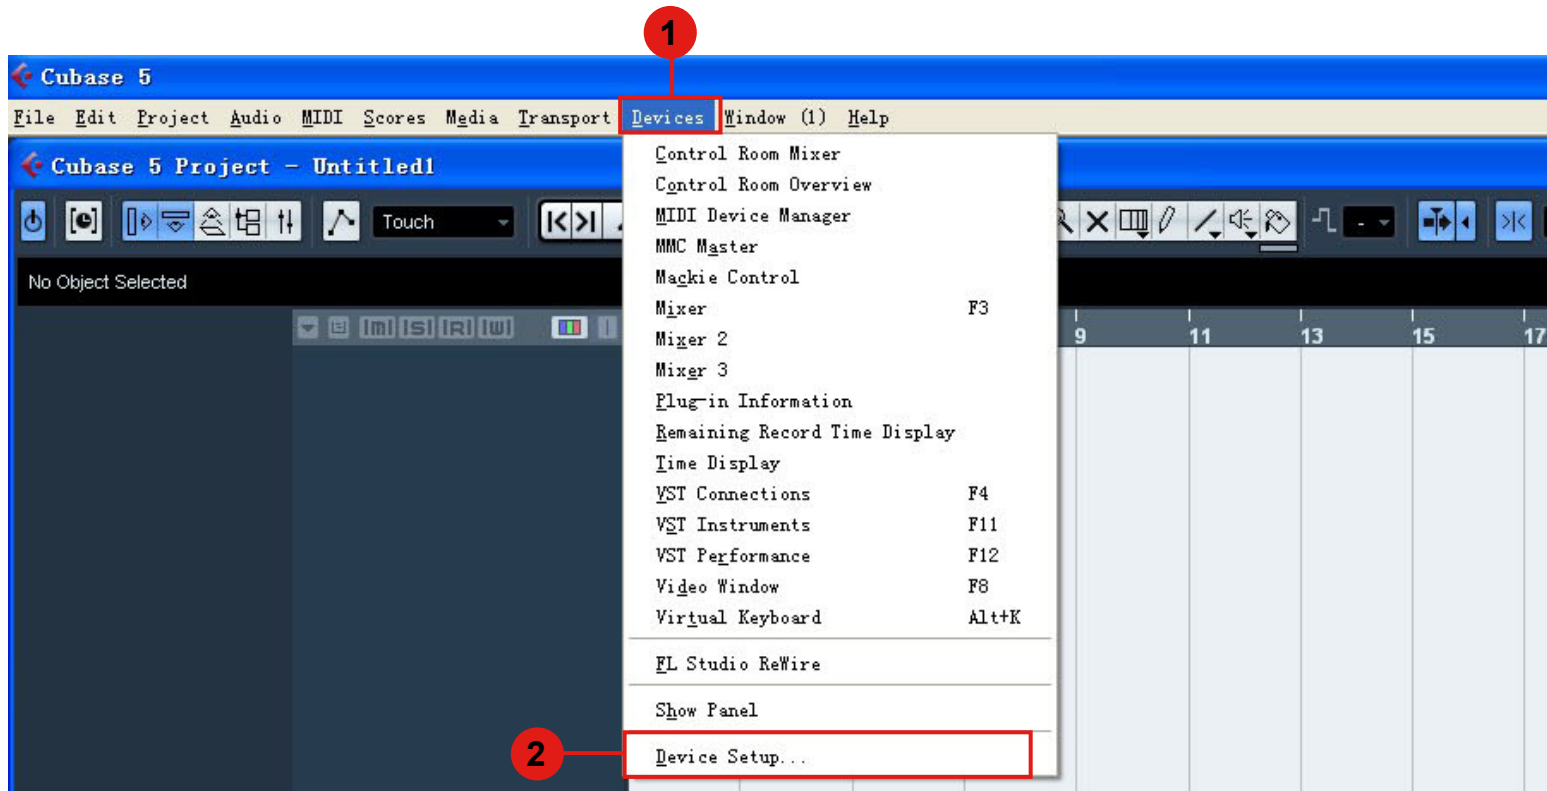

# Setup up for your QCON EX controller section

**Device Setup**

**Mackie Control**

Devices

- MIDI
- MIDI Port Setup
- Remote Devices
- Generic Remote
- Mackie Control**
- Novation Automap
- Quick Controls
- Transport
- Remaining Record Time Display
- Time Display
- Video
- Video Player
- VST Audio System
- ASIO DirectX Full Duplex Driver
- VST System Link

MIDI Input: iCON QCON EX V1.14

MIDI Output: iCON QCON EX V1.14

User Commands

Button	Category	Command
User A		
User B		
F1		
Shift+F1		
F2		
Shift+F2		
F3		
Shift+F3		
F4		
Shift+F4		
F5		
Shift+F5		
F6		
Shift+F6		