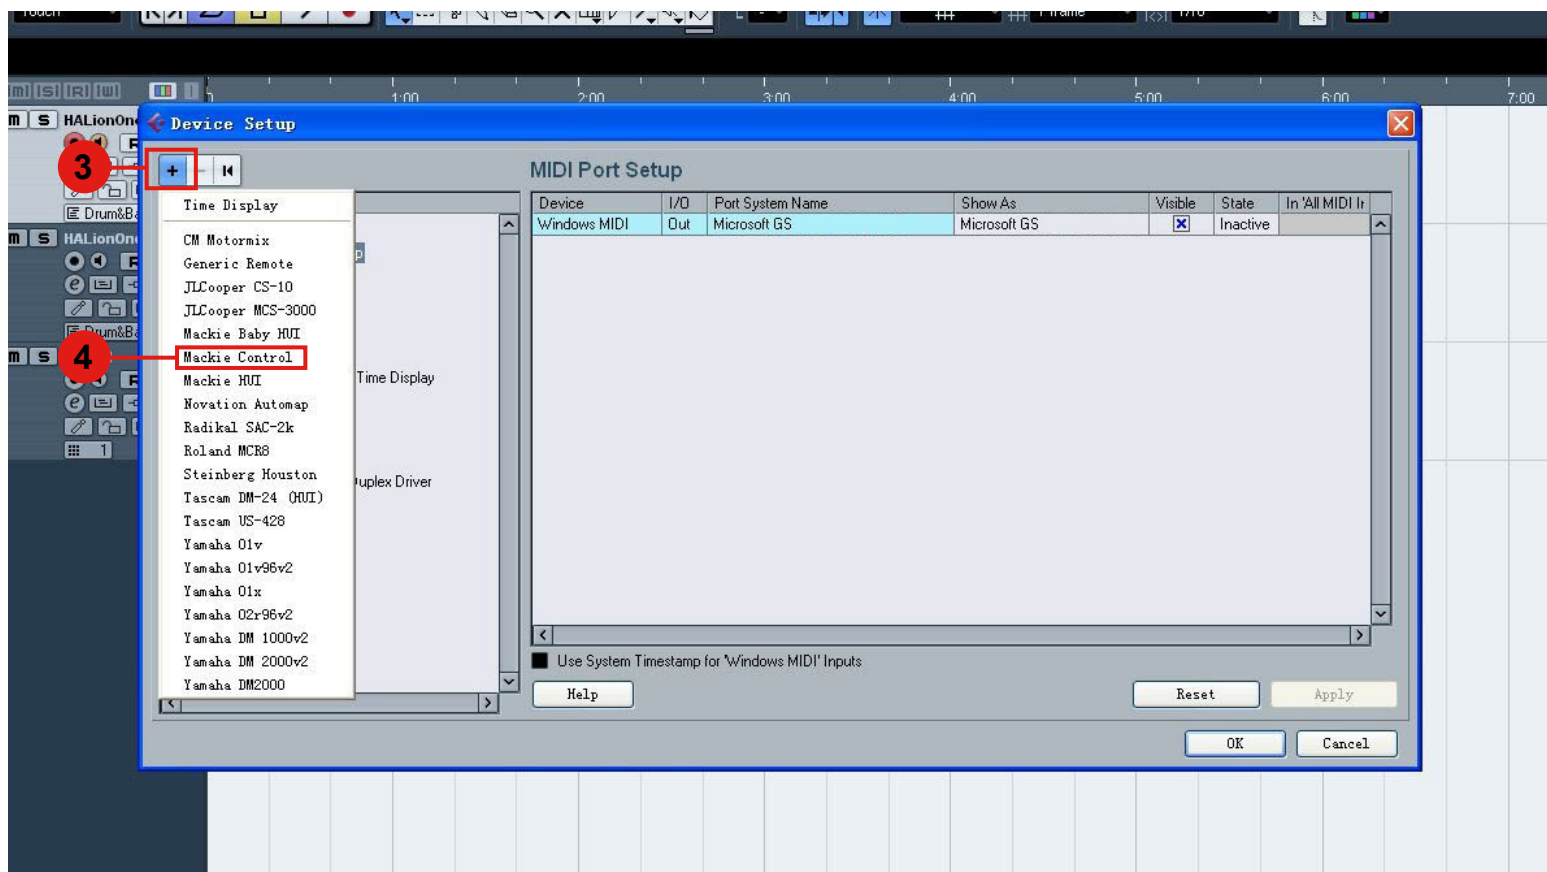

# Setup up for your QCON EX controller section

**Device Setup**

**Mackie Control**

Devices

- MIDI
- MIDI Port Setup
- Remote Devices
- Generic Remote
- Mackie Control**
- Novation Automap
- Quick Controls
- Transport
- Remaining Record Time Display
- Time Display
- Video
- Video Player
- VST Audio System
- ASIO DirectX Full Duplex Driver
- VST System Link

MIDI Input: iCON QCON EX V1.14

MIDI Output: iCON QCON EX V1.14

User Commands

Button	Category	Command
User A		
User B		
F1		
Shift+F1		
F2		
Shift+F2		
F3		
Shift+F3		
F4		
Shift+F4		
F5		
Shift+F5		
F6		
Shift+F6		