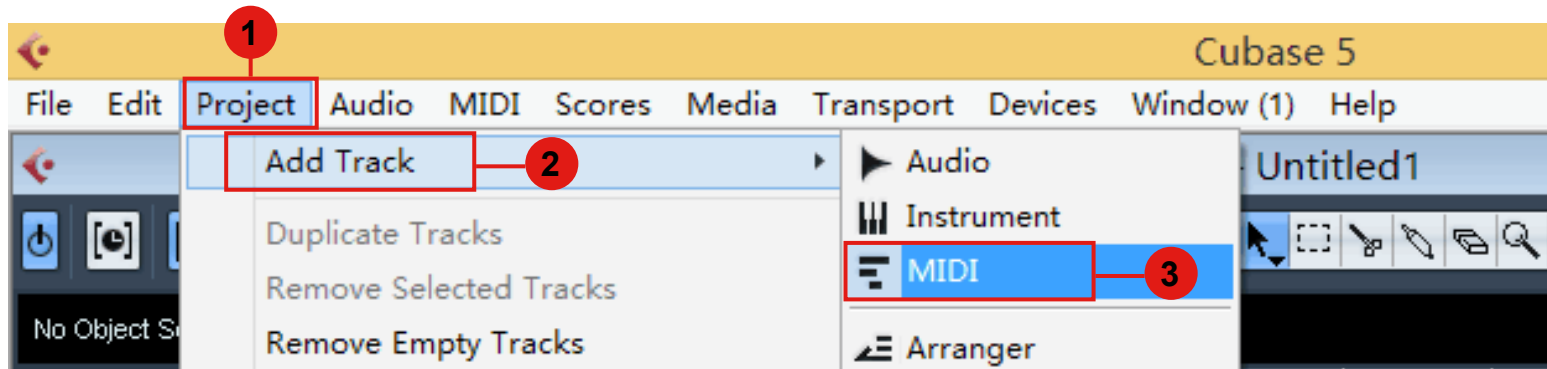

Setup for your Inspire 6G2 DrumPad instrument input section