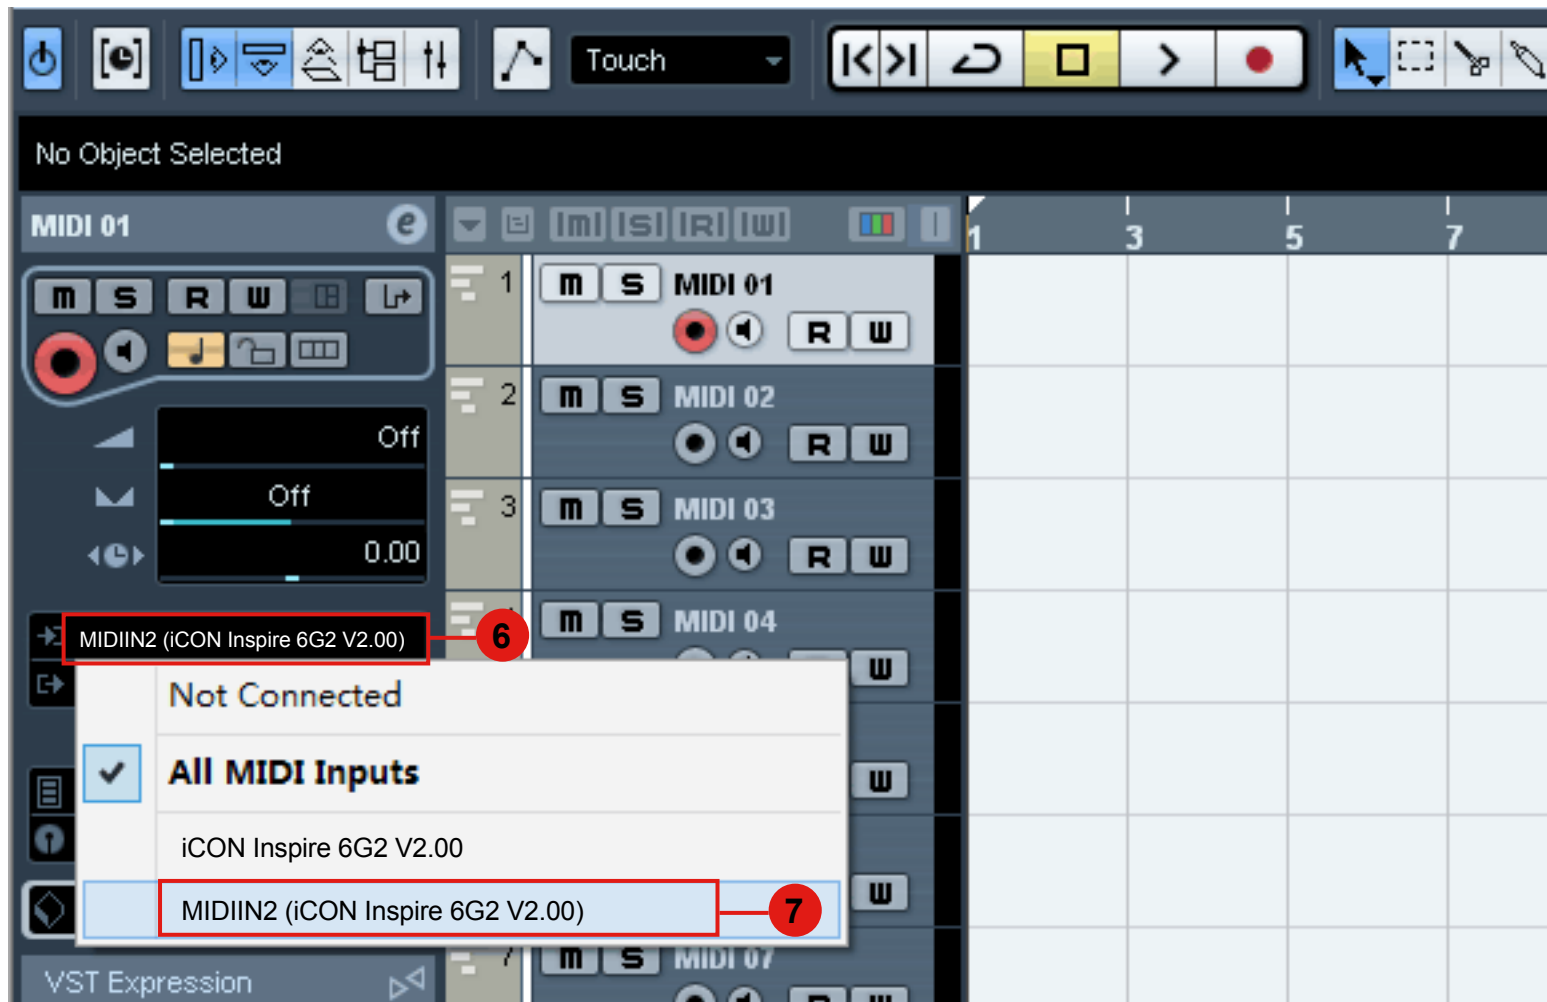

Short Smart Switch Delay

Enable Auto Select

Relay Click

Buttons: Help, Reset, Apply, **OK**, Cancel

6

7

5

8

Setup for your Inspire 6G2 Keyswitch instrument input section

Setup for your Inspire 6G2 DrumPad instrument input section

No Object Selected

MIDI 01

Arranger Chain 1

Track	MIDI Input	MIDI Channel	Volume	Mute	Solo	Group
1	MIDI 01	1	127	Off	Off	0.00
2	MIDI 02					
3	MIDI 03					
4	MIDI 04					
5	MIDI 05					
6	MIDI 06					
7	MIDI 07					
8	MIDI 08					
9	MIDI 09					
10	MIDI 10					
11	MIDI 11					
12	MIDI 12					
13	MIDI 13					
14	MIDI 14					
15	MIDI 15					
16	MIDI 16					