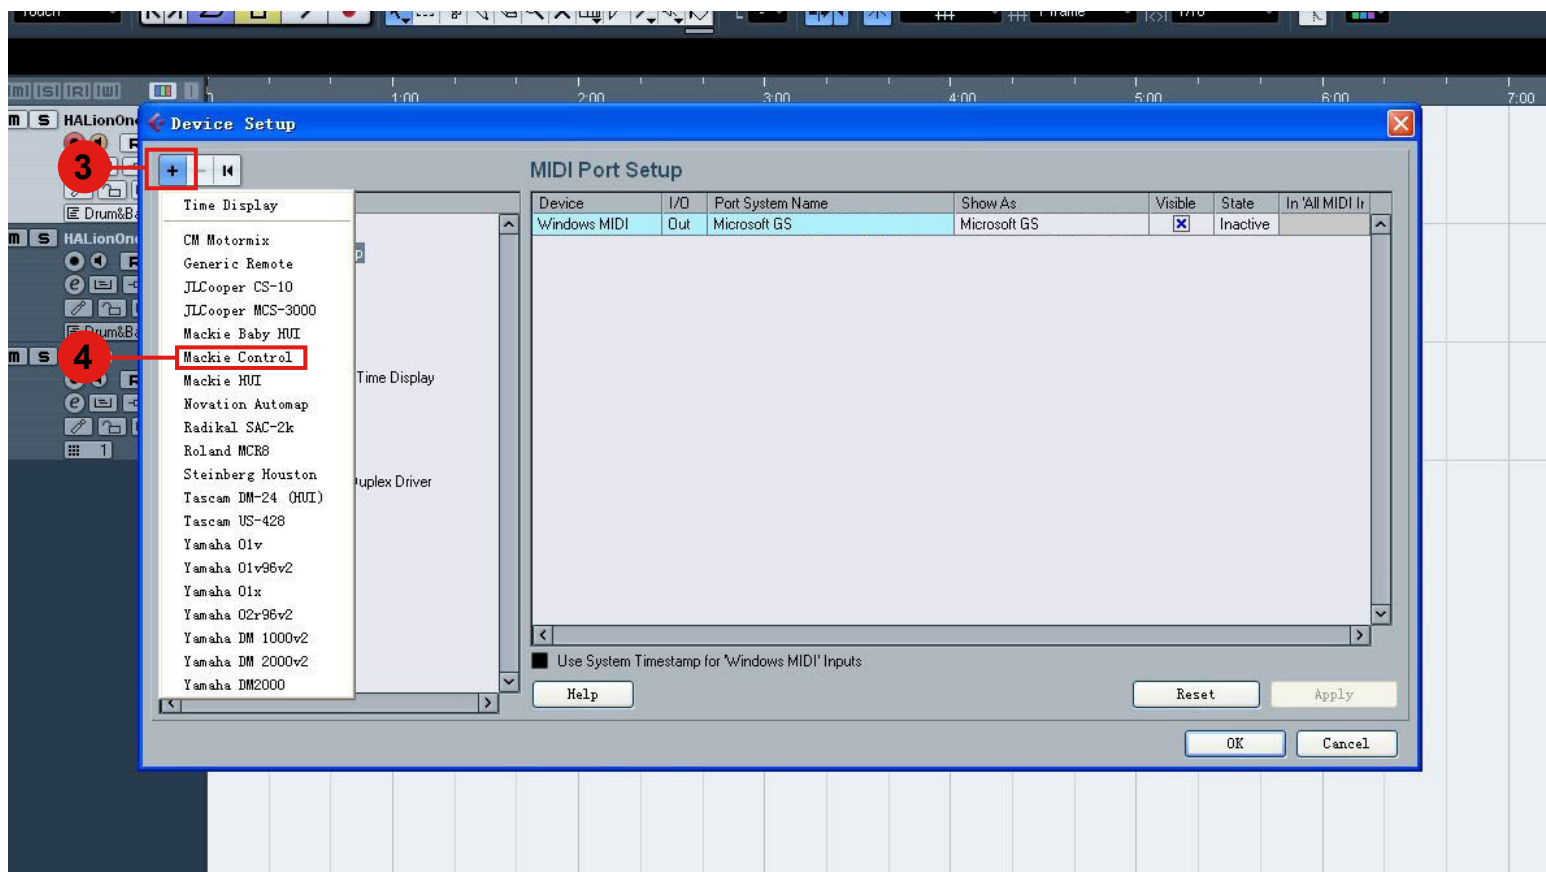

Setup up for your Inspire 6G2 controller section

Device Setup

Mackie Control

Devices

- MIDI
- MIDI Port Setup
- Remote Devices
- Generic Remote
- Mackie Control**
- Novation Automap
- Quick Controls
- Transport
- Remaining Record Time Display
- Time Display
- Video
- Video Player
- VST Audio System
- ASIO DirectX Full Duplex Driver
- VST System Link