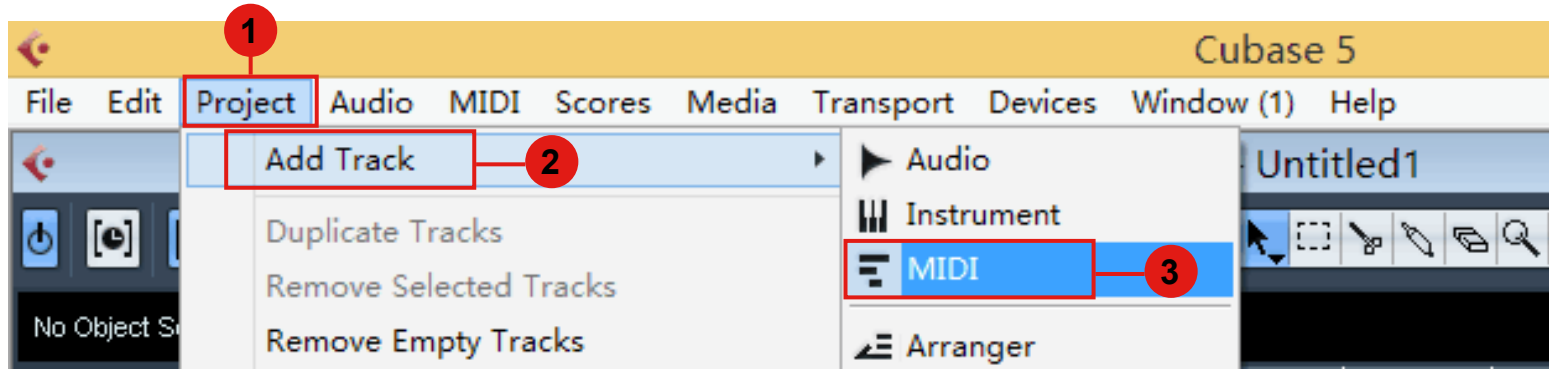

Setup for your Inspire 6G2 Keyswitch instrument input section