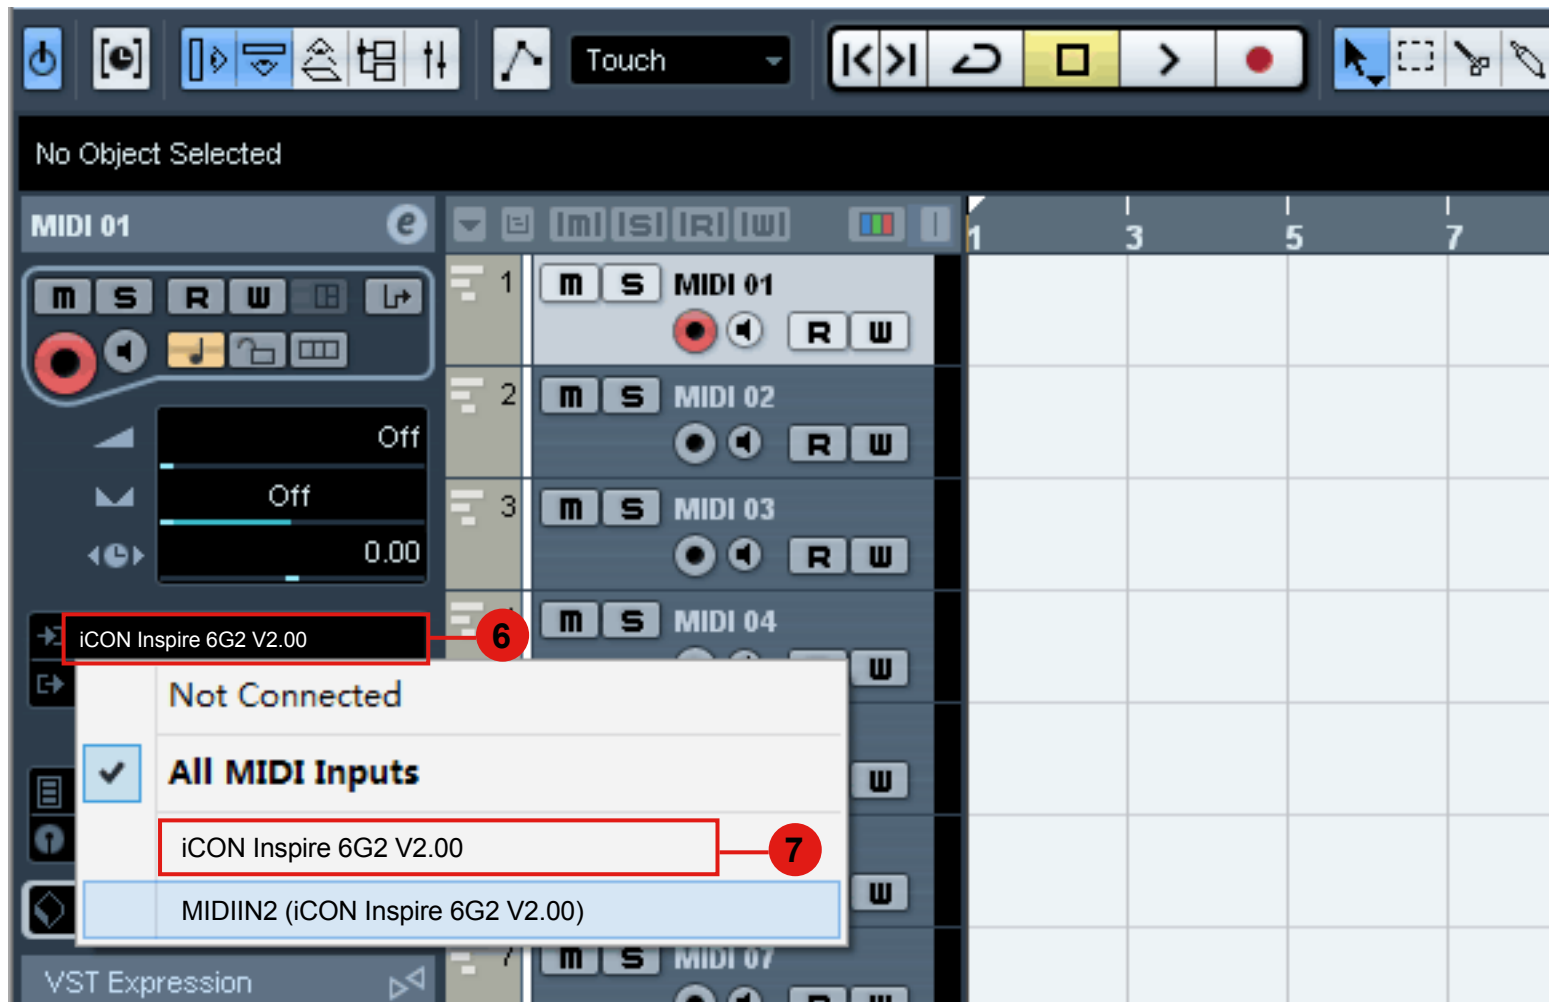

Short Smart Switch Delay

Enable Auto Select

Relay Click

Buttons: Help, Reset, Apply, **OK**, Cancel

6

7

5

8

Setup for your Inspire 6G2 Keyswitch instrument input section

Setup for your Inspire 6G2 DrumPad instrument input section

No Object Selected

MIDI 01

Arranger Chain 1

Track	MIDI Input	MIDI Channel	Volume	Mute	Solo	Group
1	MIDI 01	1	127	Off	Off	0.00
2	MIDI 02					
3	MIDI 03					
4	MIDI 04					
5	MIDI 05					
6	MIDI 06					
7	MIDI 07					
8	MIDI 08					
9	MIDI 09					
10	MIDI 10					
11	MIDI 11					
12	MIDI 12					
13	MIDI 13					
14	MIDI 14					
15	MIDI 15					
16	MIDI 16					