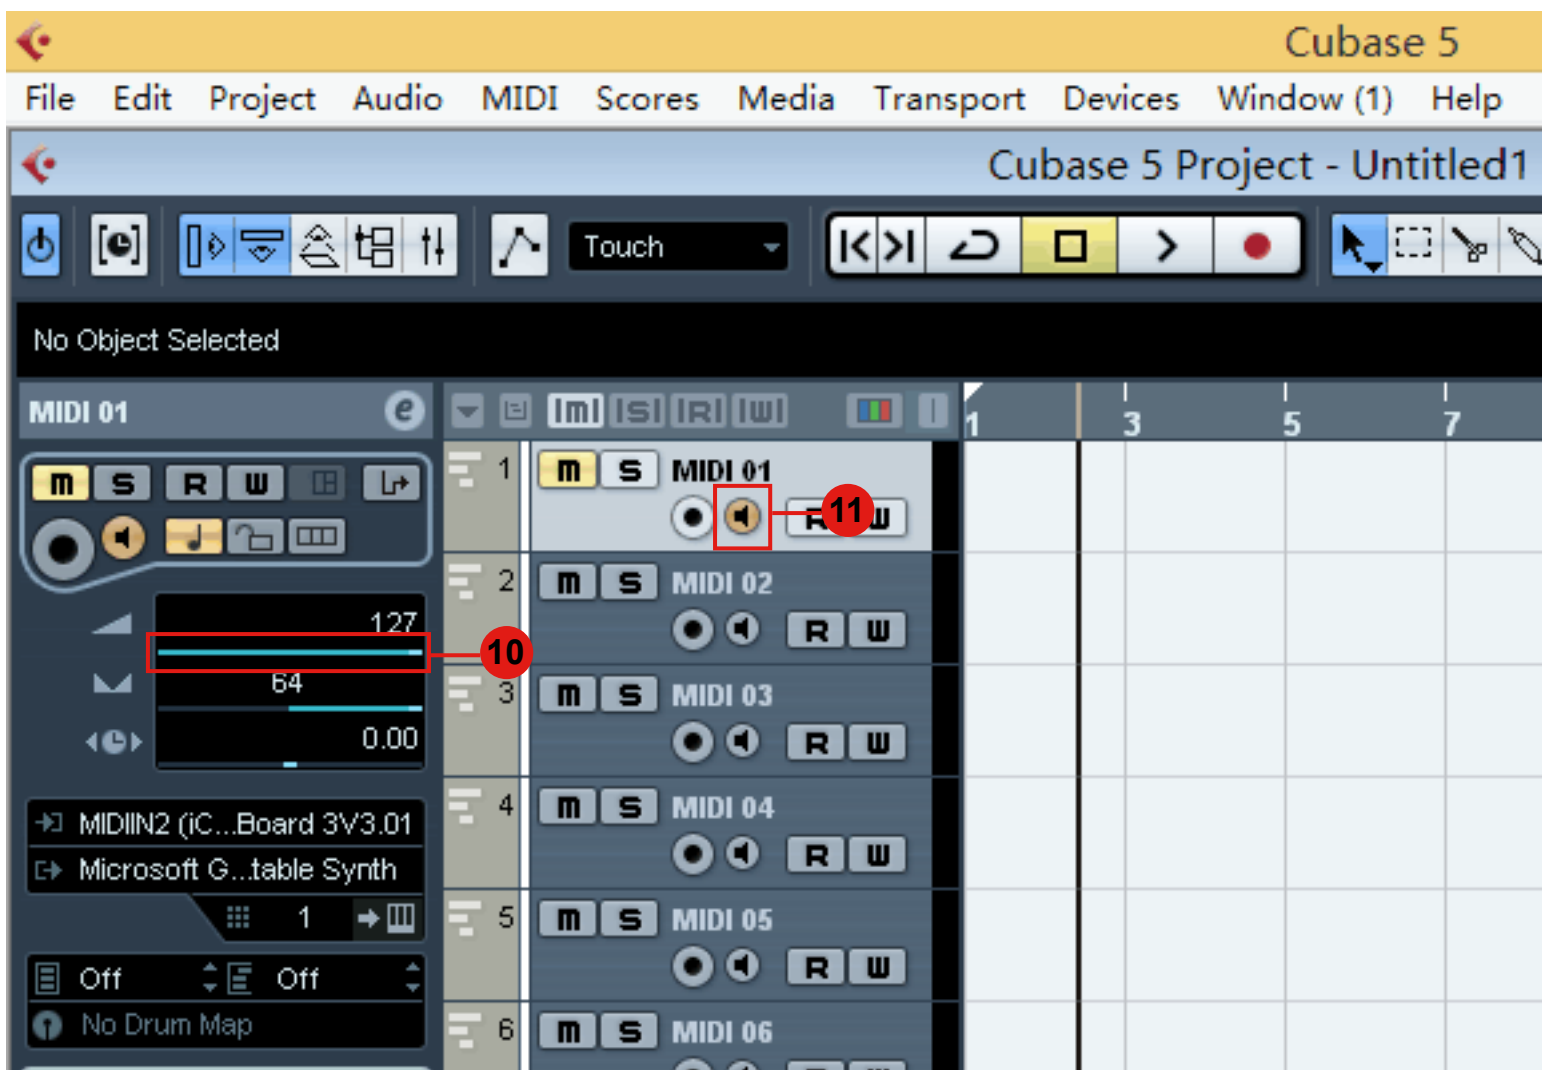

Short Smart Switch Delay

Enable Auto Select

Relay Click

Buttons: Help, Reset, Apply, **OK**, Cancel

6

7

5

8

Setup for your Inspire 6G2 Keyswitch instrument input section

Setup for your Inspire 6G2 DrumPad instrument input section

No Object Selected

MIDI 01

Arranger Chain 1

Track	MIDI Input	MIDI Channel	Volume	Mute	Solo	Group
1	MIDI 01	1	127	Off	Off	0.00
2	MIDI 02					
3	MIDI 03					
4	MIDI 04					
5	MIDI 05					
6	MIDI 06					
7	MIDI 07					
8	MIDI 08					
9	MIDI 09					
10	MIDI 10					
11	MIDI 11					
12	MIDI 12					
13	MIDI 13					
14	MIDI 14					
15	MIDI 15					
16	MIDI 16					