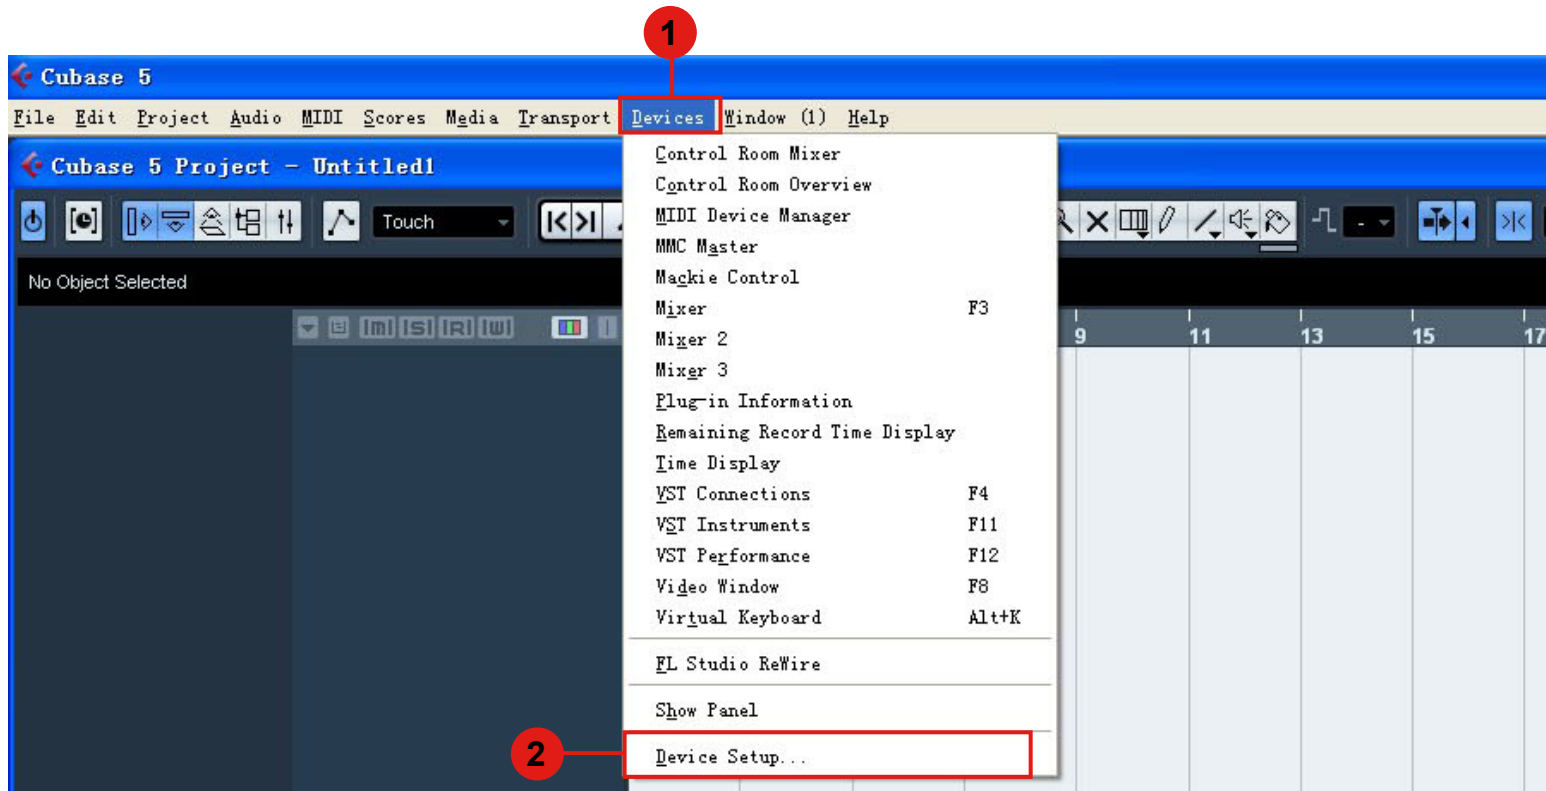

Setup up for your Inspire 6G2 controller section

Device Setup

Mackie Control

Devices

- MIDI
- MIDI Port Setup
- Remote Devices
- Generic Remote
- Mackie Control**
- Novation Automap
- Quick Controls
- Transport
- Remaining Record Time Display
- Time Display
- Video
- Video Player
- VST Audio System
- ASIO DirectX Full Duplex Driver
- VST System Link