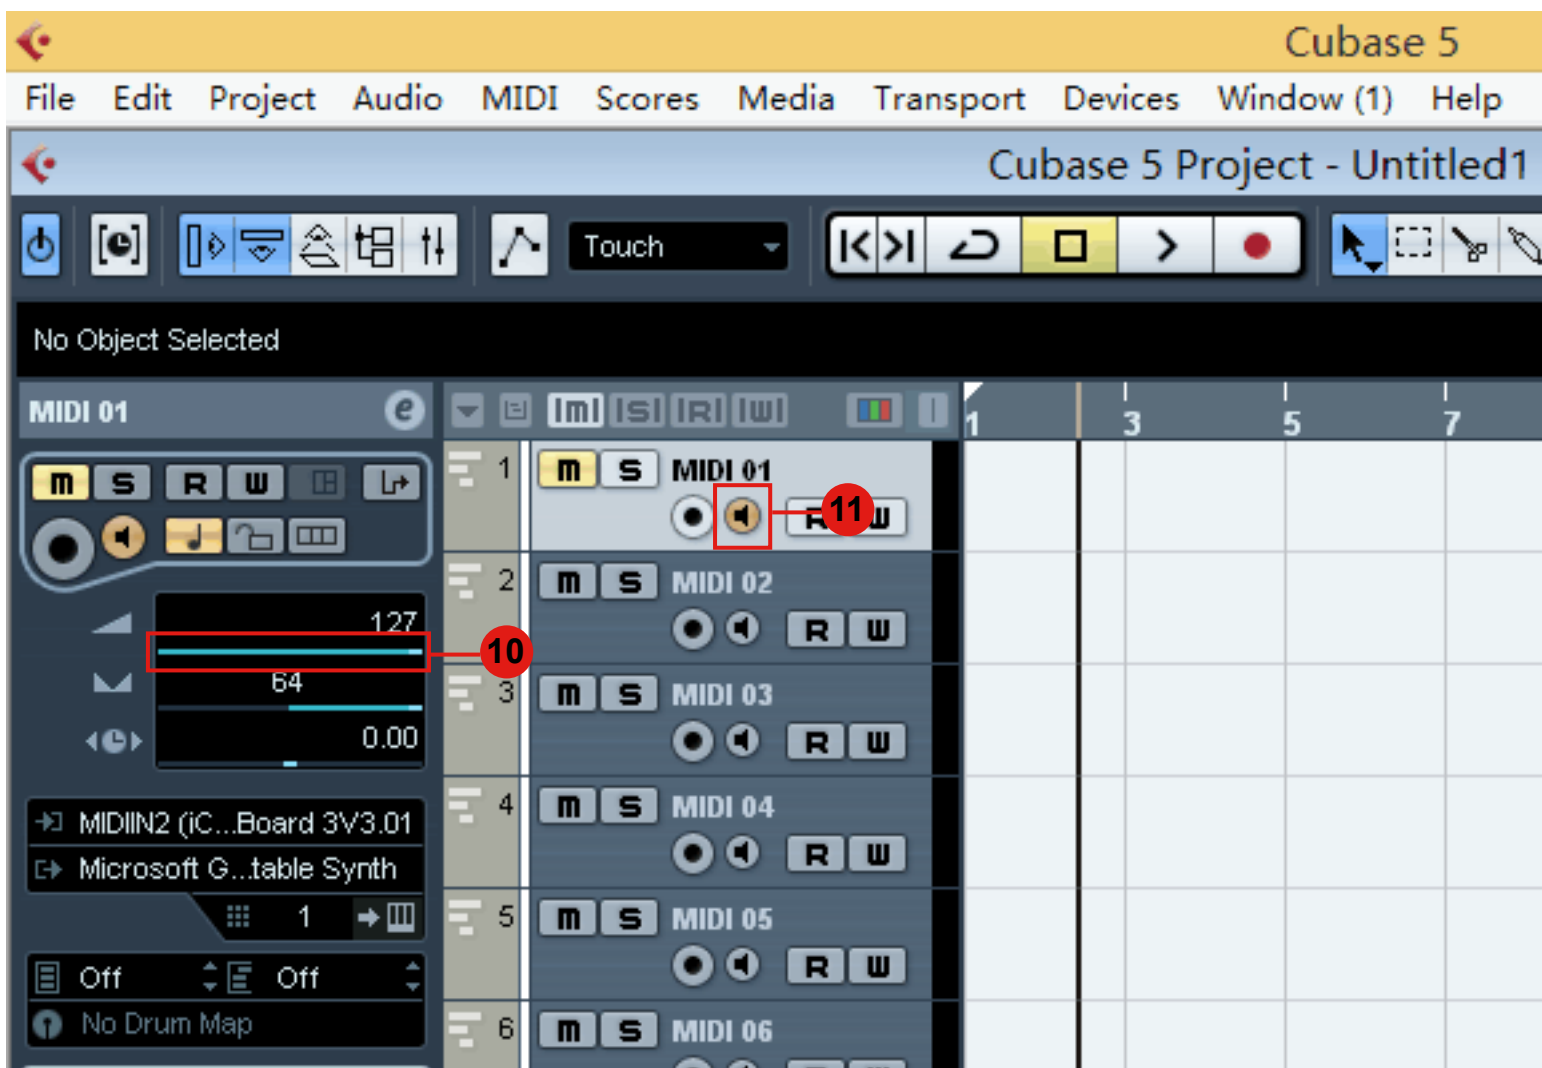

Short Smart Switch Delay

Enable Auto Select

Relay Click

Buttons: Help, Reset, Apply, **OK**, Cancel

6

7

5

8

Setup for your Inspire 6G2 Keyswitch instrument input section

Setup for your Inspire 6G2 DrumPad instrument input section

No Object Selected

MIDI 01

Arranger Chain 1

Track	MIDI Input	MIDI Channel	Volume	Mute	Solo	Group
1	MIDI 01	1	127	Off	Off	0.00
2	MIDI 02					
3	MIDI 03					
4	MIDI 04					
5	MIDI 05					
6	MIDI 06					
7	MIDI 07					
8	MIDI 08					
9	MIDI 09					
10	MIDI 10					
11	MIDI 11					
12	MIDI 12					
13	MIDI 13					
14	MIDI 14					
15	MIDI 15					
16	MIDI 16					