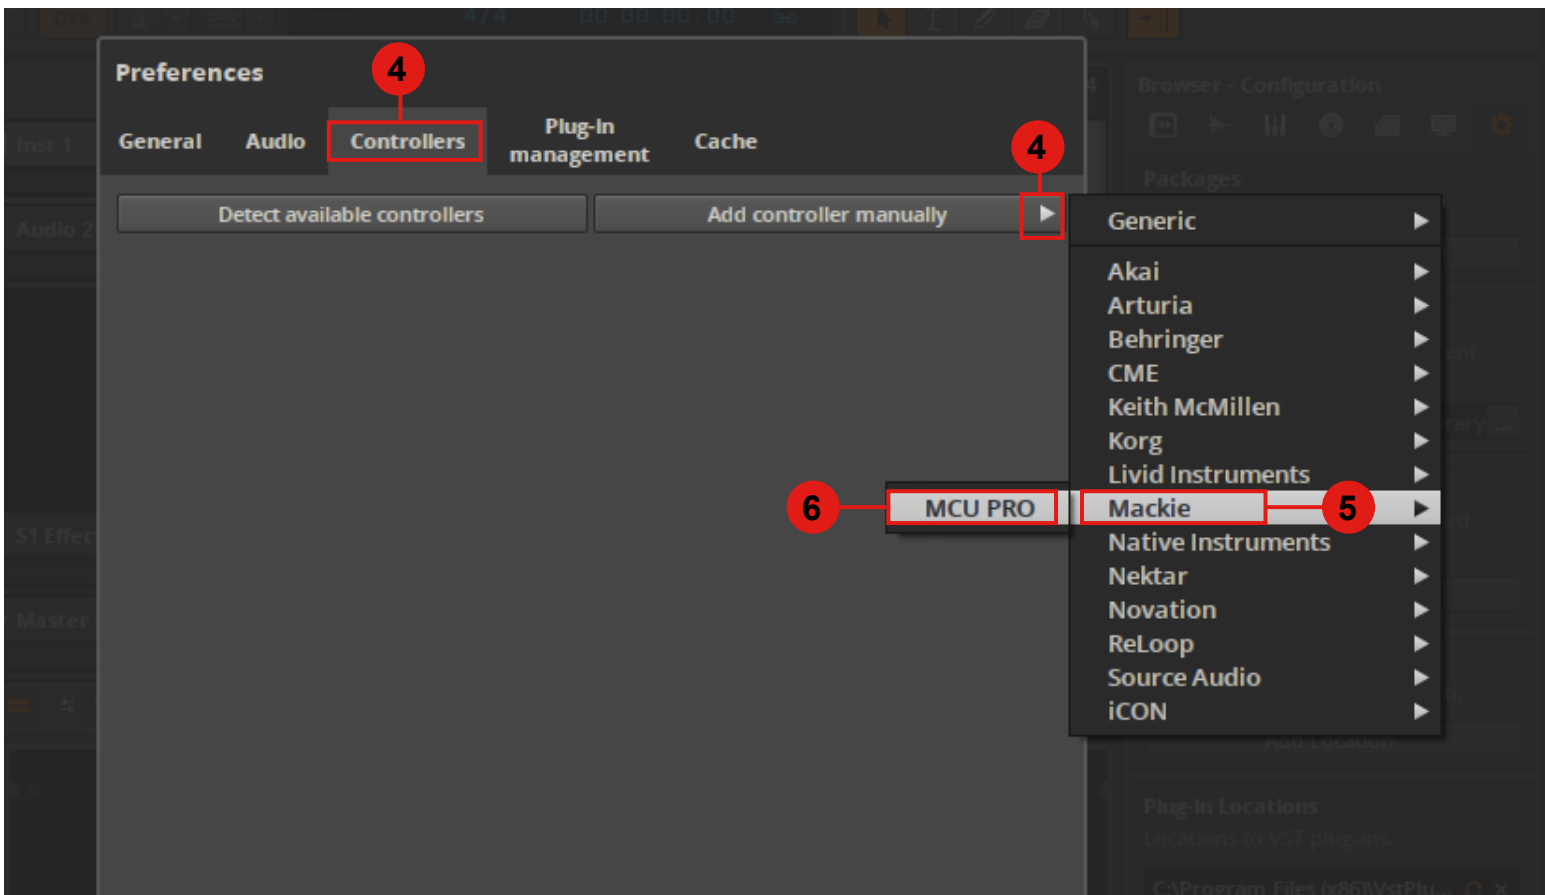

Setup up for your iKeyboard 4mini controller section

Preferences

General Audio **Controllers** Plug-In management Cache

Detect available controllers

Add controller manually ▶

Mackie MCU PRO

7

iCON iKeyboard 4mini V1.01