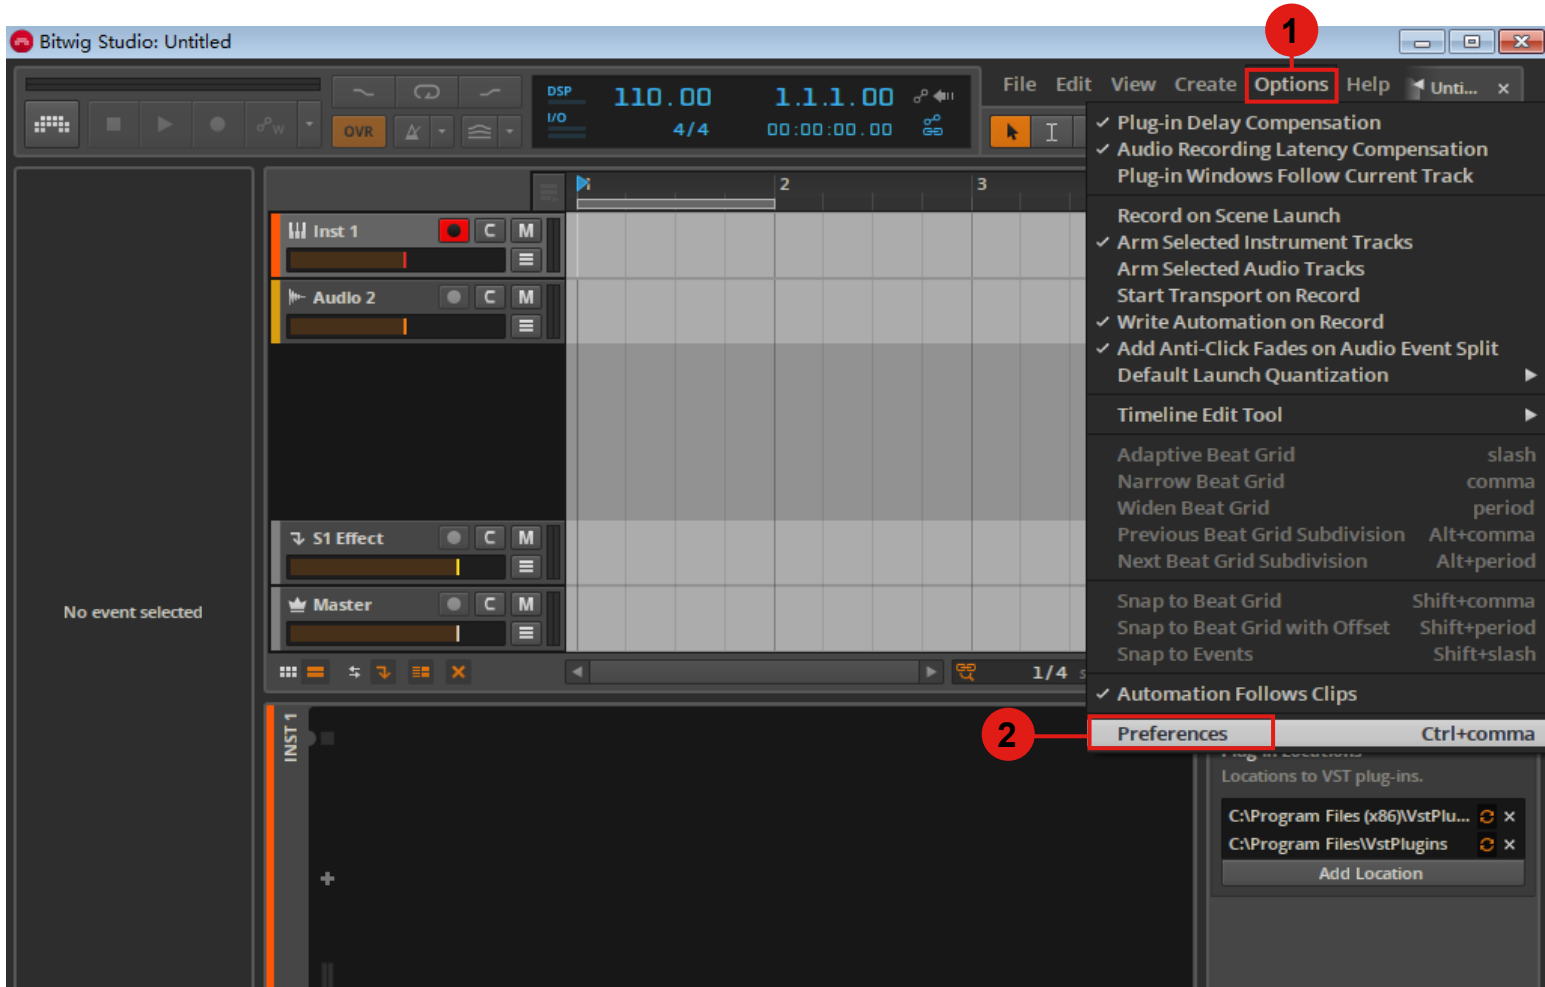

Setup up for your iKeyboard 4mini controller section

Preferences

General Audio **Controllers** Plug-In management Cache

Detect available controllers

Add controller manually ▶

Mackie MCU PRO

7

iCON iKeyboard 4mini V1.01

iCON iKeyboard 4mini V1.01

8

- None
- Microsoft GS Wavetable Synth
- Automap MIDI
- Automap Propellerhead
- Automap HUI
- iCON iKeyboard 4mini V1.01

Ok

9