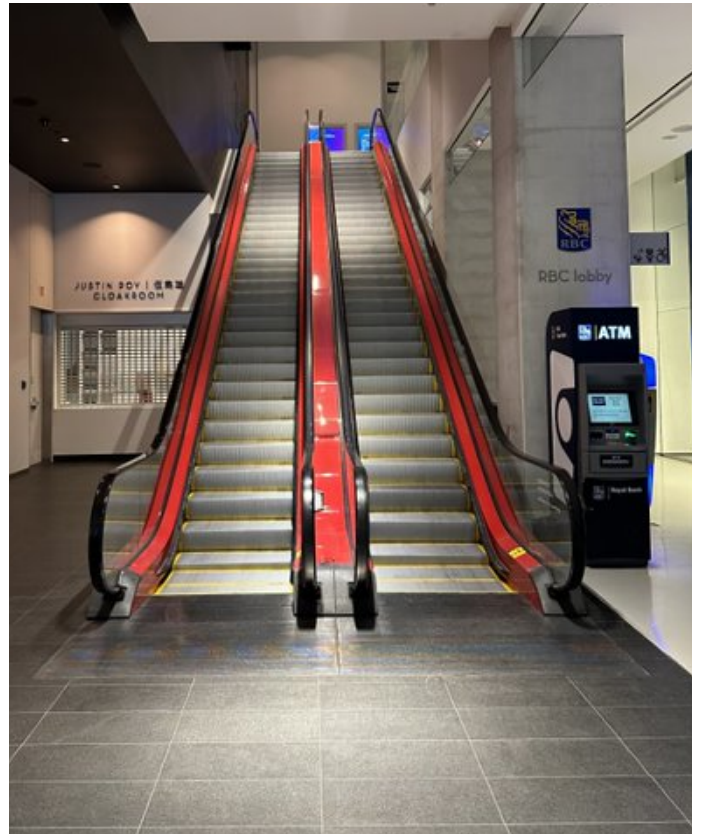

Accessibility

Escalator