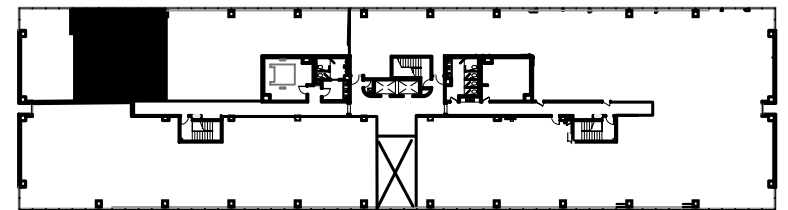

**Centrum**

6363 Poplar Avenue  
Memphis, TN 38119

John Mercer  
(901) 683-2444

Suite 235  
1,422 - rsf

Disclaimer: The above floor plans are not to scale.  
The available space shown is believed to be correct but is subject to change.