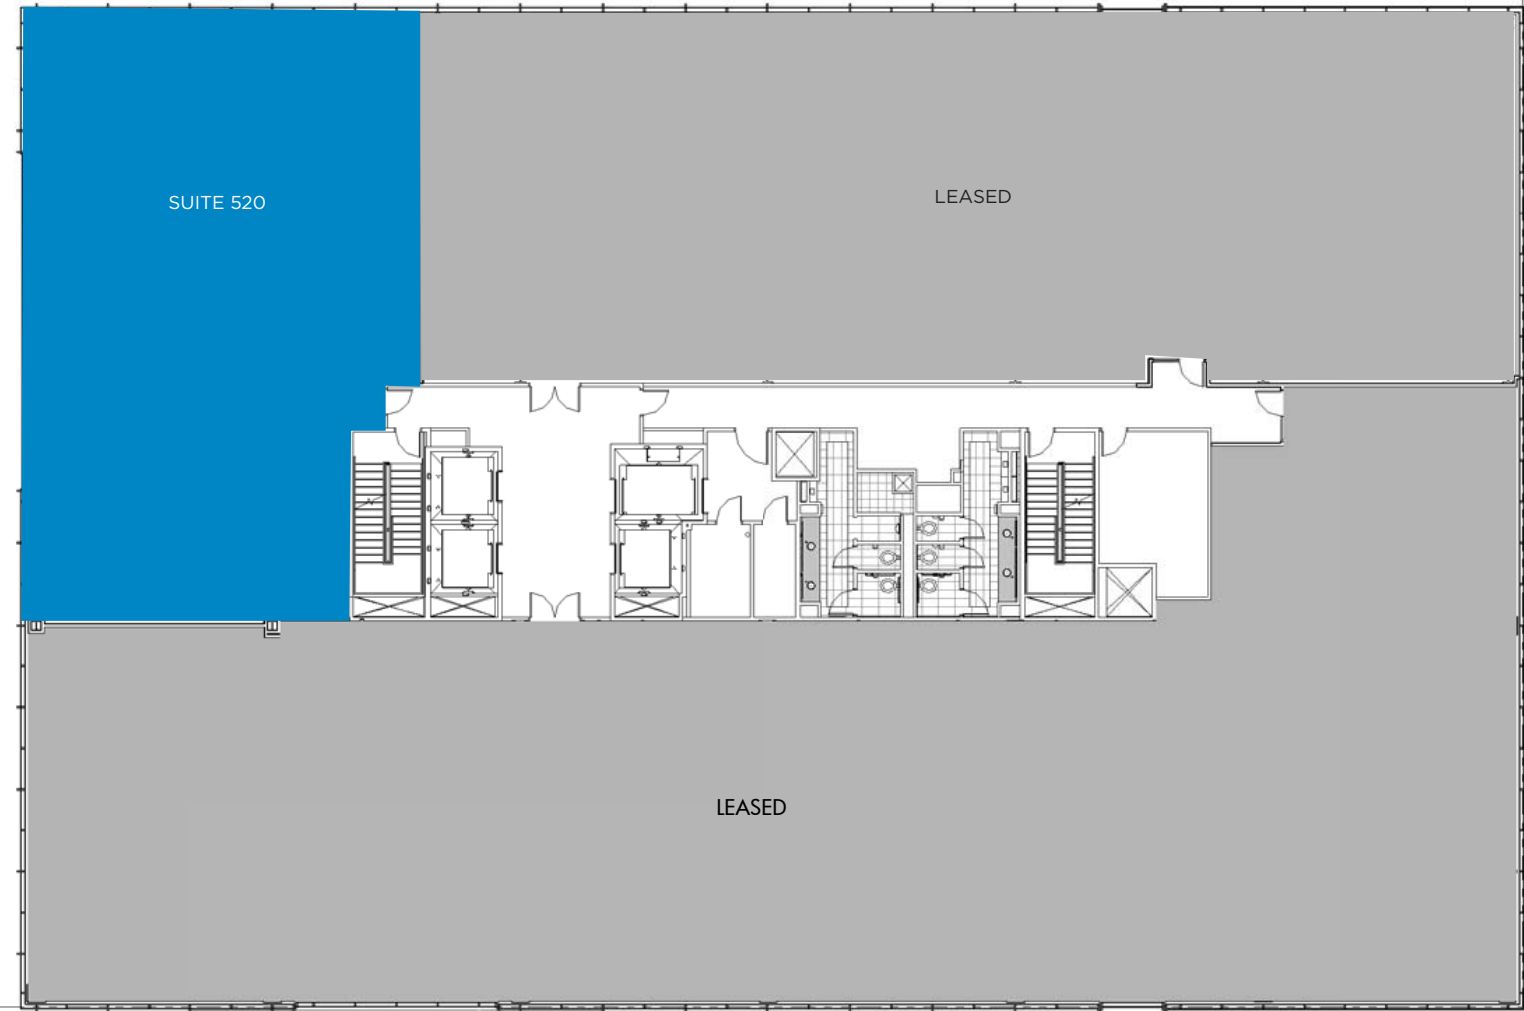

**Charter Square**  
555 Wilmington Street  
Raleigh, NC 27601  
(919) 872-4924

Suite 520  
4,500 RSF

Disclaimer: The above floor plans are not to scale.  
The available space shown is believed to be correct but is subject to change.