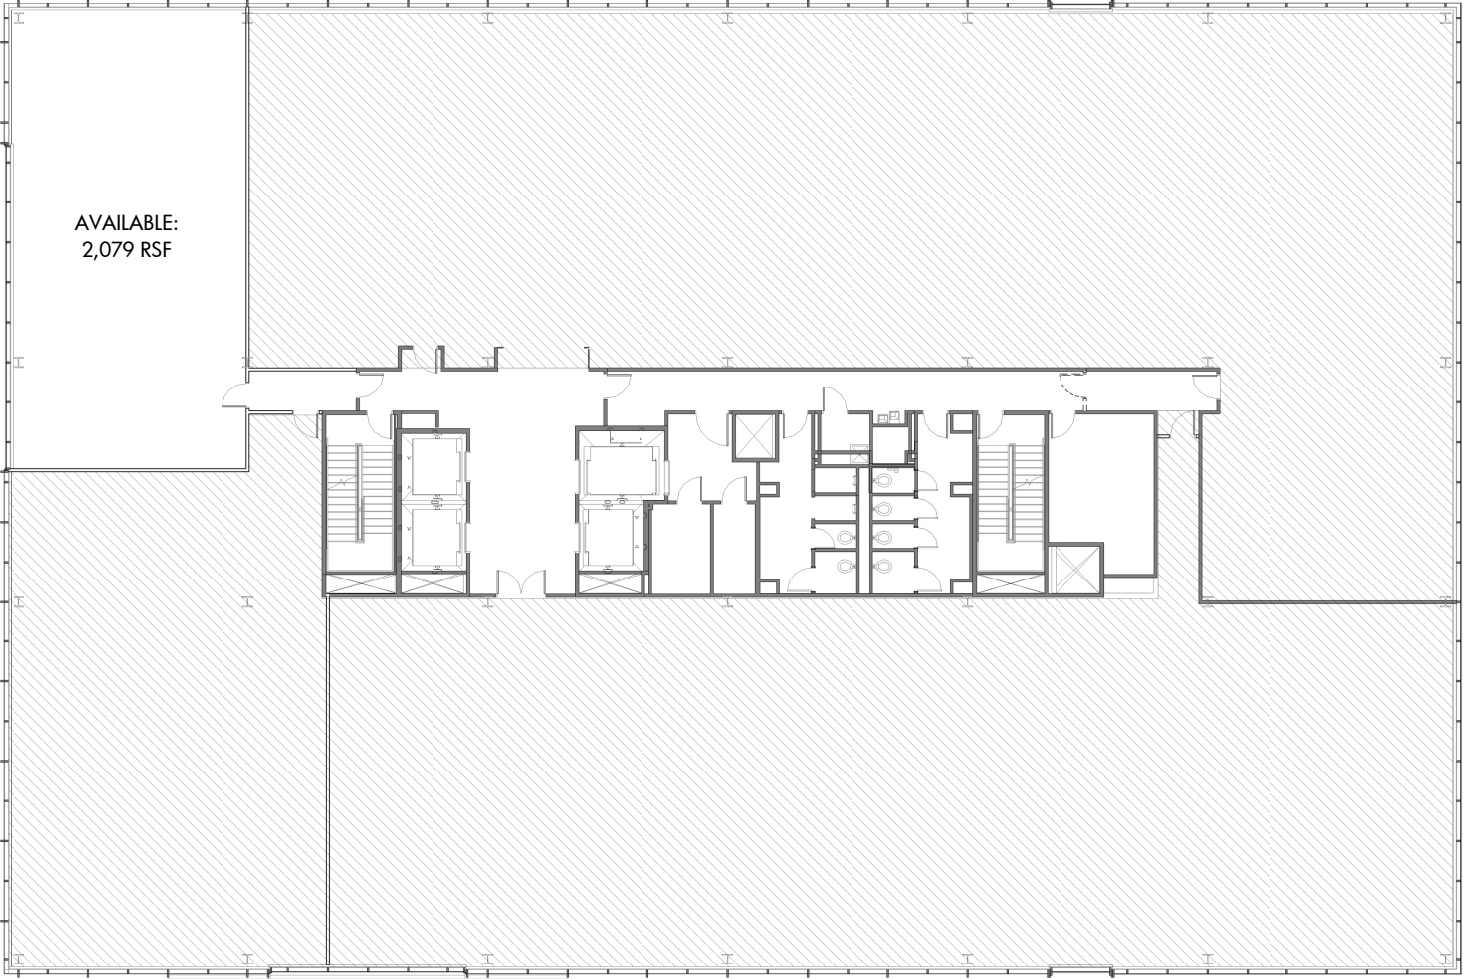

**Charter Square**  
555 Wilmington Street  
Raleigh, NC 27601  
(919) 872-4924

Suite 720  
2,079 RSF

Disclaimer: The above floor plans are not to scale.  
The available space shown is believed to be correct but is subject to change.