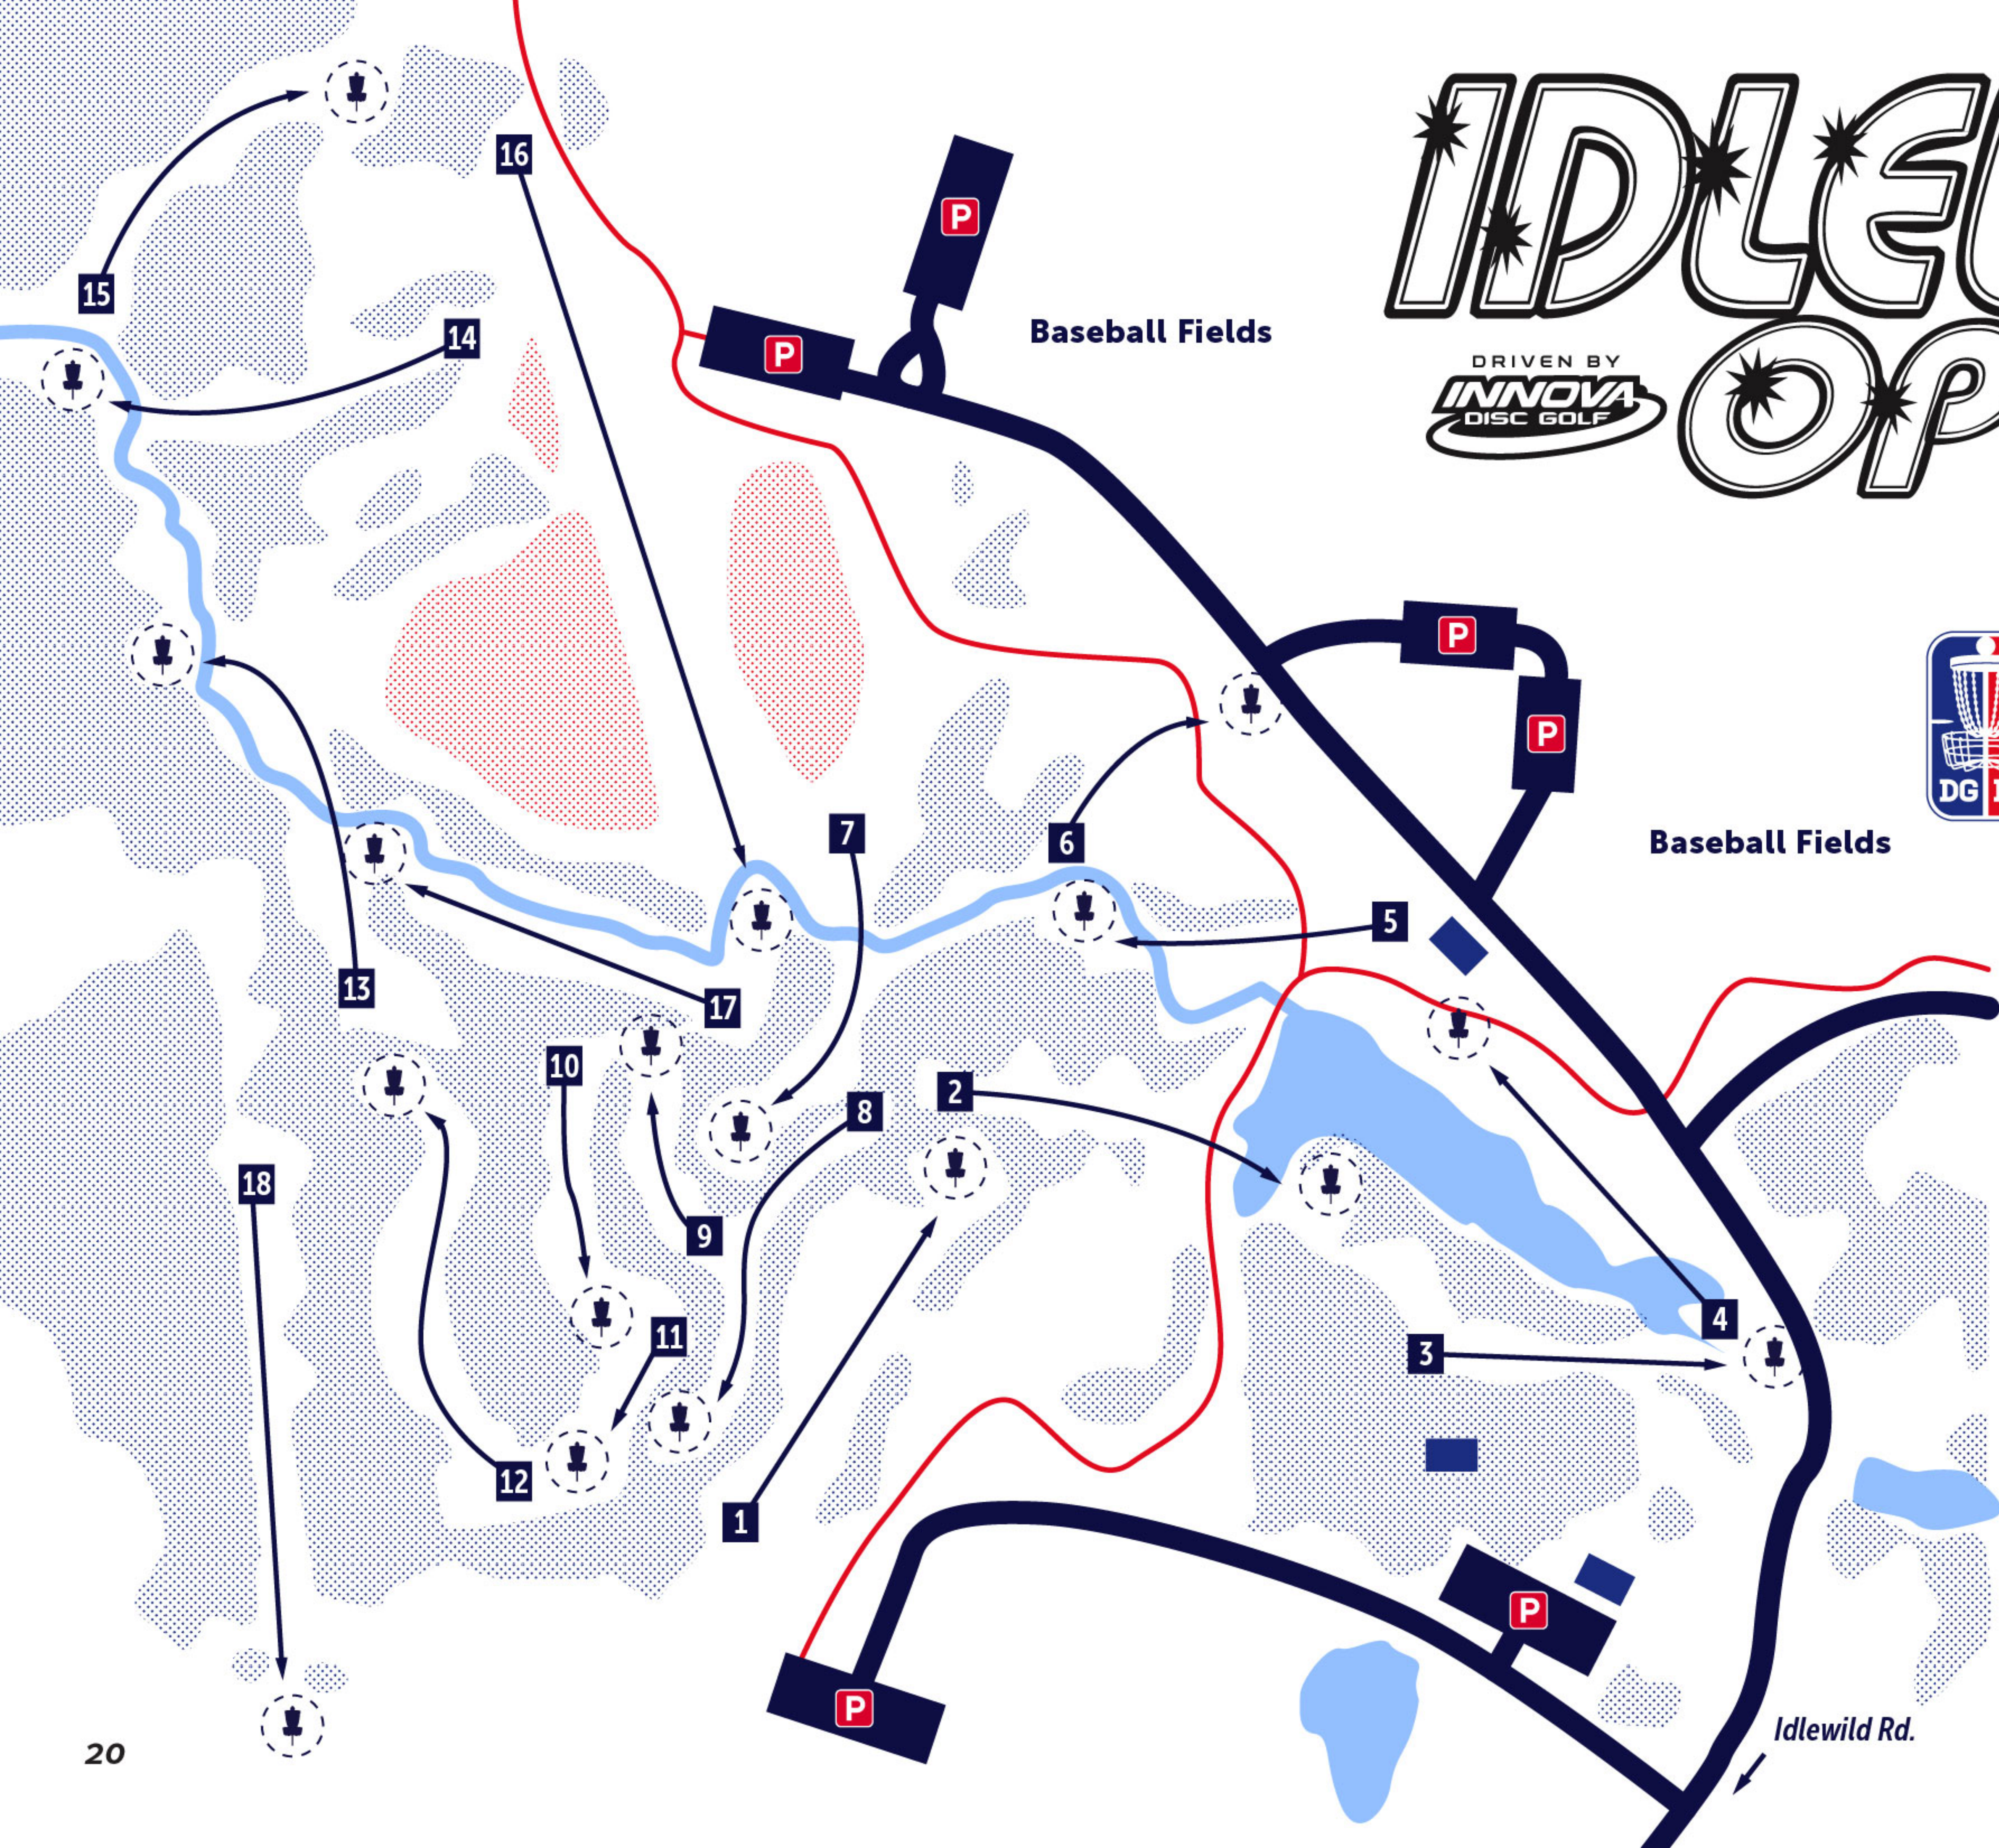

# IDLEWILD OPEN

DRIVEN BY INNOVA DISC GOLF

The Nationals DISC GOLF

- Roads / Pavement
- Shelters
- Water
- Trees
- Long Grass
- Walking Paths
- Parking