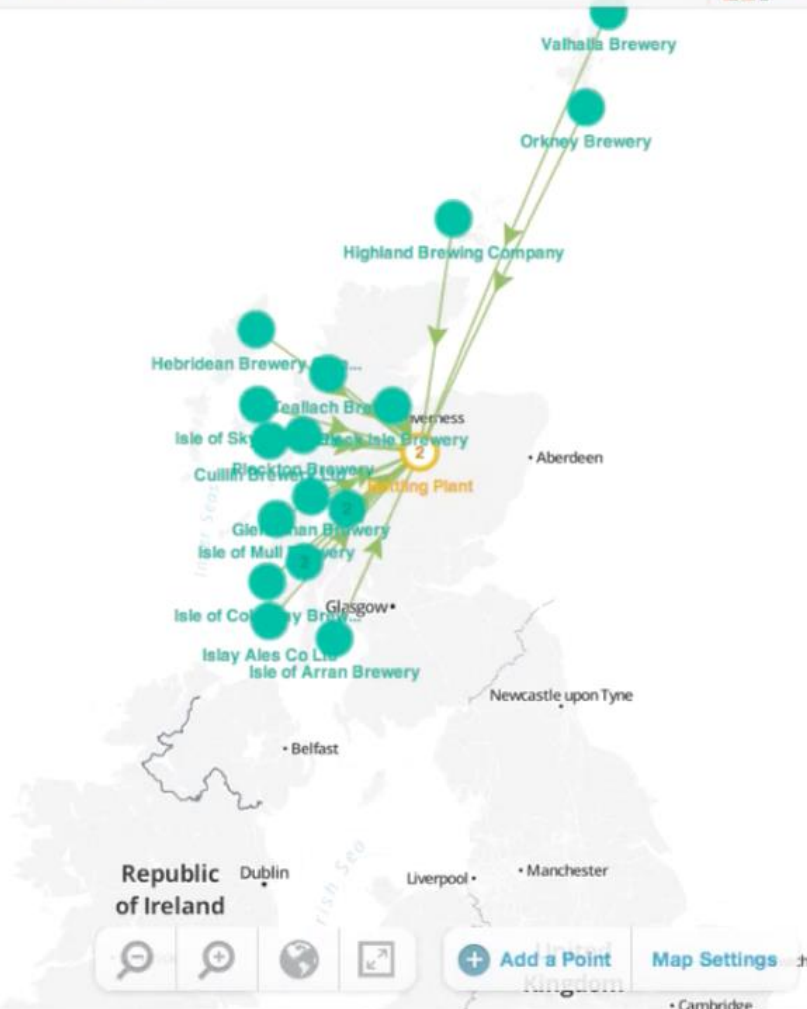

Breweries in the Highlands of Scotlar

Saved.

leo Jan 25, 2013

☆ ↕ 🔒 Edit

Bottling Plant [X]

Aviemore, Highland PH22, UK

▶ Description

▶ Footprint

▶ Media

▶ Connect [X] Delete

powered by
sourcemap

Data © 2009 OpenStreetMap. Rendering © 2009 CloudMade

[-] [+] [Globe] [Map Icon] [Add a Point] [Map Settings] [C] 1.4 t