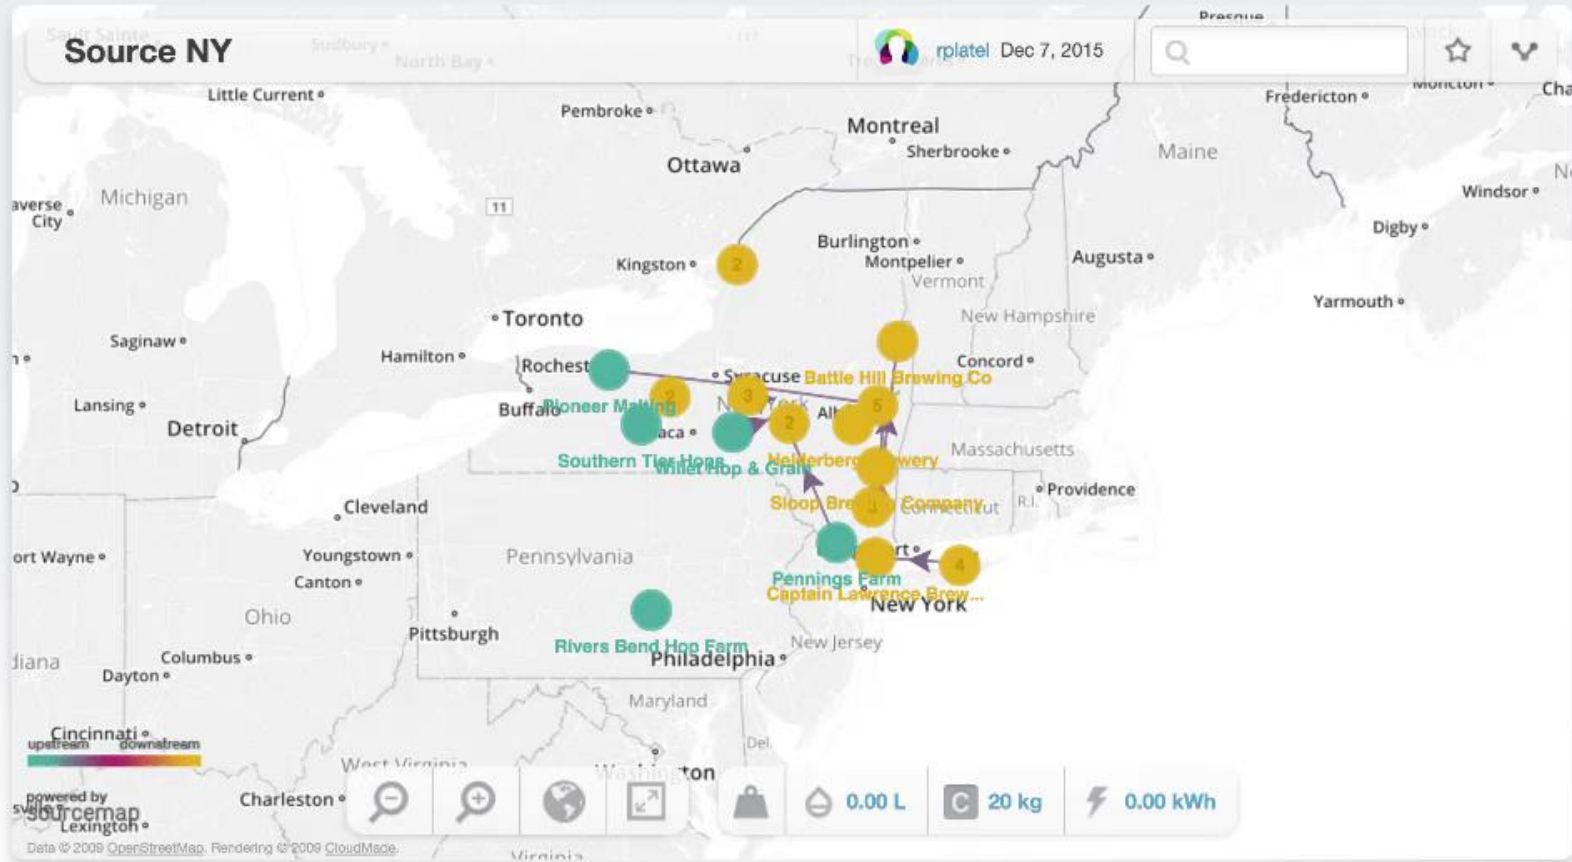

What is Sourcemap?

- Sourcemap is a spin-off of the MIT Media Lab developed to bring transparency and sustainability to manufacturing supply chains
- The company's background is as an environmental and economic impact calculator for local supply chains
- Today Sourcemap works with a number of industries to bring collaboration between supply chain stakeholders
- Clients from the public and private sector include the NYC-EDC, Highlands and Islands Enterprise (Scotland), Mars, Ikea, Deloitte
- Learn more about Sourcemap at www.sourcemap.com

▶ Footprint

▶ Media

▶ Connect [Delete]

powered by
sourcemap

Data © 2009 OpenStreetMap. Rendering © 2009 CloudMade

+ Add a Point Map Settings [C] 4.0 t

Breweries in the Highlands of Scotlar

Saved.

leo Jan 25, 2013

☆ ↕ 🔒 Edit

Bottling Plant [X]

Aviemore, Highland PH22, UK

▶ Description

▶ Footprint

▶ Media

▶ Connect [X] Delete

powered by
sourcemap

Data © 2009 OpenStreetMap. Rendering © 2009 CloudMade

[-] [+] [Globe] [Map Icon] [Add a Point] [Map Settings] [C] 1.4 t

Source NY

Supply chain mapping for New York State's Craft Beverage