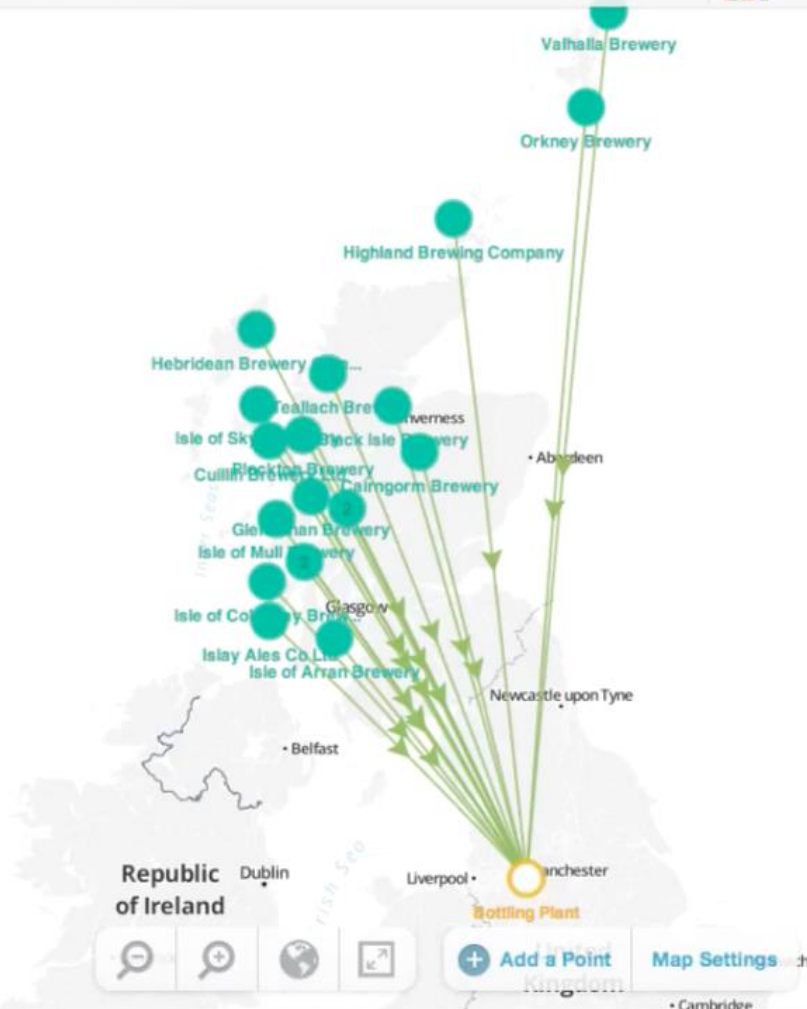

What is Sourcemap?

- Sourcemap is a spin-off of the MIT Media Lab developed to bring transparency and sustainability to manufacturing supply chains
- The company's background is as an environmental and economic impact calculator for local supply chains
- Today Sourcemap works with a number of industries to bring collaboration between supply chain stakeholders
- Clients from the public and private sector include the NYC-EDC, Highlands and Islands Enterprise (Scotland), Mars, Ikea, Deloitte
- Learn more about Sourcemap at www.sourcemap.com

**have you ever wondered
where things come from?**

Breweries in the Highlands of Scotlar

Saved.

leo Jan 25, 2013

☆ Edit

Bottling Plant [Close]

Stockport, UK [Clear]

▶ Description

▶ Footprint

▶ Media

▶ Connect [Delete]

powered by
sourcemap

Data © 2009 OpenStreetMap. Rendering © 2009 CloudMade

+ Add a Point Map Settings [C] 4.0 t

Breweries in the Highlands of Scotlar

Saved.

powered by
sourcemap

Data © 2009 OpenStreetMap. Rendering © 2009 CloudMade

[-] [+] [Globe] [Map Icon] [Add a Point] [Map Settings] [C] 1.4 t

Source NY

Supply chain mapping for New York State's Craft Beverage