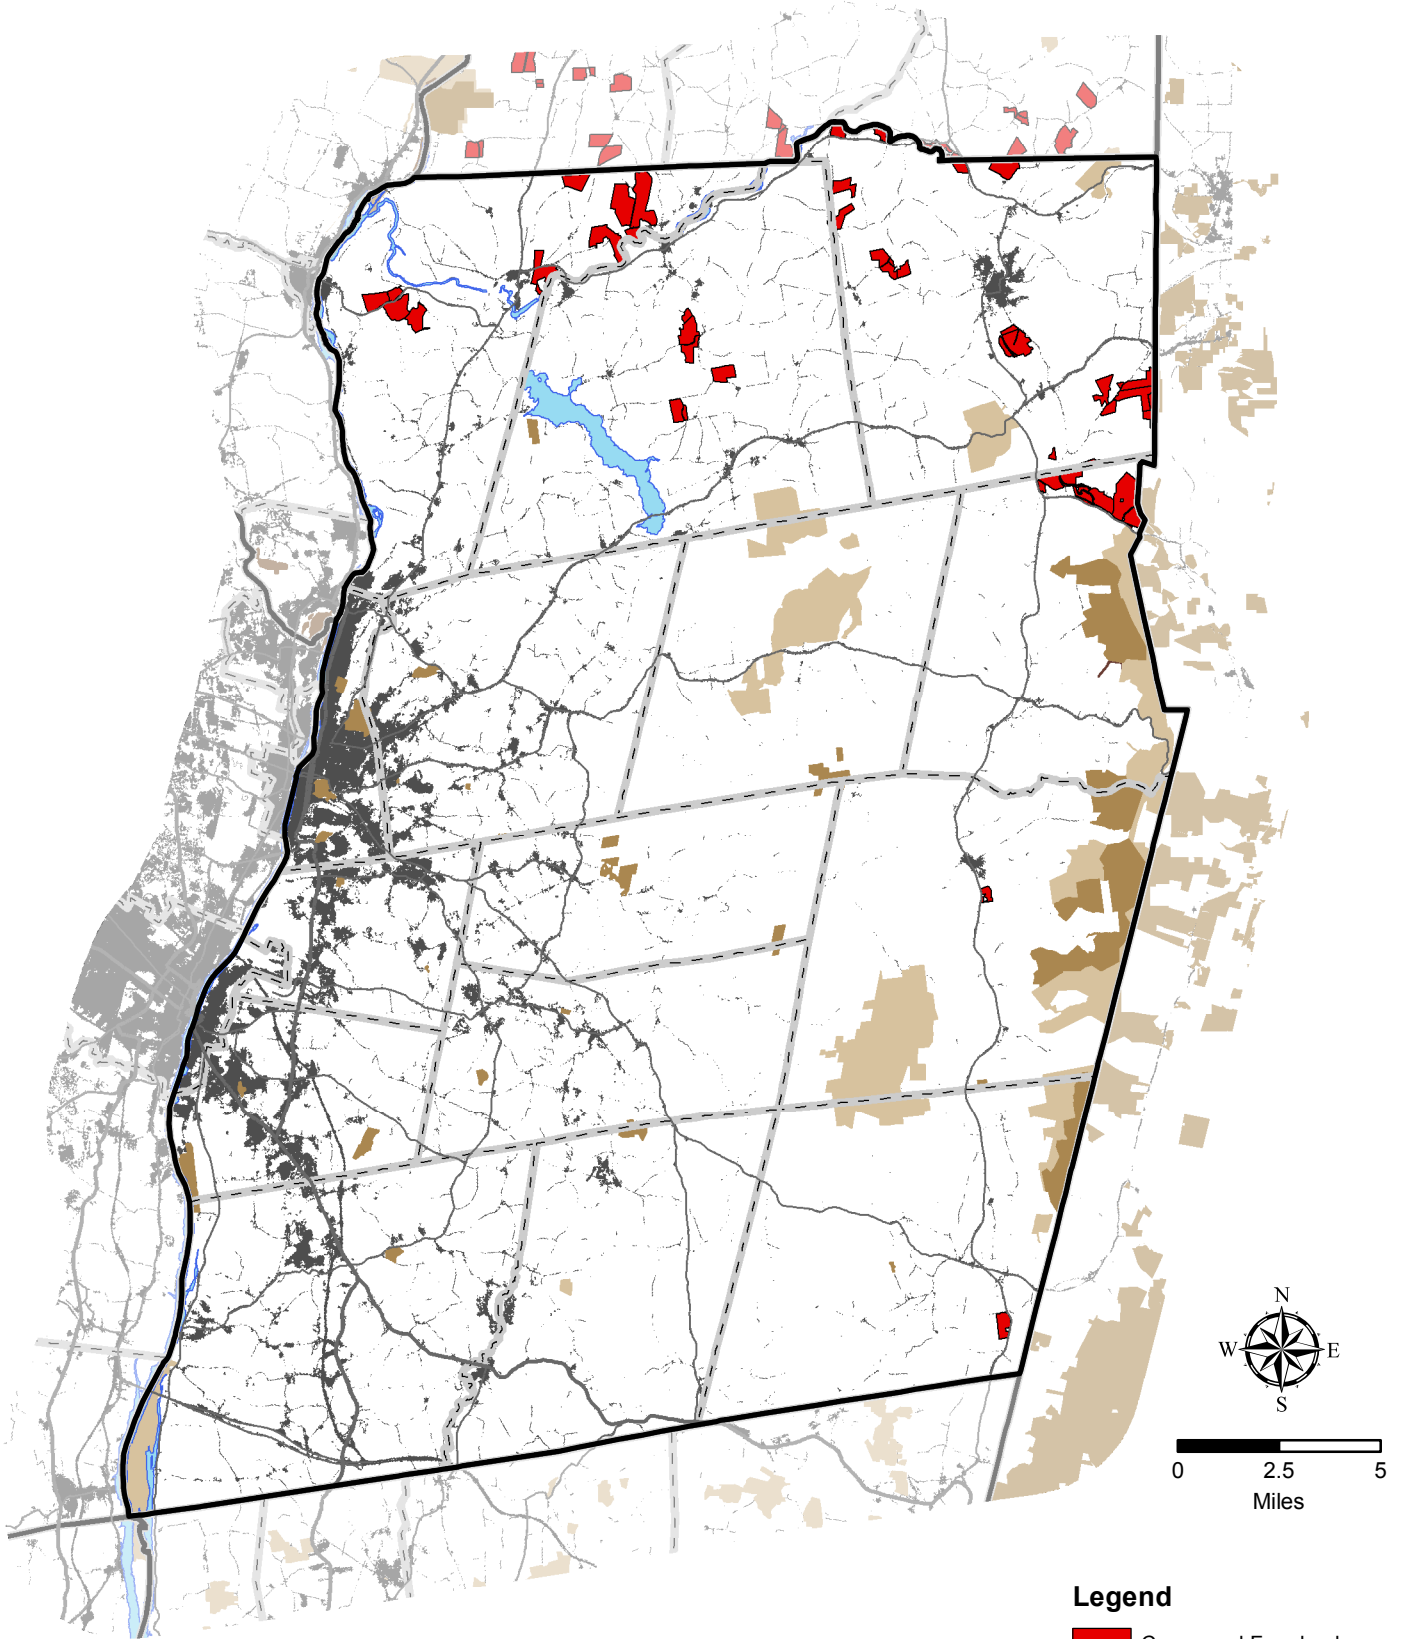

# Conserved Farmland

## Legend

-  Conserved Farmland
-  New York State Land
-  Other Conserved Lands
-  Developed Area
-  Water Bodies

Map prepared by  
ASA GIS 2015  
Greenwich, New York  
Copyright 2015 (c).  
Agricultural Stewardship Association

This map is for informational purposes only without warranty of accuracy, timeliness, or completeness and does not represent a legal survey.