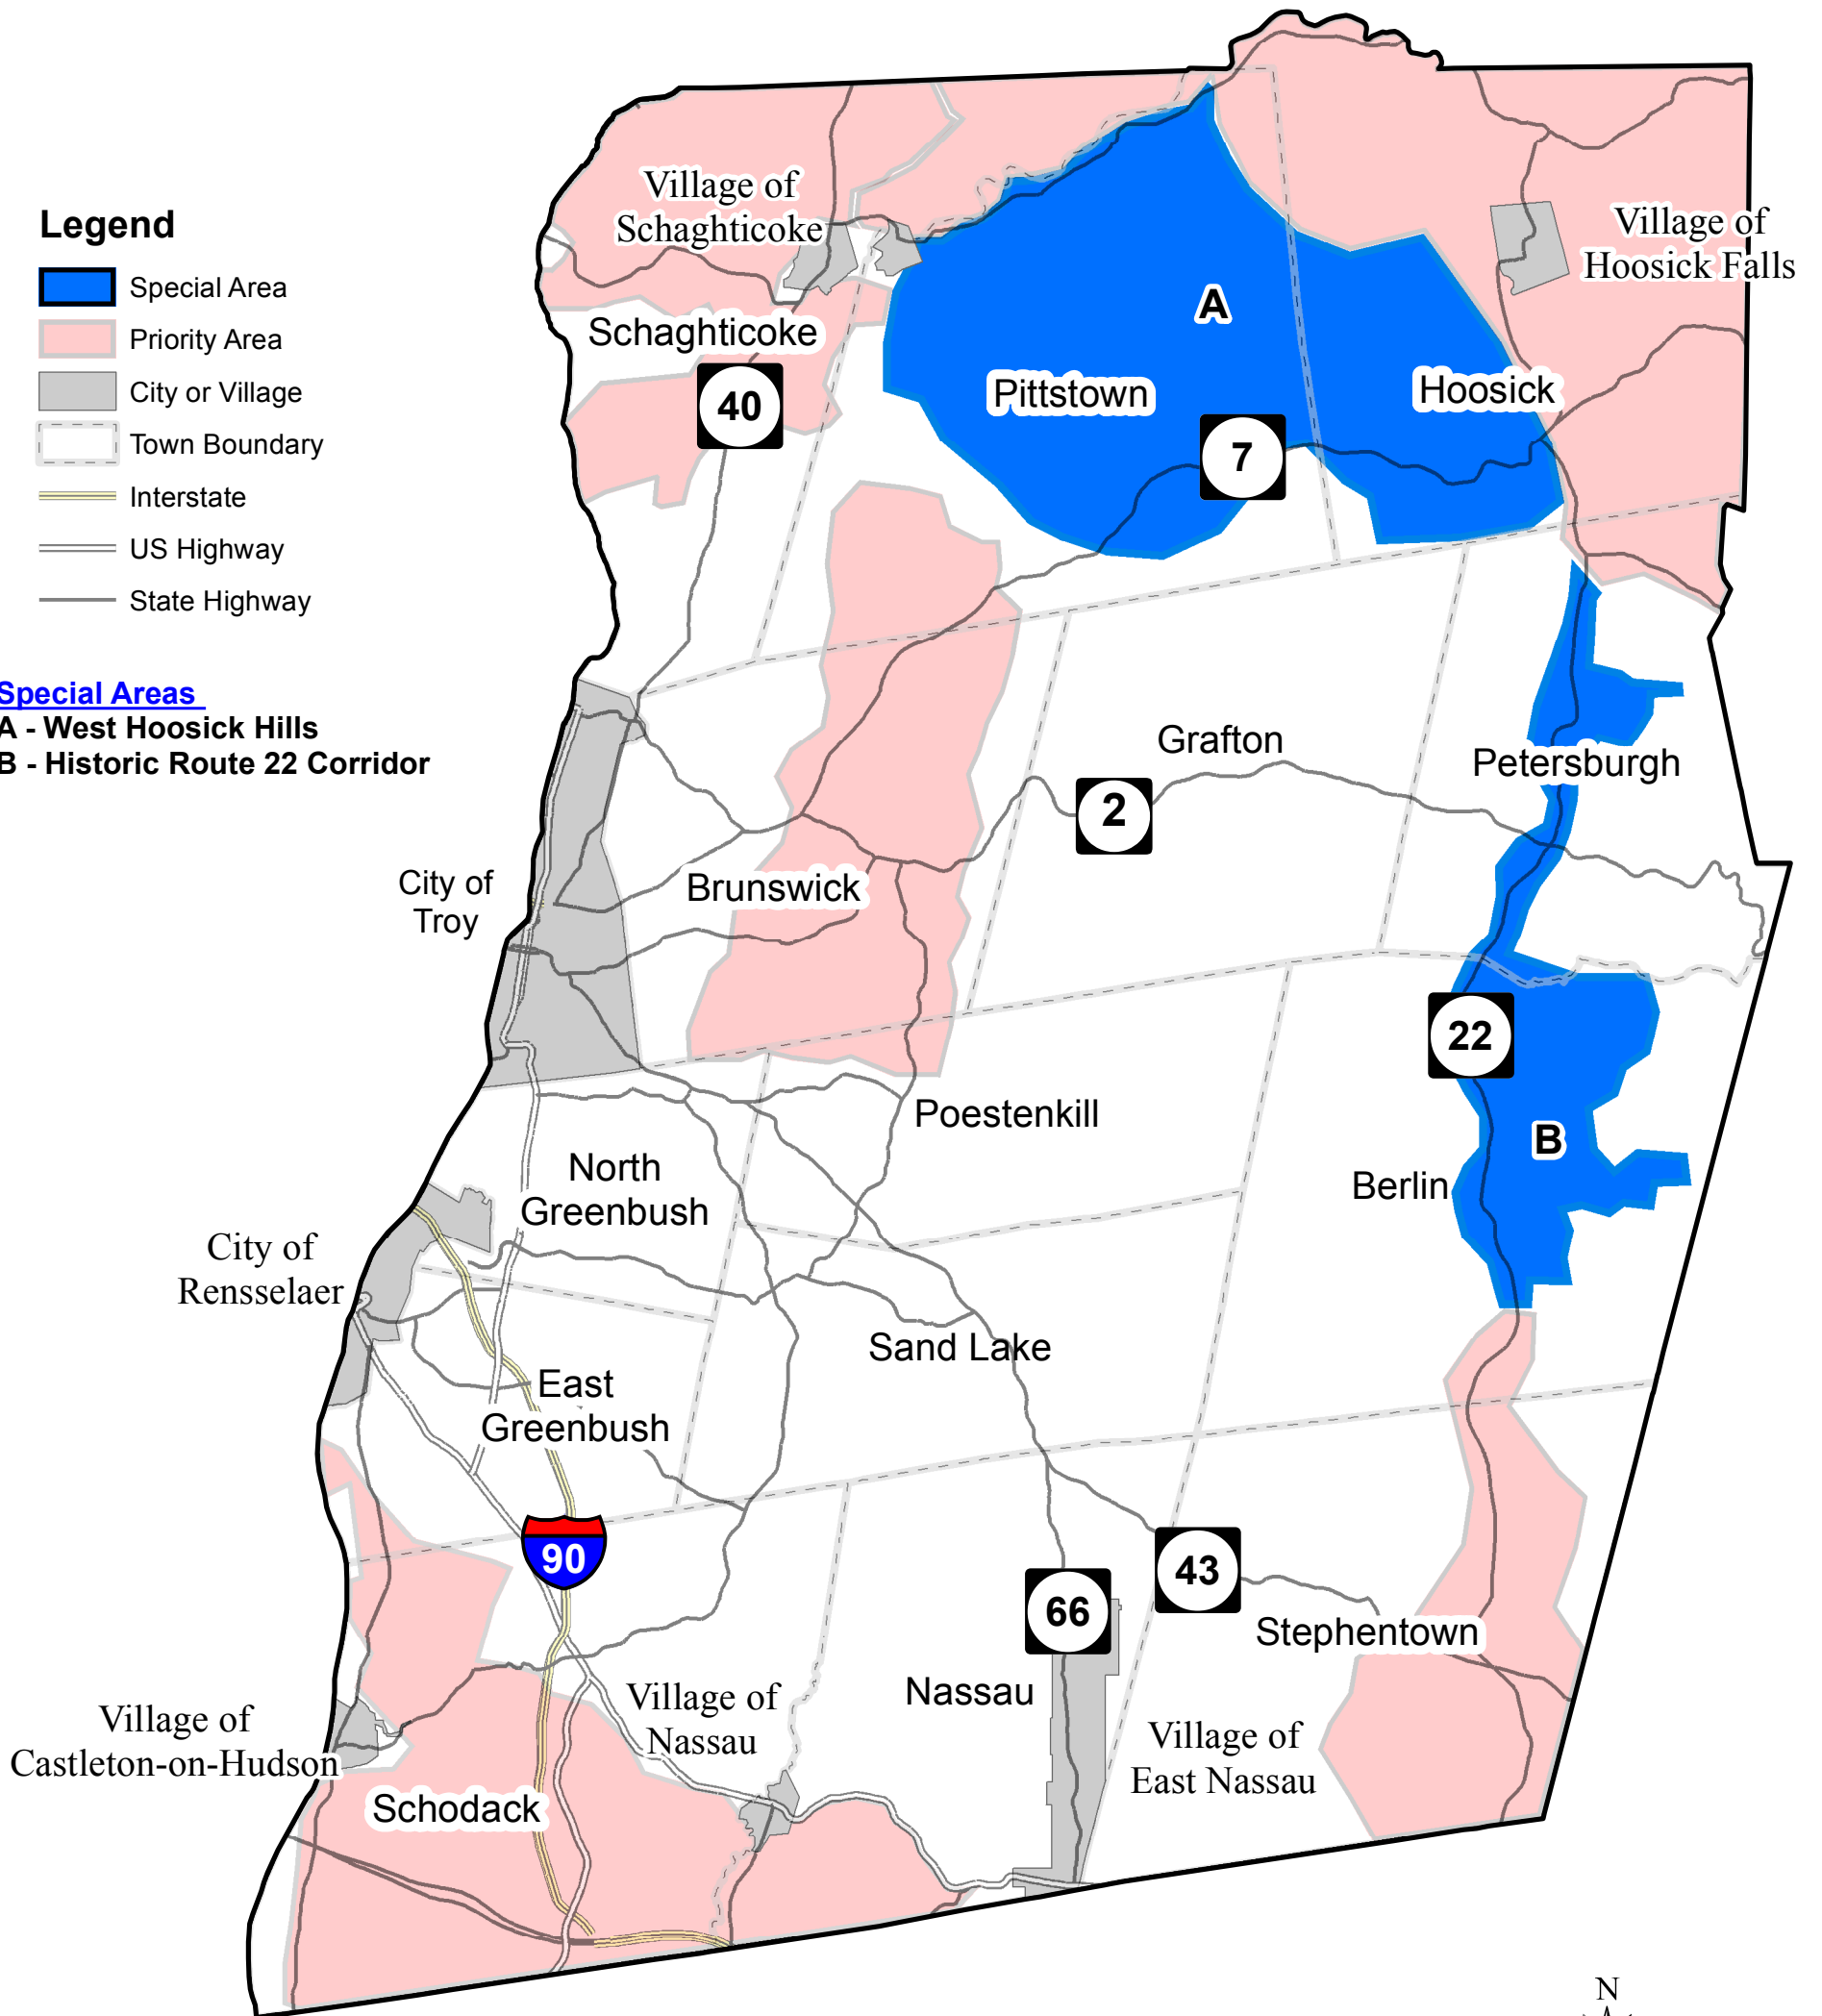

ASA Farmland Conservation Plan Special Areas

Legend

-  Special Area
-  Priority Area
-  City or Village
-  Town Boundary
-  Interstate
-  US Highway
-  State Highway

Special Areas

- A - West Hoosick Hills
- B - Historic Route 22 Corridor