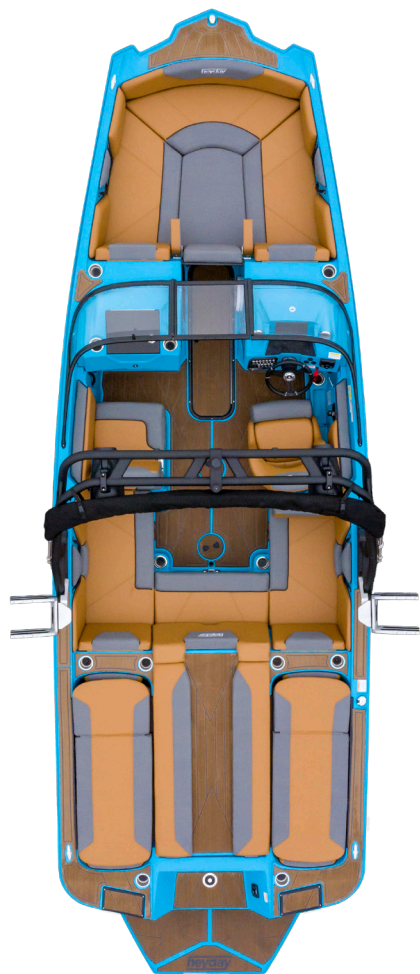

360°
BEGIN 360° VIRTUAL
TOUR ONLINE