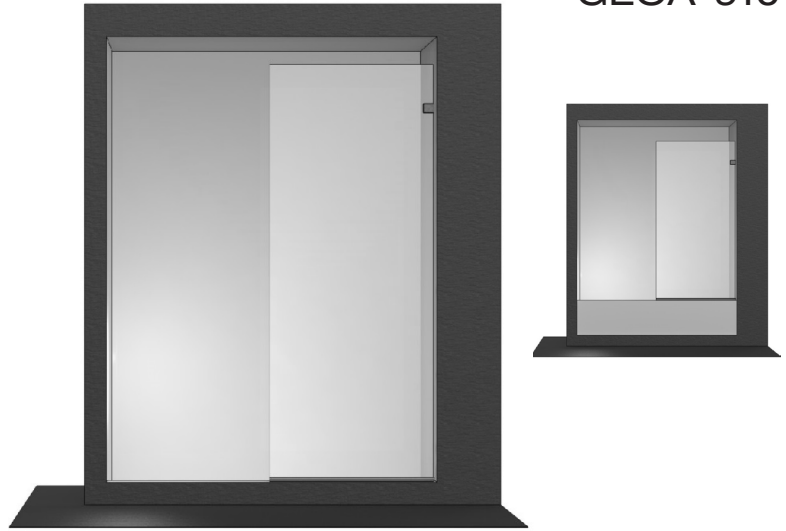

Features

- Geolux stationary shower screen
- Bottom u-channel & one top glass clamp
- 3/8" (10 mm) thick tempered Clear glass
- Anodized aluminum hardware prevents rusting or corrosion
- Available in two heights and three widths

3/8" Glass Options

- Clear (CL)
- AquaGlideXP Clear (XP)

Finish Options

- Chrome (SV)
- Brushed Nickel (BN)
- Oil Rubbed Bronze (OR)

Applicable Codes/Standards

Specified model meets or exceeds the following:

- ASTM C1464-06 and ASTM C1048
- Safety criteria CPSC16 CRF 1201 categories 1 & 2 and ANSI Z97.1
- SGCC Certification required.