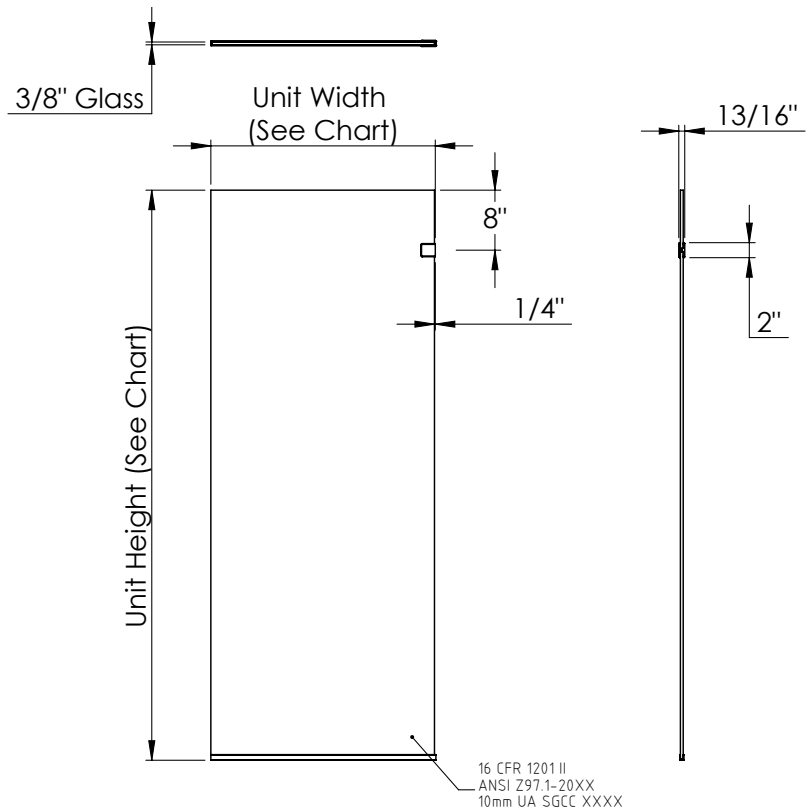

### Features

- Geolux stationary shower screen
- Bottom u-channel & one top glass clamp
- 3/8" (10 mm) thick tempered Clear glass
- Anodized aluminum hardware prevents rusting or corrosion
- Available in two heights and three widths

### 3/8" Glass Options

- Clear (CL)
- AquaGlideXP Clear (XP)

### Installation Notes

Install this product according to the installation guide.

GLASS SIZING CHART			
Unit Height	Opening Width	Unit Size	Panel Size (in)/Weight (lbs)
60" For Tub	60"	30" X 60"	29 3/4" X 59 13/16" - (63.02 lbs)
	48"	24" X 76"	23 3/4" X 75 13/16" - (63.77 lbs)
76" For Shower	60"	30" X 76"	29 3/4" X 75 13/16" - (79.88 lbs)
	72"	36" X 76"	35 3/4" X 75 13/16" - (95.99 lbs)