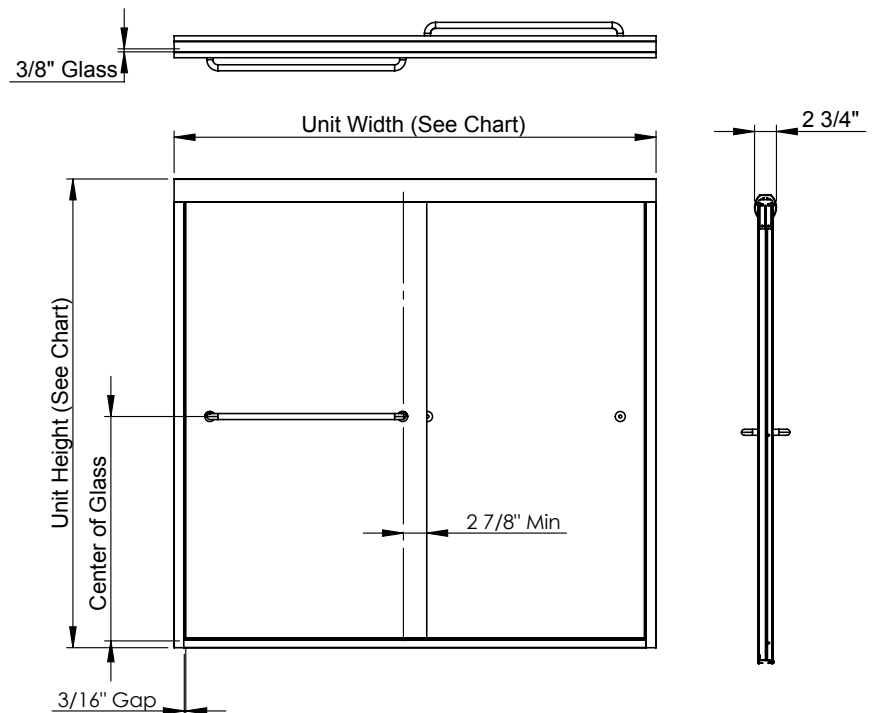

Features

- Celesta Euro-style ByPass Sliding Enclosure
- Two Euro-style towel bars
- 3/8" (10 mm) thick tempered glass available in two options
- Anodized aluminum hardware prevents rusting or corrosion
- Lineals are smooth and easy to clean.
- Available in two shower sizes and one tub size.

Glass Options*

- 3/8" Clear (CL)
- AquaGlideXP Clear (XP)

Finish Options*

- Chrome (SV)
- Brushed Nickel (BN)
- Oil Rubbed Bronze (OR)

Applicable Codes/Standards

Specified model meets or exceeds the following:

*Please refer to our distributor price list for additional glass and finish options.

GLASS SIZING CHART			
Model	Unit Height	Unit Width Range	Glass Panel
2850-60	58 1/4" for Tub	56" - 60"	30" X 55 7/8" - (59.37 lbs)
3850-48	71 1/4" for Shower	44" - 48"	24" X 68 7/8" - (58.54 lbs)
3850-60	71 1/4" for Shower	56" - 60"	30" X 68 7/8" - (73.18 lbs)