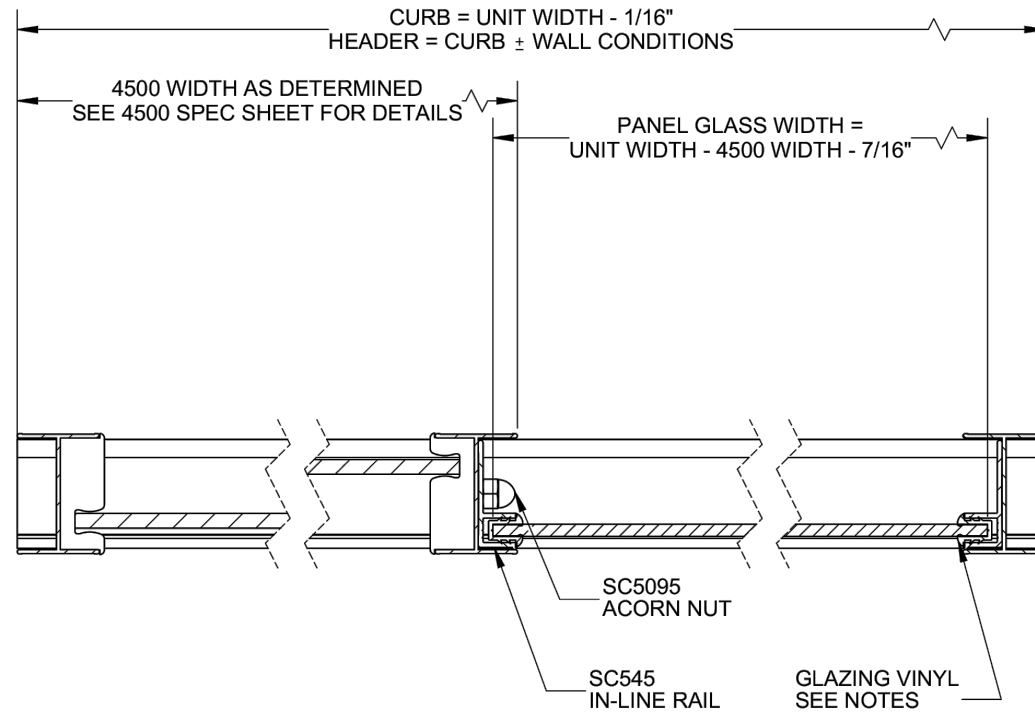

**NOTES:**

1. Use SCV52 Glazing Vinyl for 3/16" glass, SCV57 for 1/4"
2. This sheet is meant to be used as a supplement in conjunction with the standard 4500 sheet

NOTE: GLAZING MATERIAL FOR ALL KD UNITS AND GLAZED UNITS MUST CONFORM TO ANSI Z97.1 AND CPSC STANDARD 16 CFC 1201 CATEGORY 1 & 2

4403  
4503

**Infinity**  
Semi-Frameless 1/4" Bypass Slider Inline Panel

1-800-45-BASCO  
7201 Snider Road  
Mason, Ohio 45040