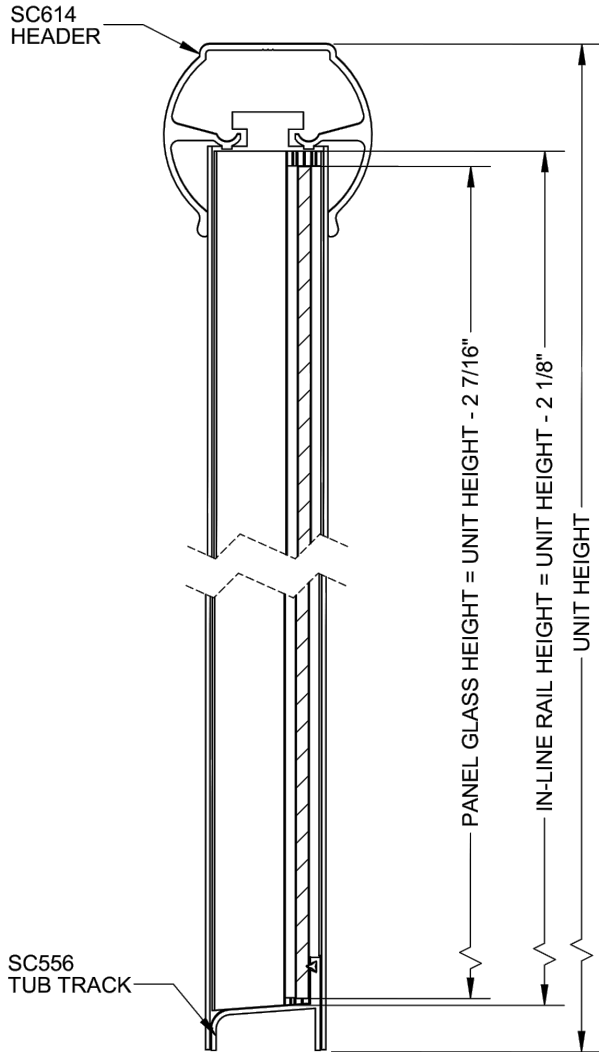

**NOTES:**

1. Use SCV52 Glazing Vinyl for 3/16" glass, SCV57 for 1/4"
2. This sheet is meant to be used as a supplement in conjunction with the standard 4500 sheet

NOTE: GLAZING MATERIAL FOR ALL KD UNITS AND GLAZED UNITS MUST CONFORM TO ANSI Z97.1 AND CPSC STANDARD 16 CFC 1201 CATEGORY 1 & 2

4403  
4503

**Infinity**  
Semi-Frameless 1/4" Bypass Slider Inline Panel

1-800-45-BASCO  
7201 Snider Road  
Mason, Ohio 45040