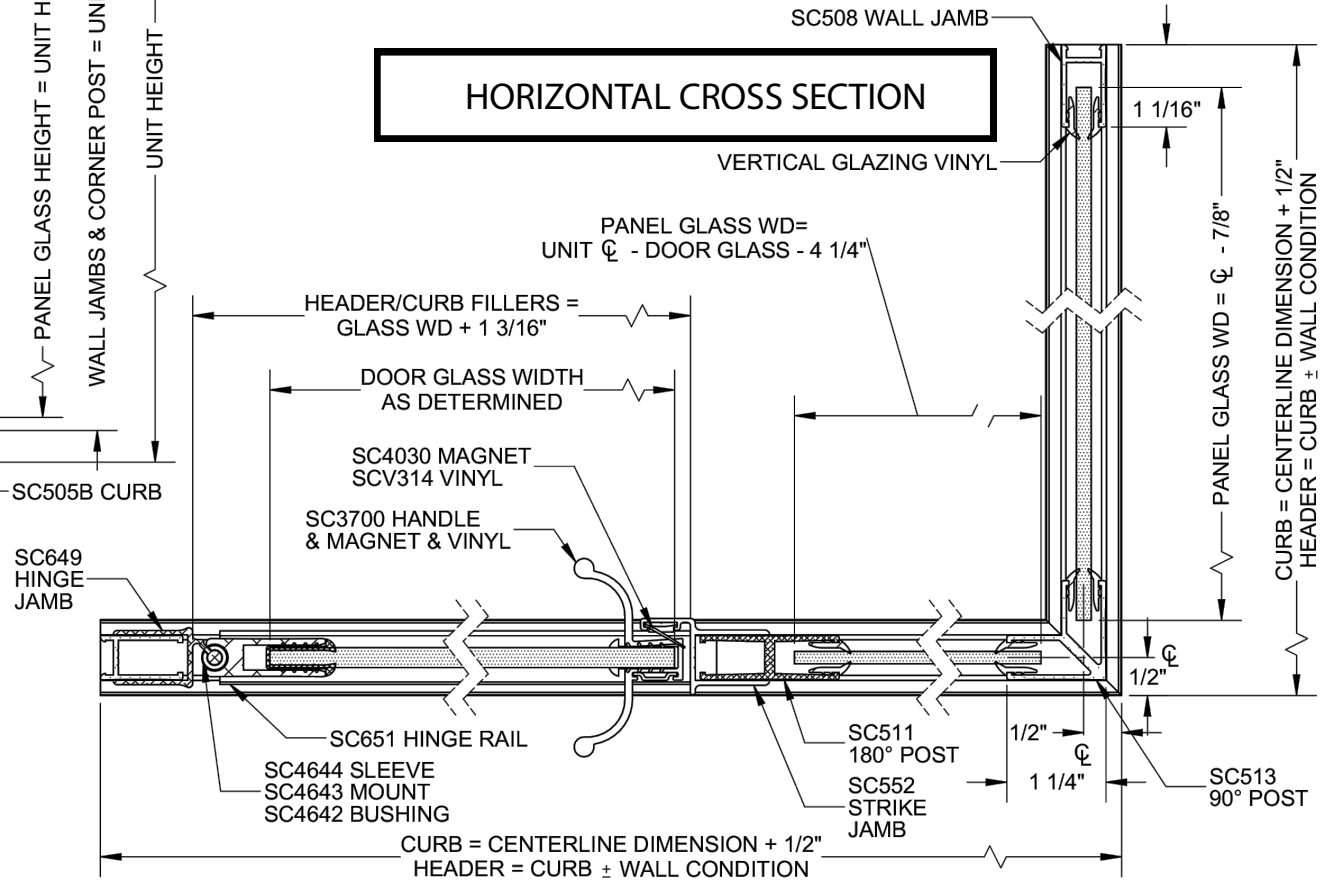

VERTICAL CROSS SECTION

HORIZONTAL CROSS SECTION

Glazing Vinyls		
	3/16" Glass	1/4" Glass
Door	SCV257	SCV308
Horizontal Panel Glazing	SCV226	SCV220
Vertical Panel Glazing	SCV225	SCV219

NOTE: GLAZING MATERIAL FOR ALL KD UNITS AND GLAZED UNITS MUST CONFORM TO ANSI Z97.1 AND CPSC STANDARD 16 CFC 1201 CATEGORY 1 & 2

151

Classic
Semi-Frameless 3/16" Continuous Hinge

1-800-45-BASCO
7201 Snider Road
Mason, Ohio 45040