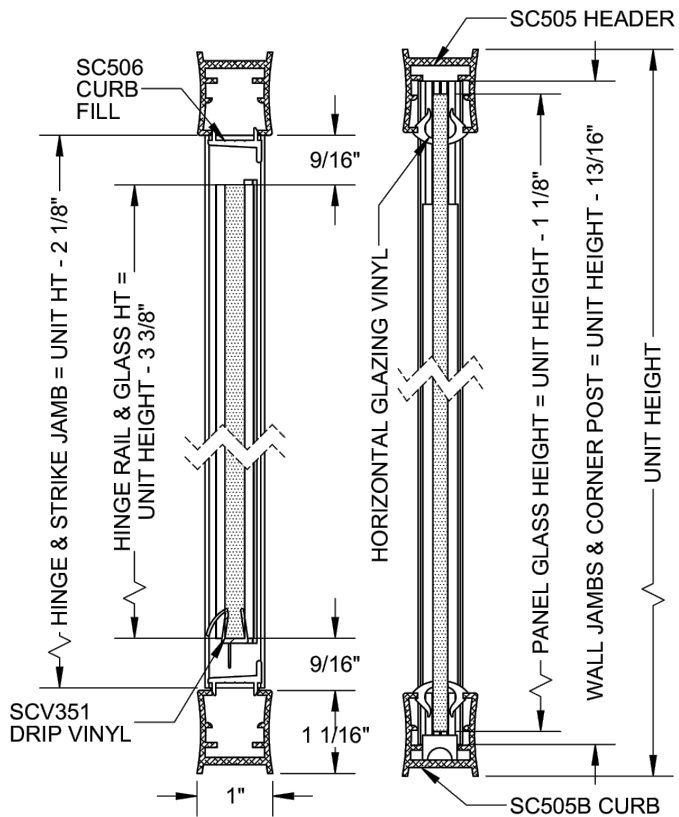

VERTICAL CROSS SECTION

HORIZONTAL CROSS SECTION

Glazing Vinyls		
	3/16" Glass	1/4" Glass
Door	SCV257	SCV308
Horizontal Panel Glazing	SCV226	SCV220
Vertical Panel Glazing	SCV225	SCV219

NOTE: GLAZING MATERIAL FOR ALL KD UNITS AND GLAZED UNITS MUST CONFORM TO ANSI Z97.1 AND CPSC STANDARD 16 CFC 1201 CATEGORY 1 & 2

151

Classic
Semi-Frameless 3/16" Continuous Hinge

1-800-45-BASCO
7201 Snider Road
Mason, Ohio 45040