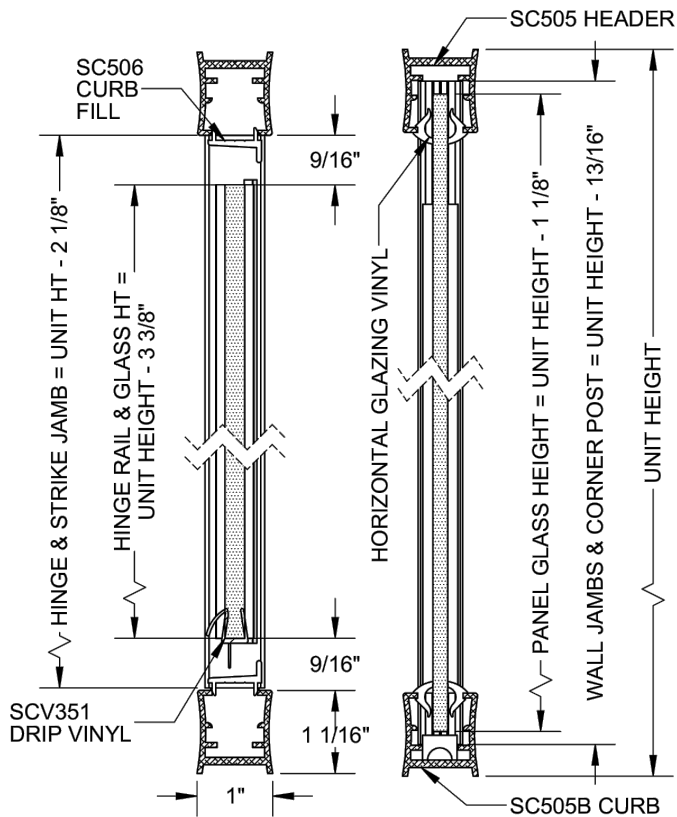

VERTICAL CROSS SECTION

HORIZONTAL CROSS SECTION

Glazing Vinyls		
	3/16" Glass	1/4" Glass
Door	SCV257	SCV308
Horizontal Panel Glazing	SCV226	SCV220
Vertical	SCV225	SCV219

NOTE: GLAZING MATERIAL FOR ALL KD UNITS AND GLAZED UNITS MUST CONFORM TO ANSI Z97.1 AND CPSC STANDARD 16 CFC 1201 CATEGORY 1 & 2

146

Classic
Semi-Frameless 3/16" Continuous Hinge

1-800-45-BASCO
7201 Snider Road
Mason, Ohio 45040