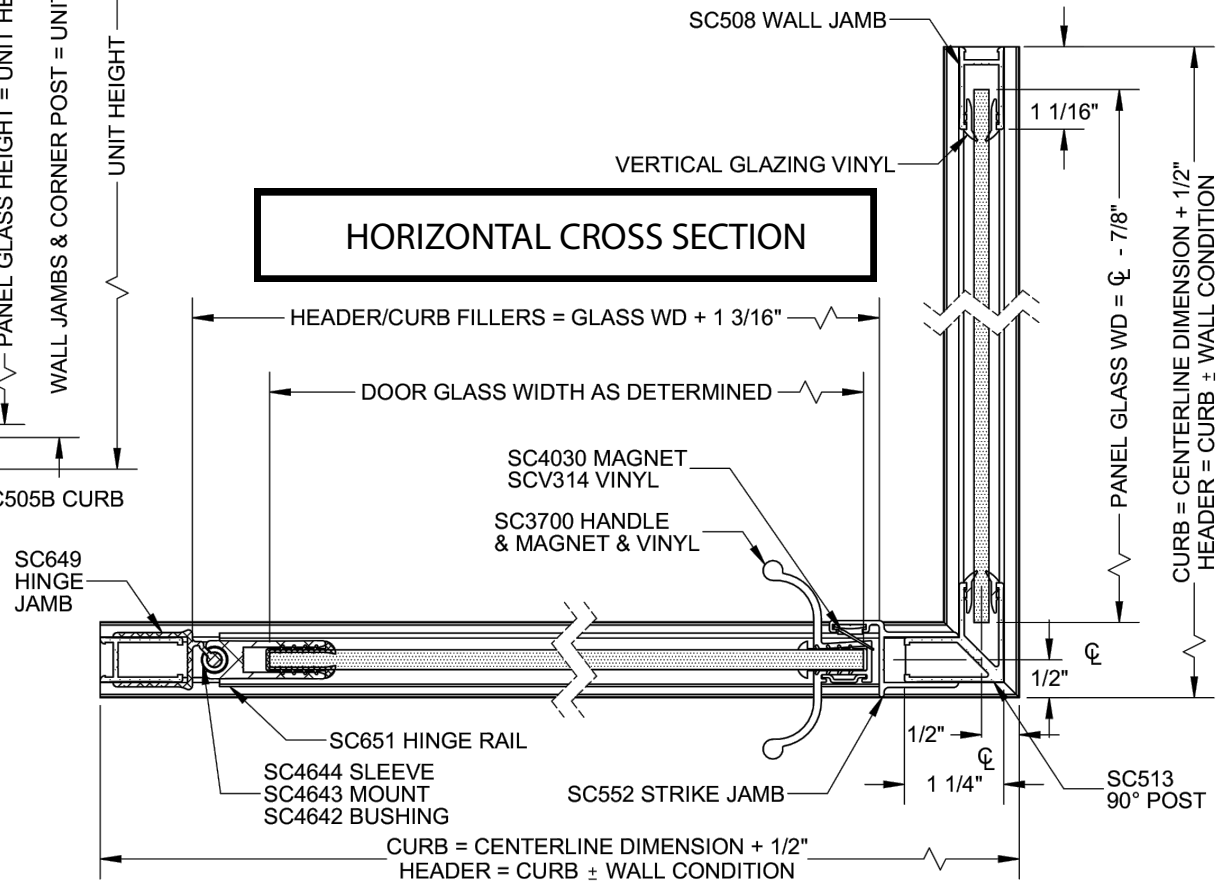

VERTICAL CROSS SECTION

HORIZONTAL CROSS SECTION

Glazing Vinyls		
	3/16" Glass	1/4" Glass
Door	SCV257	SCV308
Horizontal Panel Glazing	SCV226	SCV220
Vertical	SCV225	SCV219

NOTE: GLAZING MATERIAL FOR ALL KD UNITS AND GLAZED UNITS MUST CONFORM TO ANSI Z97.1 AND CPSC STANDARD 16 CFC 1201 CATEGORY 1 & 2

146

Classic
Semi-Frameless 3/16" Continuous Hinge

1-800-45-BASCO
7201 Snider Road
Mason, Ohio 45040