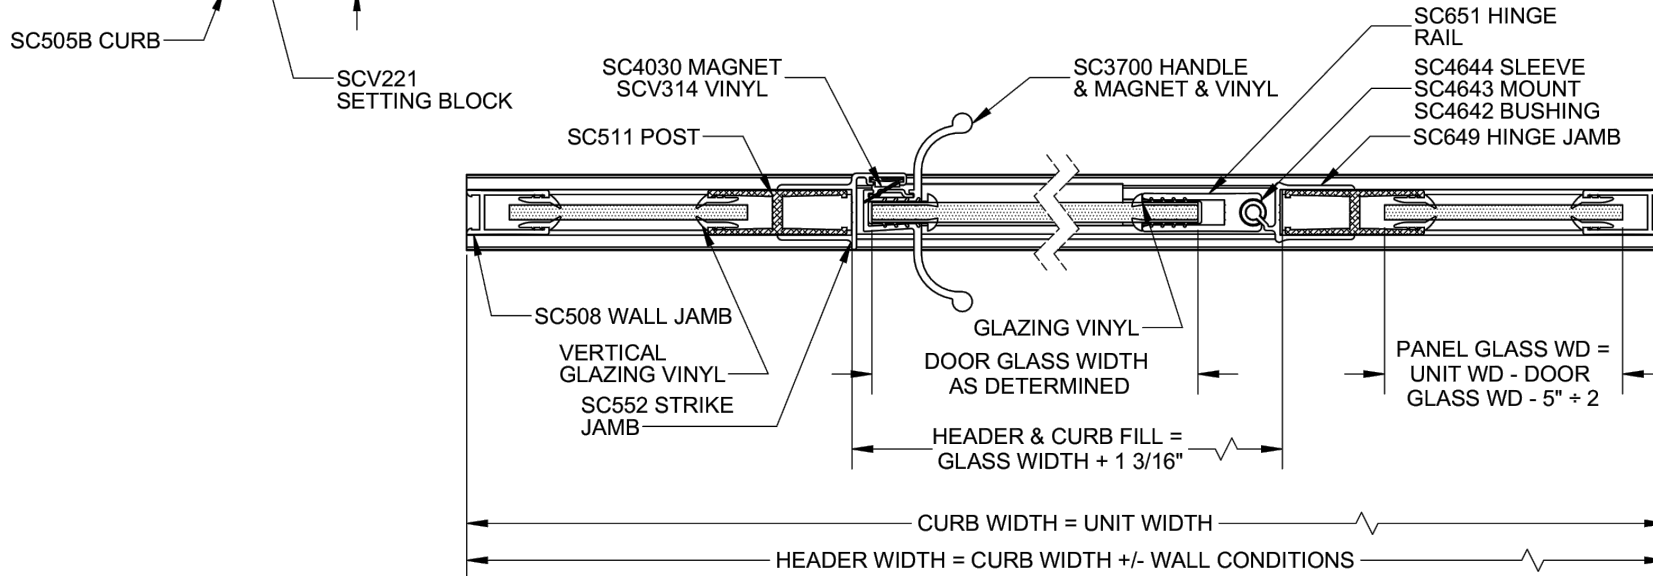

## VERTICAL CROSS SECTION

Glazing Vinyls		
	3/16" Glass	1/4" Glass
Door	SCV257	SCV308
Horizontal Panel Glazing	SCV226	SCV220
<b>Vertical Panel Glazing</b>	<b>SCV225</b>	<b>SCV219</b>

NOTE: GLAZING MATERIAL FOR ALL KD UNITS AND GLAZED UNITS MUST CONFORM TO ANSI Z97.1 AND CPSC STANDARD 16 CFC 1201 CATEGORY 1 & 2

## HORIZONTAL CROSS SECTION

126

**Classic**  
Semi-Frameless 3/16" Continuous Hinge

1-800-45-BASCO  
7201 Snider Road  
Mason, Ohio 45040