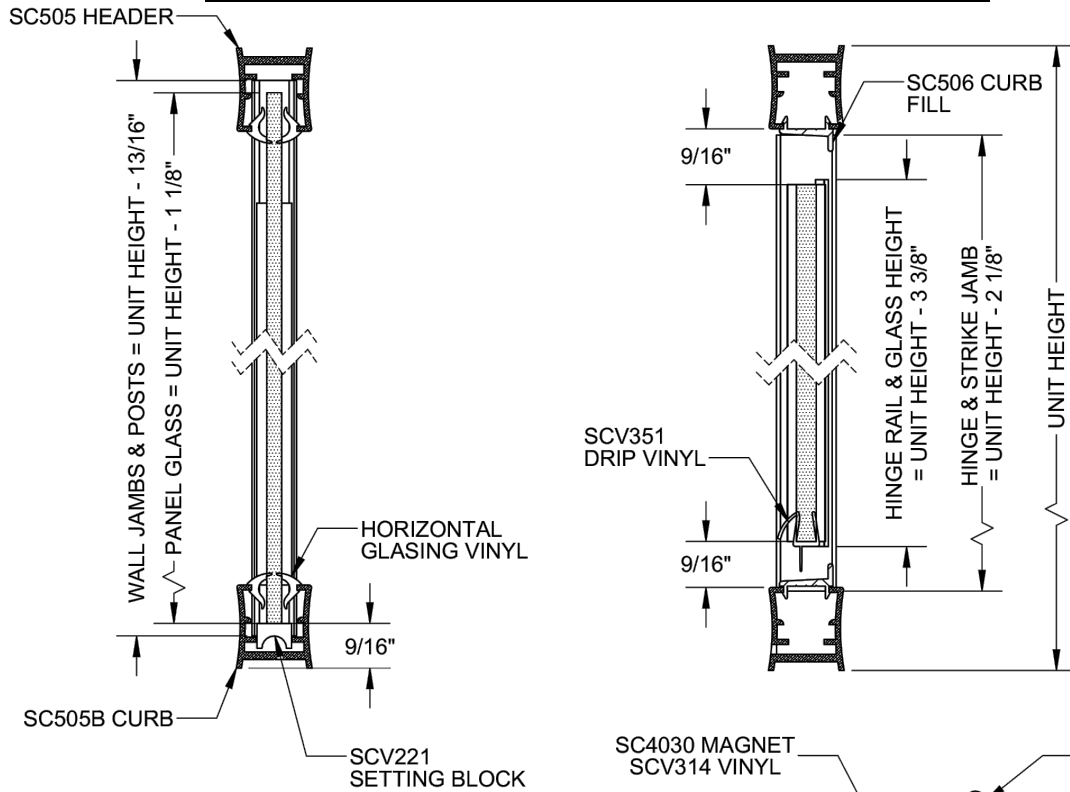

## VERTICAL CROSS SECTION

Glazing Vinyls		
	3/16" Glass	1/4" Glass
Door	SCV257	SCV308
Horizontal Panel Glazing	SCV226	SCV220
<b>Vertical Panel Glazing</b>	<b>SCV225</b>	<b>SCV219</b>

NOTE: GLAZING MATERIAL FOR ALL KD UNITS AND GLAZED UNITS MUST CONFORM TO ANSI Z97.1 AND CPSC STANDARD 16 CFC 1201 CATEGORY 1 & 2

## HORIZONTAL CROSS SECTION

126

**Classic**  
Semi-Frameless 3/16" Continuous Hinge

1-800-45-BASCO  
7201 Snider Road  
Mason, Ohio 45040