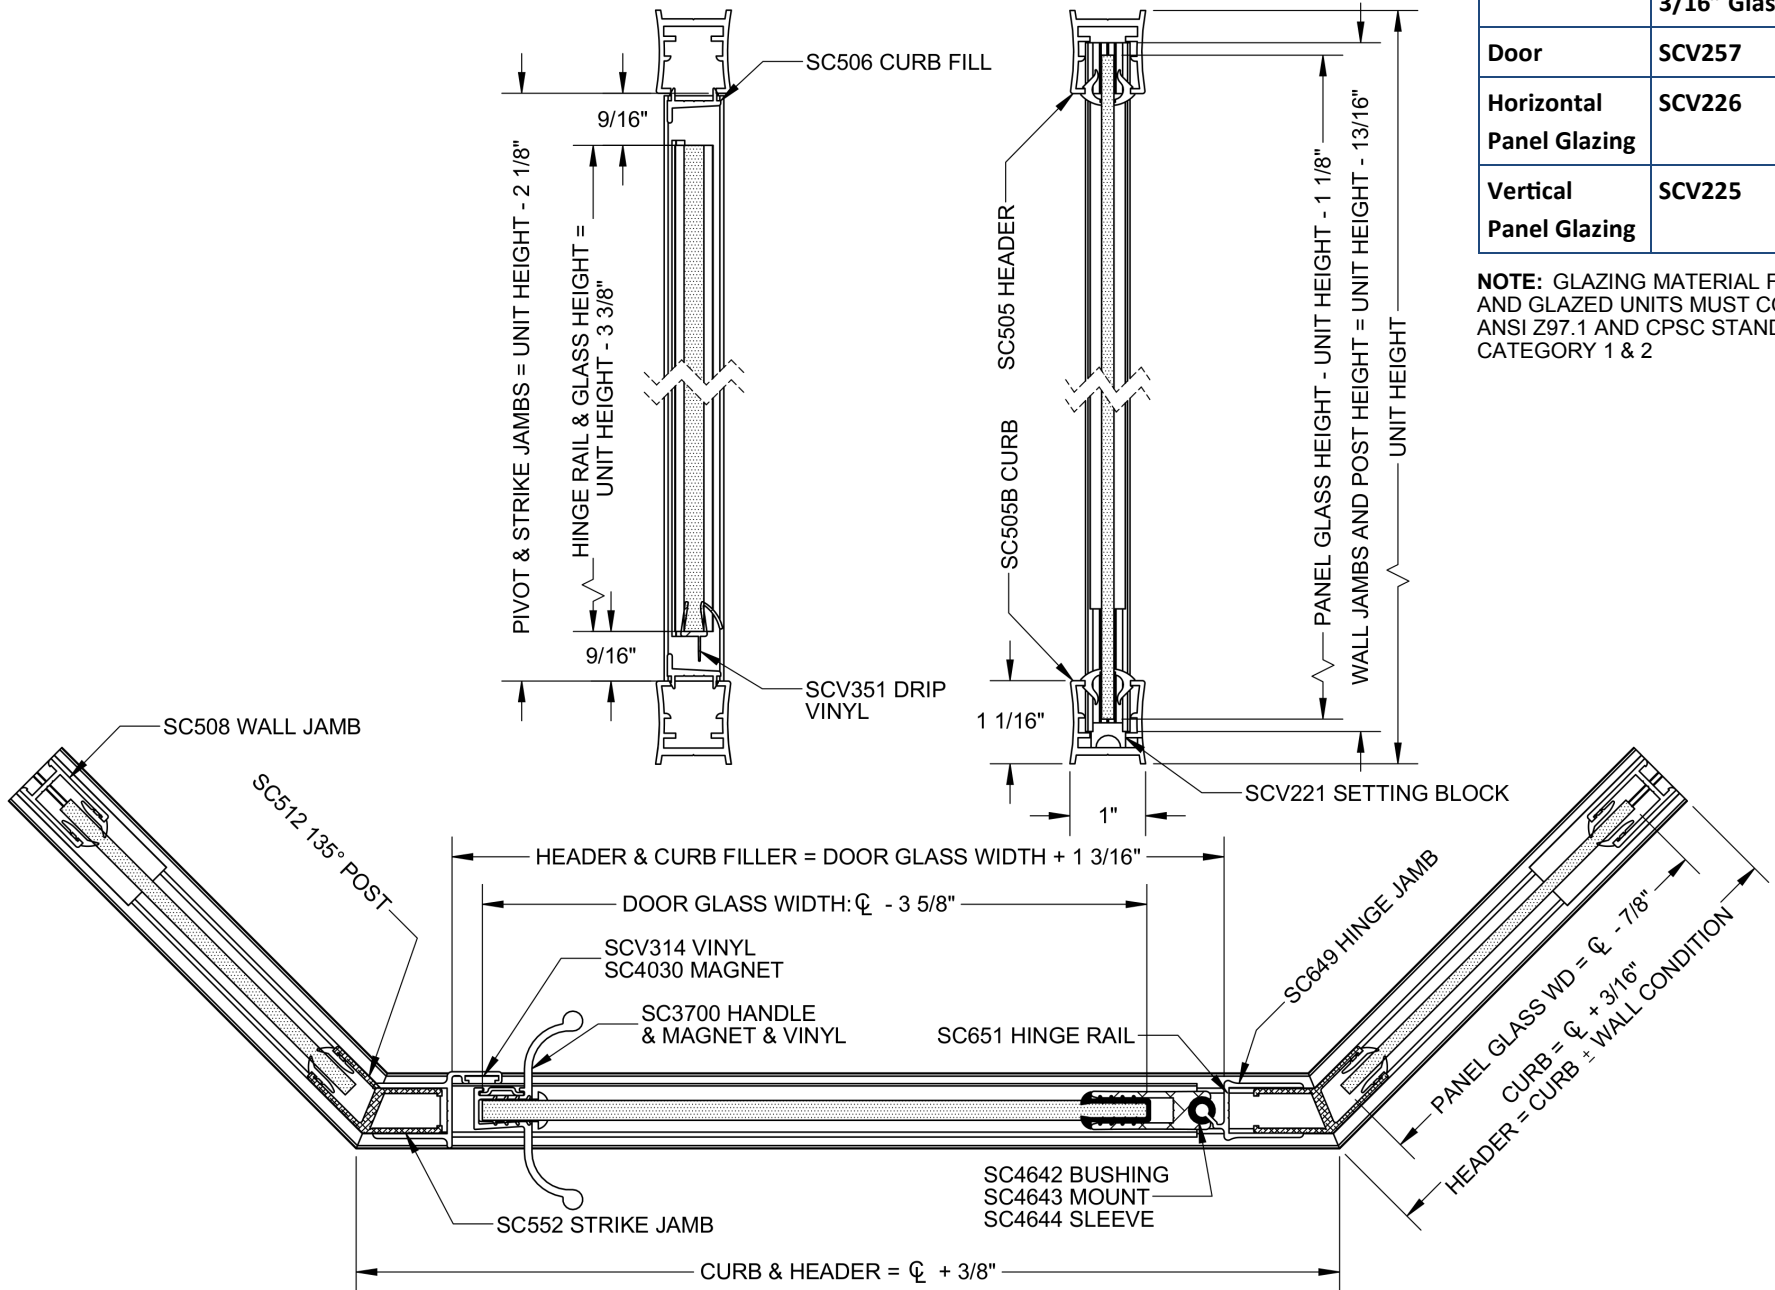

Glazing Vinyls		
	3/16" Glass	1/4" Glass
Door	SCV257	SCV308
Horizontal Panel Glazing	SCV226	SCV220
Vertical Panel Glazing	SCV225	SCV219

NOTE: GLAZING MATERIAL FOR ALL KD UNITS AND GLAZED UNITS MUST CONFORM TO ANSI Z97.1 AND CPSC STANDARD 16 CFC 1201 CATEGORY 1 & 2

161HI
761HI

Classic
Semi-Frameless 3/16" Continuous Hinge

1-800-45-BASCO
7201 Snider Road
Mason, Ohio 45040