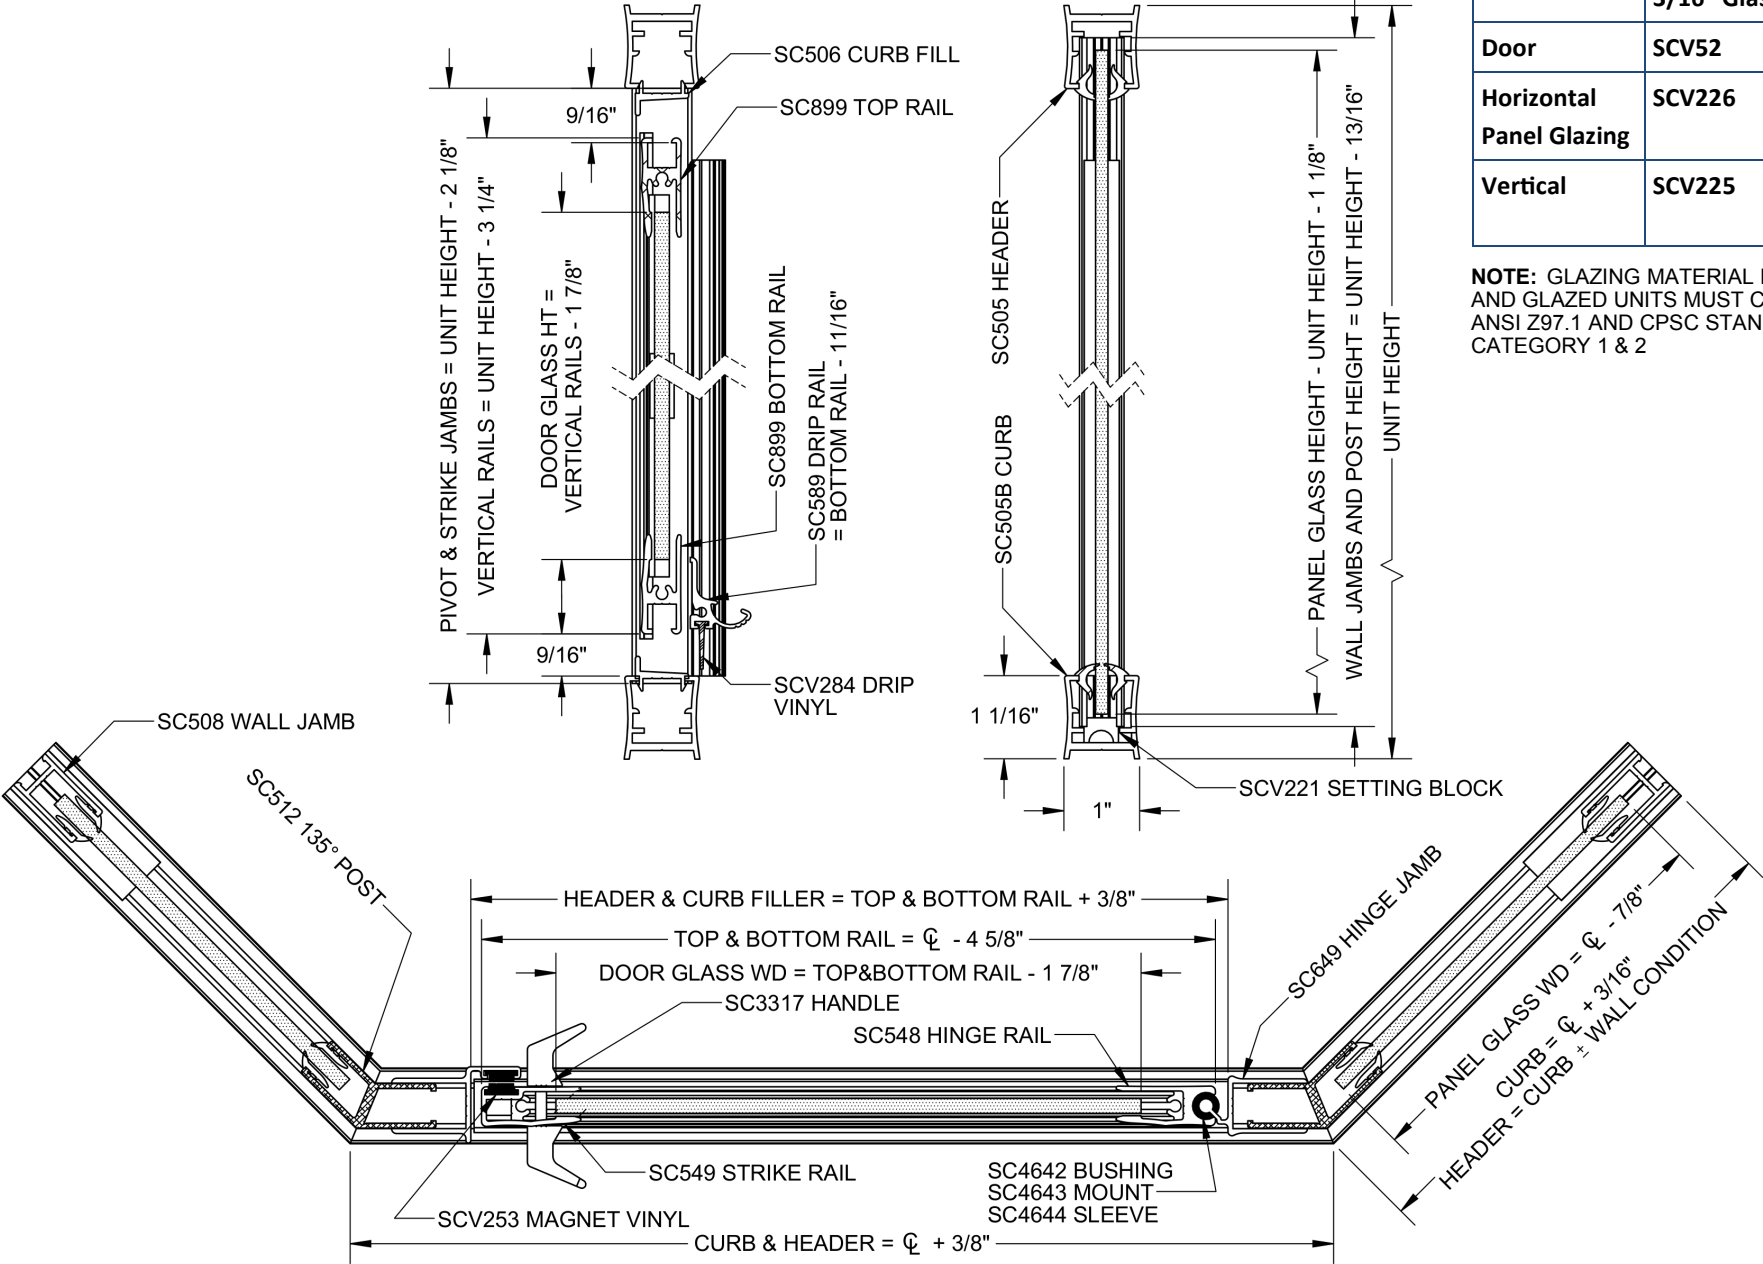

Glazing Vinyls		
	3/16" Glass	1/4" Glass
Door	SCV52	SCV57
Horizontal Panel Glazing	SCV226	SCV220
Vertical	SCV225	SCV219

NOTE: GLAZING MATERIAL FOR ALL KD UNITS AND GLAZED UNITS MUST CONFORM TO ANSI Z97.1 AND CPSC STANDARD 16 CFC 1201 CATEGORY 1 & 2

160HI
760HI

Classic
Semi-Frameless 3/16" Continuous Hinge

1-800-45-BASCO
7201 Snider Road
Mason, Ohio 45040