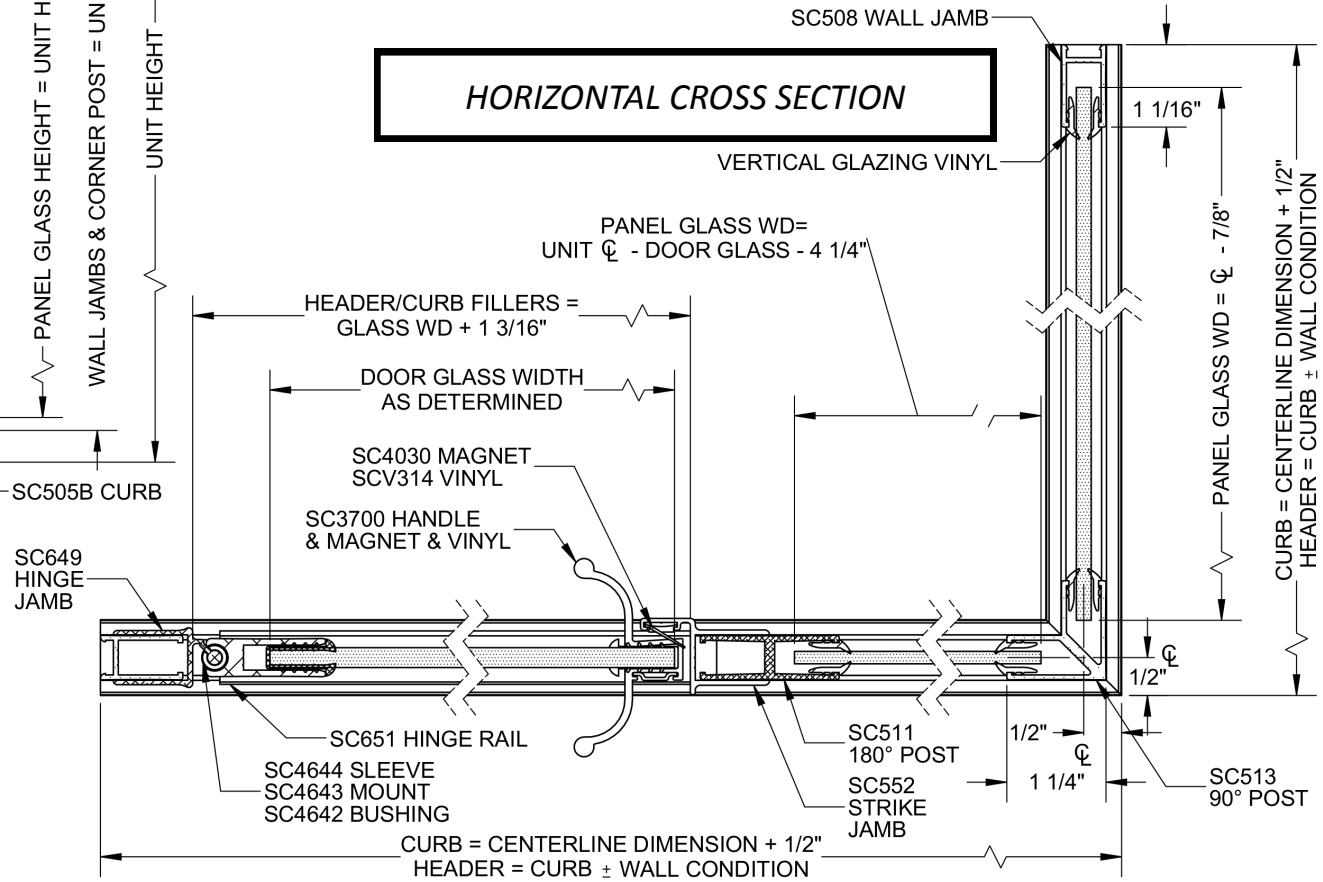

# VERTICAL CROSS SECTION

# HORIZONTAL CROSS SECTION

Glazing Vinyls		
	3/16" Glass	1/4" Glass
Door	SCV257	SCV308
Horizontal Panel Glazing	SCV226	SCV220
Vertical Panel Glazing	SCV225	SCV219

**NOTE:** GLAZING MATERIAL FOR ALL KD UNITS AND GLAZED UNITS MUST CONFORM TO ANSI Z97.1 AND CPSC STANDARD 16 CFC 1201 CATEGORY 1 & 2