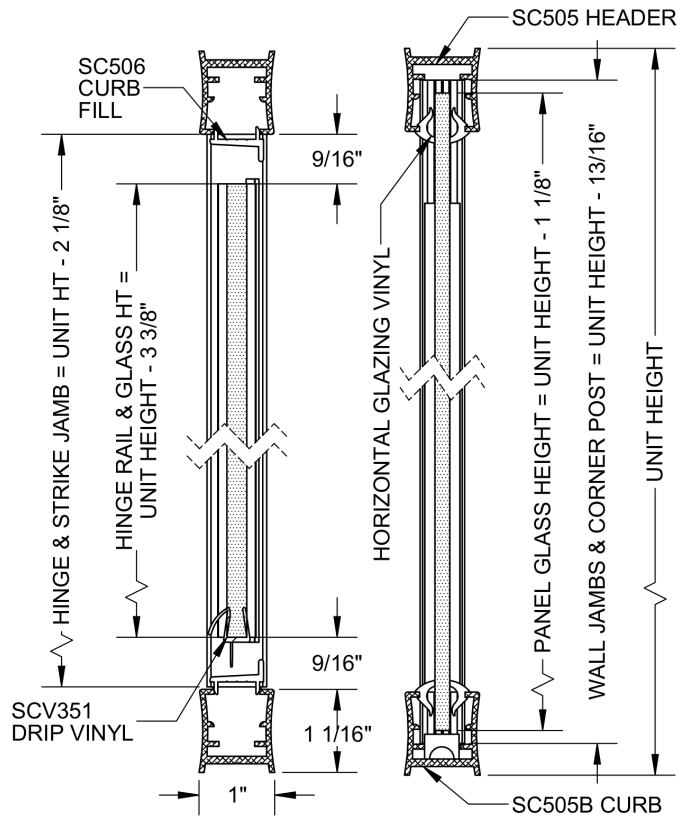

# VERTICAL CROSS SECTION

# HORIZONTAL CROSS SECTION

Glazing Vinyls		
	3/16" Glass	1/4" Glass
Door	SCV257	SCV308
Horizontal Panel Glazing	SCV226	SCV220
Vertical Panel Glazing	SCV225	SCV219

**NOTE:** GLAZING MATERIAL FOR ALL KD UNITS AND GLAZED UNITS MUST CONFORM TO ANSI Z97.1 AND CPSC STANDARD 16 CFC 1201 CATEGORY 1 & 2