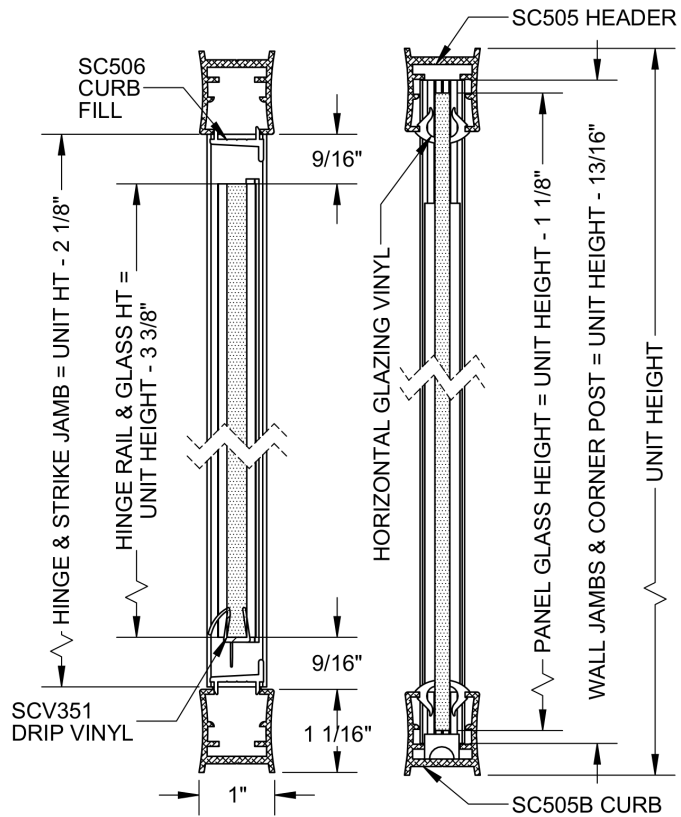

VERTICAL CROSS SECTION

HORIZONTAL CROSS SECTION

Glazing Vinyls		
	3/16" Glass	1/4" Glass
Door	SCV257	SCV308
Horizontal Panel Glazing	SCV226	SCV220
Vertical	SCV225	SCV219

NOTE: GLAZING MATERIAL FOR ALL KD UNITS AND GLAZED UNITS MUST CONFORM TO ANSI Z97.1 AND CPSC STANDARD 16 CFC 1201 CATEGORY 1 & 2

146HI
746HI

Classic
Semi-Frameless 3/16" Continuous Hinge

1-800-45-BASCO
7201 Snider Road
Mason, Ohio 45040