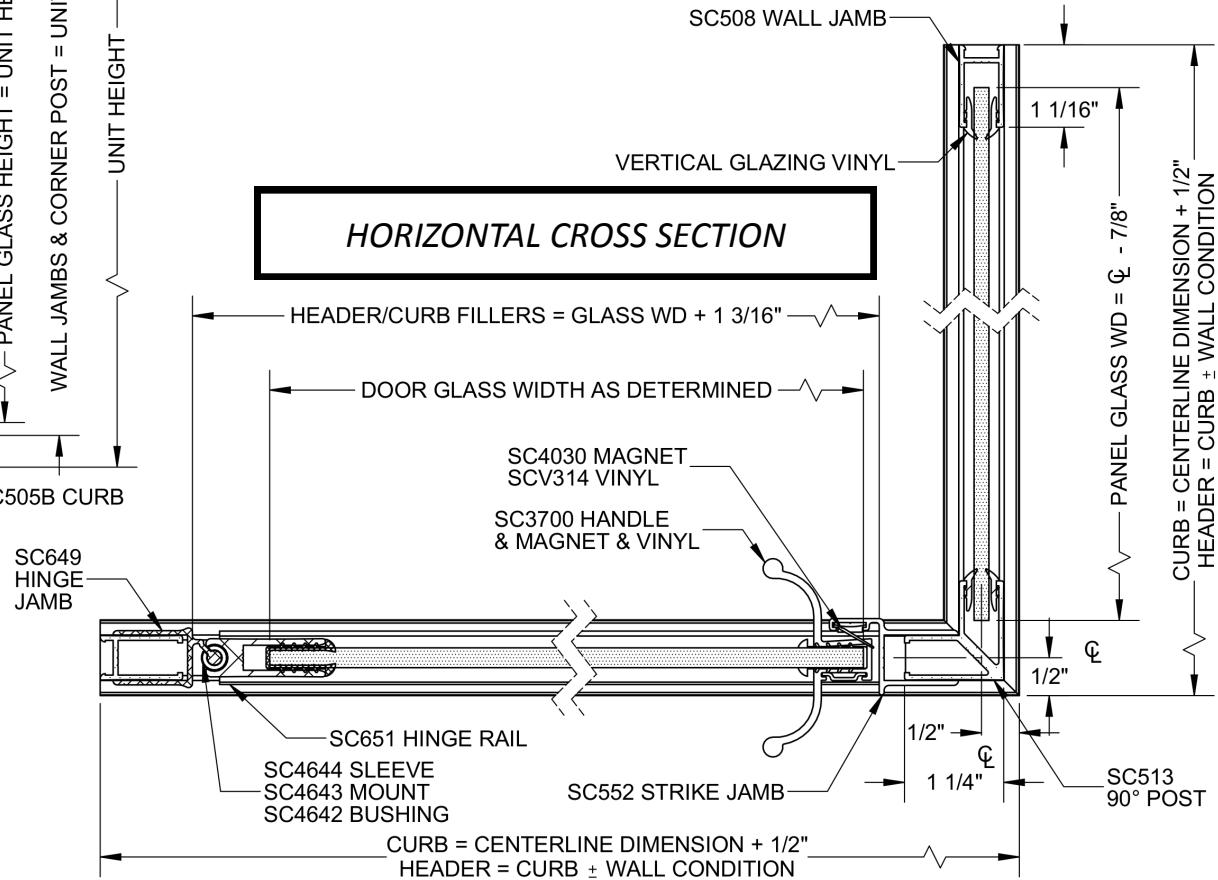

VERTICAL CROSS SECTION

HORIZONTAL CROSS SECTION

Glazing Vinyls		
	3/16" Glass	1/4" Glass
Door	SCV257	SCV308
Horizontal Panel Glazing	SCV226	SCV220
Vertical	SCV225	SCV219

NOTE: GLAZING MATERIAL FOR ALL KD UNITS AND GLAZED UNITS MUST CONFORM TO ANSI Z97.1 AND CPSC STANDARD 16 CFC 1201 CATEGORY 1 & 2

146HI
746HI

Classic
Semi-Frameless 3/16" Continuous Hinge

1-800-45-BASCO
7201 Snider Road
Mason, Ohio 45040