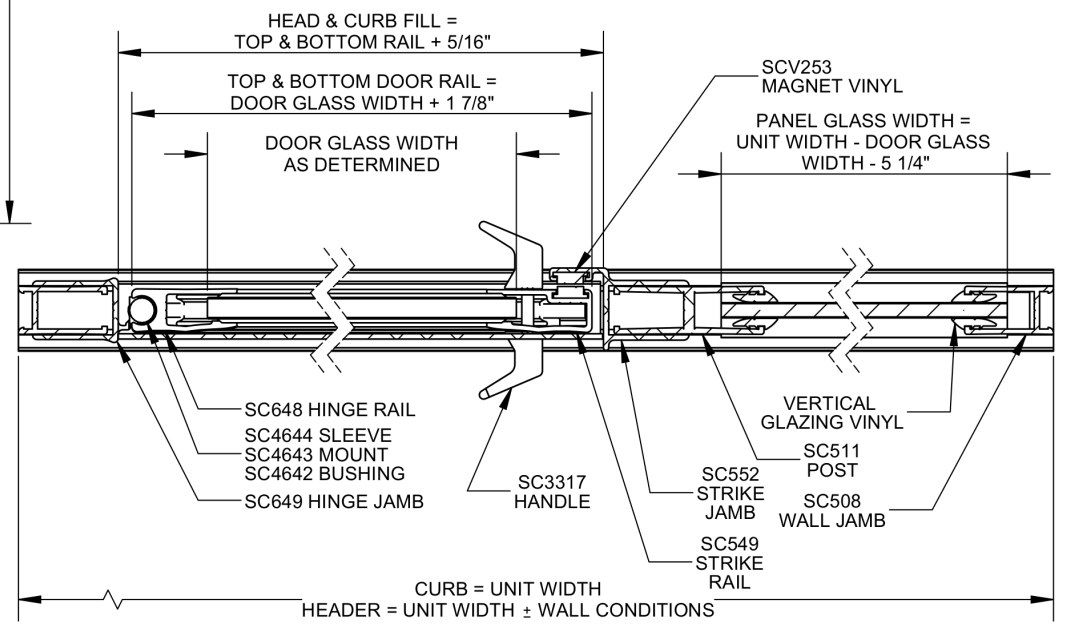

VERTICAL CROSS SECTION

HORIZONTAL CROSS SECTION

Glazing Vinyls		
	3/16" Glass	1/4" Glass
Door	SCV52	SCV57
Horizontal Panel Glazing	SCV226	SCV220
Vertical	SCV225	SCV219

NOTE: GLAZING MATERIAL FOR ALL KD UNITS AND GLAZED UNITS MUST CONFORM TO ANSI Z97.1 AND CPSC STANDARD 16 CFC 1201 CATEGORY 1 & 2

135HI
735HI

Deluxe
Framed 3/16" Continuous Hinge

1-800-45-BASCO
7201 Snider Road
Mason, Ohio 45040