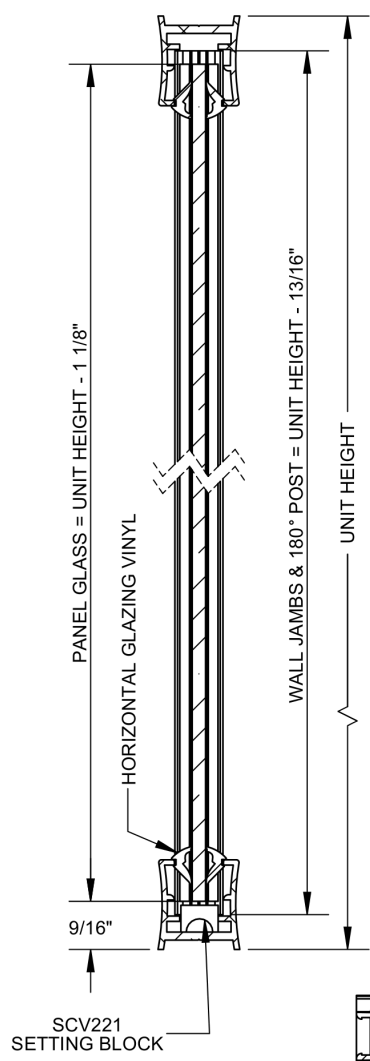

VERTICAL CROSS SECTION

HORIZONTAL CROSS SECTION

Glazing Vinyls		
	3/16" Glass	1/4" Glass
Door	SCV52	SCV57
Horizontal Panel Glazing	SCV226	SCV220
Vertical	SCV225	SCV219

NOTE: GLAZING MATERIAL FOR ALL KD UNITS AND GLAZED UNITS MUST CONFORM TO ANSI Z97.1 AND CPSC STANDARD 16 CFC 1201 CATEGORY 1 & 2

135HI
735HI

Deluxe
Framed 3/16" Continuous Hinge

1-800-45-BASCO
7201 Snider Road
Mason, Ohio 45040