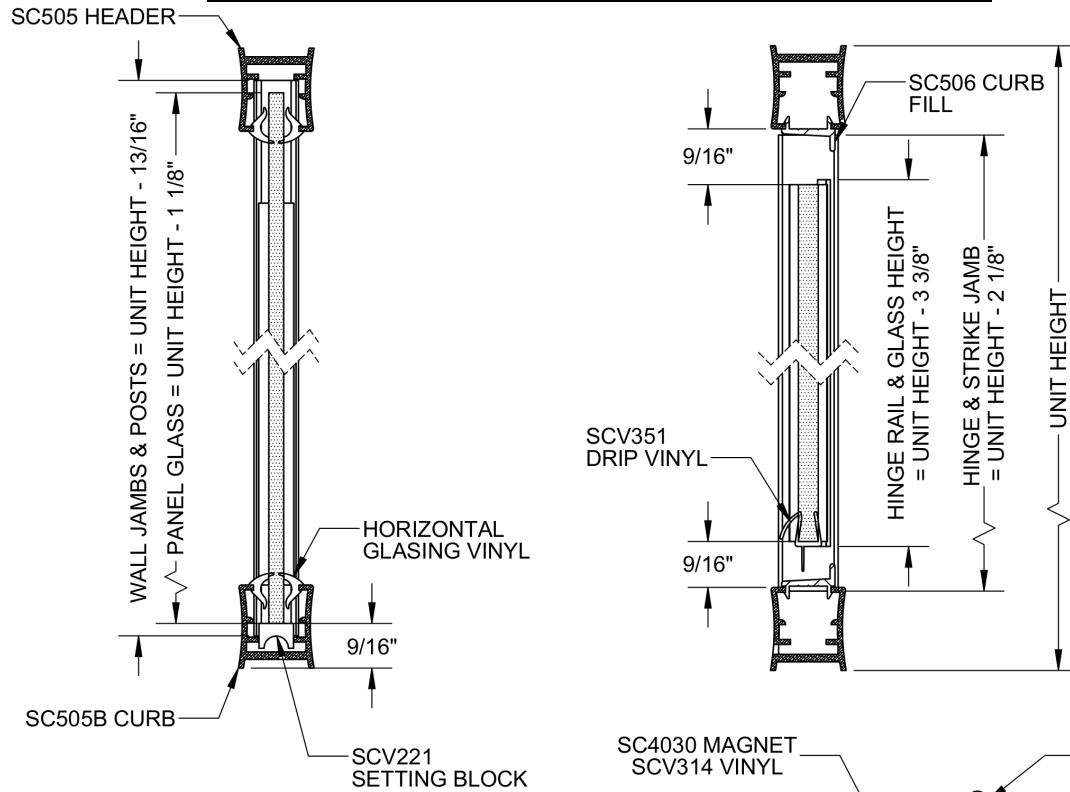

## VERTICAL CROSS SECTION

Glazing Vinyls		
	3/16" Glass	1/4" Glass
Door	SCV257	SCV308
Horizontal Panel Glazing	SCV226	SCV220
Vertical Panel Glazing	SCV225	SCV219

**NOTE:** GLAZING MATERIAL FOR ALL KD UNITS AND GLAZED UNITS MUST CONFORM TO ANSI Z97.1 AND CPSC STANDARD 16 CFC 1201 CATEGORY 1 & 2

## HORIZONTAL CROSS SECTION

126HI  
726HI

Classic  
Semi-Frameless 3/16" Continuous Hinge

1-800-45-BASCO  
7201 Snider Road  
Mason, Ohio 45040