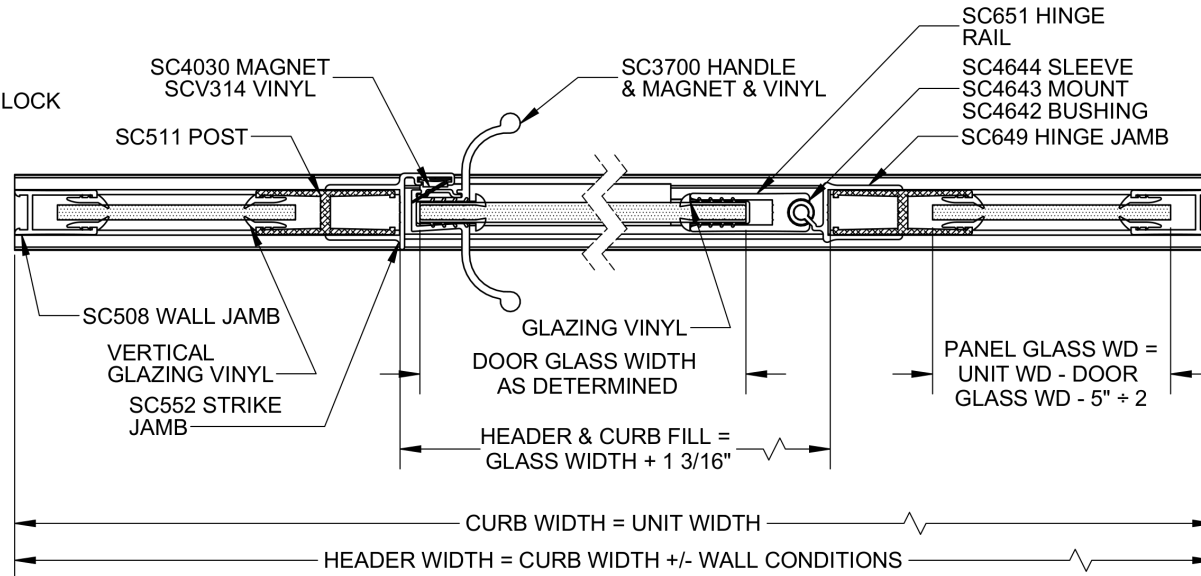

## VERTICAL CROSS SECTION

Glazing Vinyls		
	3/16" Glass	1/4" Glass
Door	SCV257	SCV308
Horizontal Panel Glazing	SCV226	SCV220
Vertical Panel Glazing	SCV225	SCV219

**NOTE:** GLAZING MATERIAL FOR ALL KD UNITS AND GLAZED UNITS MUST CONFORM TO ANSI Z97.1 AND CPSC STANDARD 16 CFC 1201 CATEGORY 1 & 2

## HORIZONTAL CROSS SECTION

126HI  
726HI

Classic  
Semi-Frameless 3/16" Continuous Hinge

1-800-45-BASCO  
7201 Snider Road  
Mason, Ohio 45040