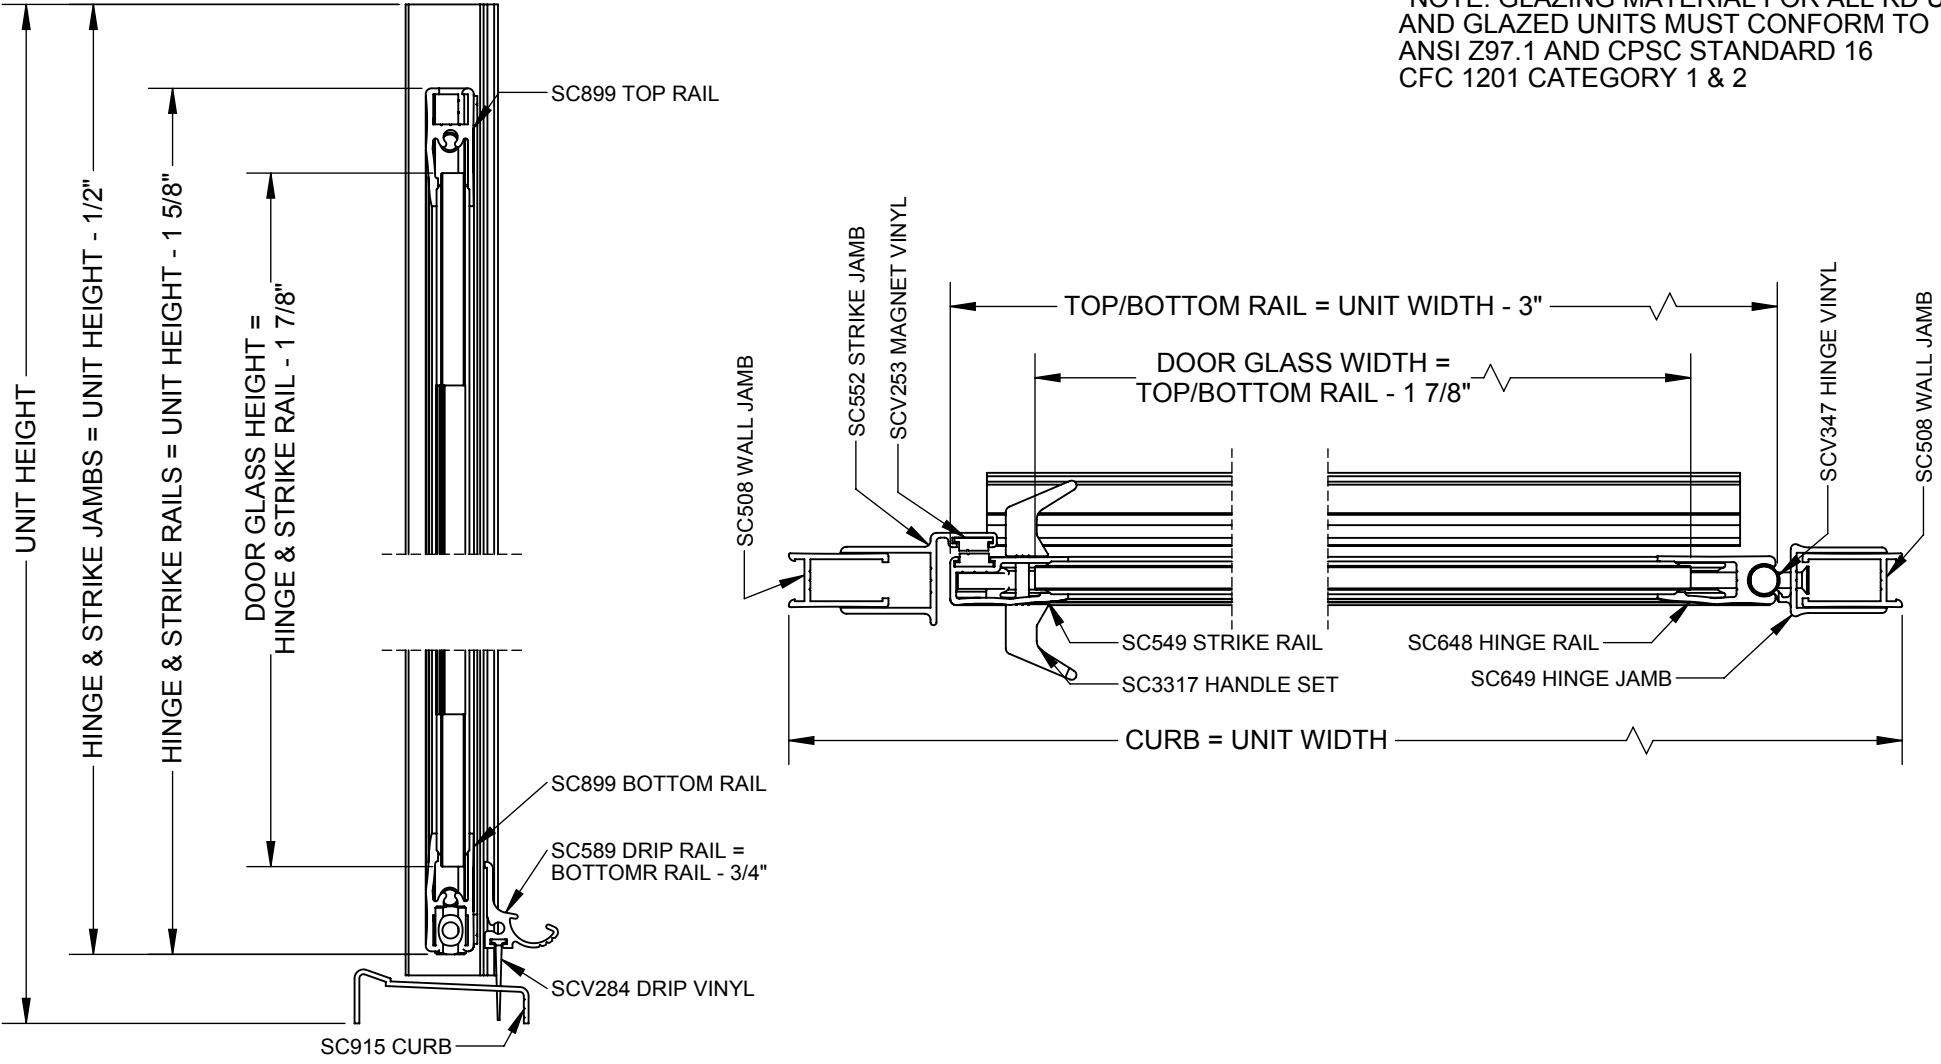

Glazing Vinyls	
3/16"	SCV52
1/4"	SCV57

\*NOTE: GLAZING MATERIAL FOR ALL KD UNITS AND GLAZED UNITS MUST CONFORM TO ANSI Z97.1 AND CPSC STANDARD 16 CFC 1201 CATEGORY 1 & 2

100

Deluxe Framed Continuous Hinge