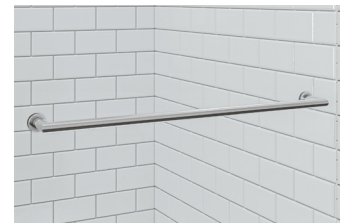

BECAUSE THE SHOWER IS EVERYTHING

Specifications

Features:

- Sleek, modern header, with Snap-Lock easy installation design
- Dual rolling bypass doors
- Premium European top rollers
- Exterior Lux towel bar, interior back-to-back knob
- Easy, reversible installation for left or right entry
- Quiet Capture guide & bumper system
- Ideal for all wall substrates including fiberglass, acrylic, and tile
- Required threshold width is 2³/₄"

5550 (Shower, 1/4" Glass) Sizes:

- Four standard widths fit openings from 44" to 60"
- Three standard heights of 65¹/₂", 70" & 76".

*Rotolo Lux Bypass Rolling Door (5450CLWI)
featuring 1/4" Clear Glass with Matte Black Finish*

FINISH OPTIONS:

BRUSHED NICKEL - BN
OIL RUBBED BRONZE - OR
CHROME - SV
MATTE BLACK - WI

Interior knob

Header rail and top roller

Exterior through-the-glass
mitered corner towel bar

GLASS OPTIONS: Includes the industry's largest variety for both 3/8" & 1/4" models.

The QUIET CAPTURE difference: Including uniquely engineered center guide and lower bumpers, as well as superior vertical vinyls, the Quiet Capture System creates a quiet, luxurious feel while the doors are in motion, and protects and holds them securely in place while they are at rest.