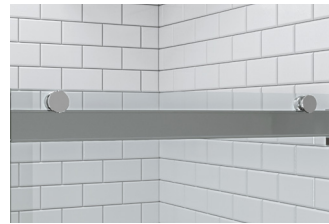

the ROTOLO LUX SERIES

Celestial. Charming. Quaint.

Bypass Rolling Door RTXH-905 5450/5550

Basco's frameless Rotolo Lux bypass rolling door offers the best combination of ultramodern looks, performance, and minimalistic bypass design.

BECAUSE THE SHOWER IS EVERYTHING

Specifications

Features:

- Sleek, modern header, with Snap-Lock easy installation design
- Dual rolling bypass doors
- Premium European top rollers
- Exterior Lux towel bar, interior back-to-back knob
- Easy, reversible installation for left or right entry
- Quiet Capture guide & bumper system
- Ideal for all wall substrates including fiberglass, acrylic, and tile
- Required threshold width is 2³/₄"

5550 (Shower, 1/4" Glass) Sizes:

- Four standard widths fit openings from 44" to 60"
- Three standard heights of 65¹/₂", 70" & 76".

*Rotolo Lux Bypass Rolling Door (5450CLWI)
featuring 1/4" Clear Glass with Matte Black Finish*

FINISH OPTIONS:

BRUSHED NICKEL - BN
OIL RUBBED BRONZE - OR
CHROME - SV
MATTE BLACK - WI

Interior knob

Header rail and top roller

Exterior through-the-glass
mitered corner towel bar

GLASS OPTIONS: Includes the industry's largest variety for both 3/8" & 1/4" models.