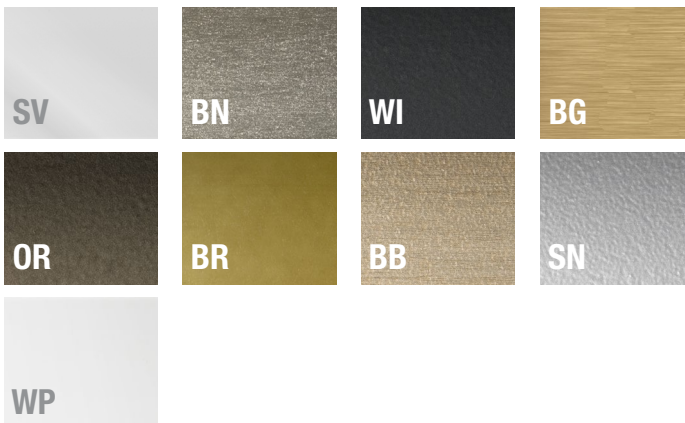

Specifications

Features:

- 8" through-the-glass pull handle
- 3/8" frameless glass
- Available for configurations with and without header

Glass Options:

- Clear (CL), Obscure (OB), Rain (RN), Eclipse (EP), Clear Etched (EE), Vessence (VS), Silk (LK), Tempest (TM), Fluted (FG), AquaGlideXP Clear (XP)

Configurations:

- Single Swing Door (LUXN-900)
- French Doors (LUXN/H-922)
- Panel/Swing Door/Panel (LUXN/H-925)
- Swing Door with Fixed Panel (LUXN/H-935)
- Swing Door with Return Panel (LUXN/H-945)
- Swing Door with Inline & Return Panel (LUXN/H-950)
- Neo Angle (LUXN/H-960)

METAL FINISHES