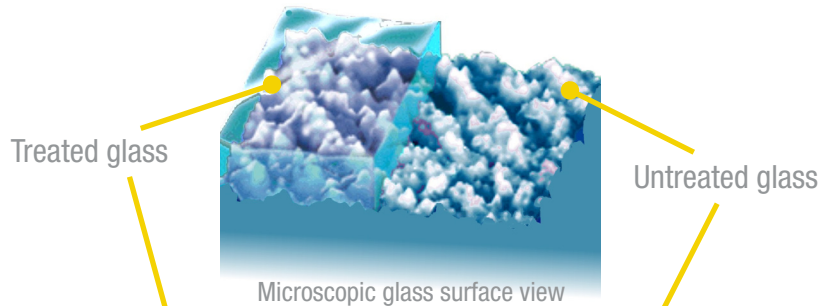

Glass protected with AquaGlide^{XP} provides maximum repellant

BECAUSE THE SHOWER IS EVERYTHING

www.BascoShowerDoor.com | 800.45.BASCO