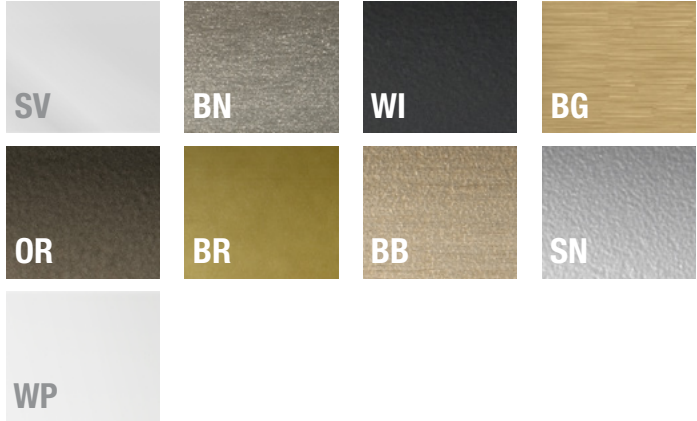

Specifications

Features:

- Framed on all four sides
- Support bars are included and required to be used

Glass Options:

- Clear (CL), Obscure (OB), Rain (RN), Eclipse (EP), Clear Etched (EE), Vessence (VS), Silk (LK), Tempest (TM), Fluted (FG), AquaGlideXP Clear (XP)

Standard Opening Sizes:

- 24" (Deluxe Model 410-24)
- 30" (Deluxe Model 410-30)
- 36" (Deluxe Model 410-36)

Standard Height Options:

- 60" or 76"
- Custom Sizes are available with maximum 36" w x 80" h (Deluxe Model 410-00).

METAL FINISHES