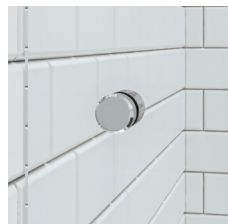

BECAUSE THE SHOWER IS EVERYTHING

Specifications

Features:

- Sleek, modern header, with Snap-Lock easy installation design
- Dual rolling bypass doors
- Premium European top rollers
- Exterior Lux towel bar, interior back-to-back knob
- Easy, reversible installation for left or right entry
- Quiet Capture guide & bumper system
- Ideal for all wall substrates including fiberglass, acrylic, and tile
- Required threshold width is 2³/₄"

RTXH-905 (Tub & Shower, 3/8" Glass) Sizes:

- Four standard widths fit openings from 44" to 60"
- Custom heights up to 80"

5450 (Tub, 1/4" Glass) Sizes:

- Four standard widths fit openings from 44" to 60"
- Three standard heights of 56", 57" & 65¹/₂"

5550 (Shower, 1/4" Glass) Sizes:

- Four standard widths fit openings from 44" to 60"
- Three standard heights of 65¹/₂", 70" & 76".

*Rotolo Lux Bypass Rolling Door (5450CLWI)
featuring 1/4" Clear Glass with Matte Black Finish*

FINISH OPTIONS:

BRUSHED NICKEL - BN
OIL RUBBED BRONZE - OR
CHROME - SV
MATTE BLACK - WI

Interior knob

Header rail and top roller

Exterior through-the-glass
mitered corner towel bar

GLASS OPTIONS: Includes the industry's largest variety for both 3/8" & 1/4" models.