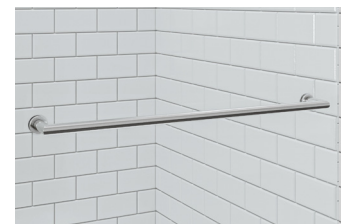

BECAUSE THE SHOWER IS EVERYTHING

Specifications

Features:

- Sleek, modern header, with Snap-Lock easy installation design
- Dual rolling bypass doors
- Premium European top rollers
- Exterior Lux towel bar, interior back-to-back knob
- Easy, reversible installation for left or right entry
- Quiet Capture guide & bumper system
- Ideal for all wall substrates including fiberglass, acrylic, and tile
- Required threshold width is 2³/₄"

5550 (Shower, 1/4" Glass) Sizes:

- Four standard widths fit openings from 44" to 60"
- Three standard heights of 65¹/₂", 70" & 76".

*Rotolo Lux Bypass Rolling Door (5450CLWI)
featuring 1/4" Clear Glass with Matte Black Finish*

FINISH OPTIONS:

BRUSHED NICKEL - BN
OIL RUBBED BRONZE - OR
CHROME - SV
MATTE BLACK - WI

Interior knob

Header rail and top roller

Exterior through-the-glass
mitered corner towel bar

GLASS OPTIONS: Includes the industry's largest variety for both 3/8" & 1/4" models.

The QUIET CAPTURE difference: Including uniquely engineered center guide and lower bumpers, as well as superior vertical vinyls, the Quiet Capture System creates a quiet, luxurious feel while the doors are in motion, and protects and holds them securely in place while they are at rest.