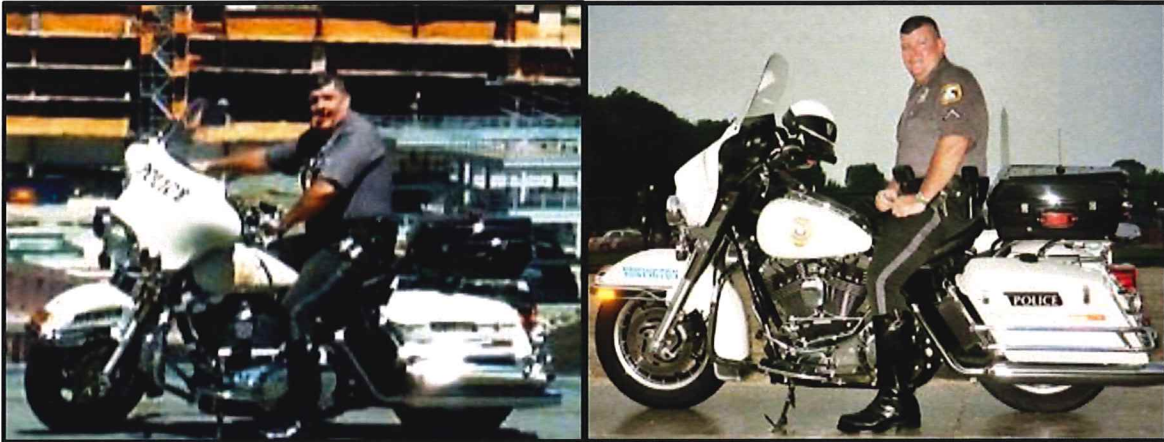

18th Annual Memorial Ride

MPO PETER J. LAVERY

September 18, 2022

Never Forget

Rain
or
Shine

Rain
or
Shine

Proceeds Benefit the
PETER J. LAVERY SCHOLARSHIP FUND, INC.

Police Escorted Motorcycle Ride.

All law enforcement supporters on all makes of bikes are welcome.

\$20.00 donation per bike requested.

SUPPORTED BY:

Registration from 8:00 AM – 9:45 AM; ride departs at 10:00 AM from Churchill Park, 1991 Main Street, Newington, Connecticut. Ride concludes at Churchill Park at approximately 11:15 AM.