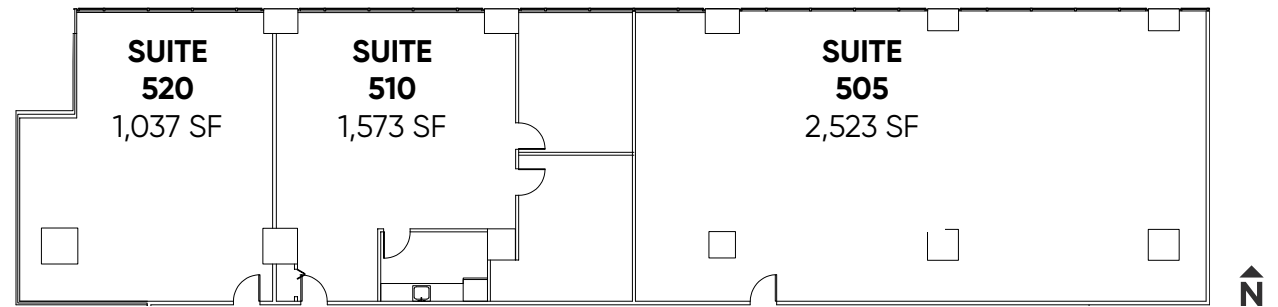

suite features

- elevator id
- open space conditions
- adjacent suites that can be combined include elevator ID

building features

- fitness center
- conference center
- 24-hour security
- secure bike storage
- the purple pig