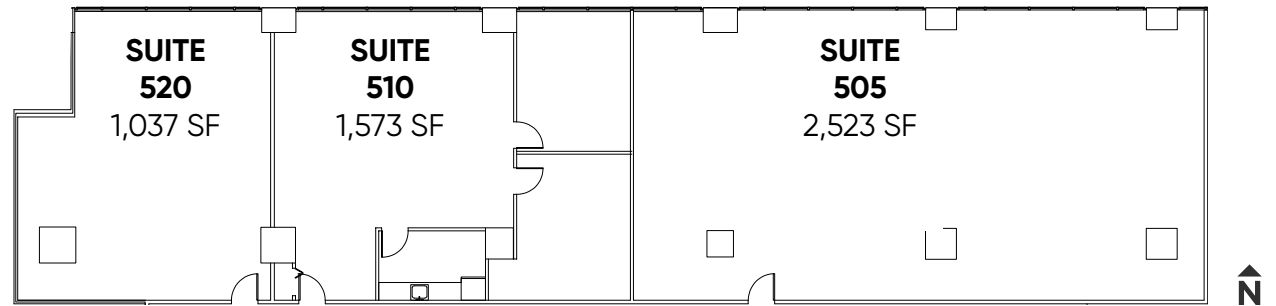

suite features

- elevator id
- open space conditions
- adjacent suites that can be combined include elevator ID

building features

- fitness center
- conference center
- 24-hour security
- secure bike storage
- starbucks
- the purple pig