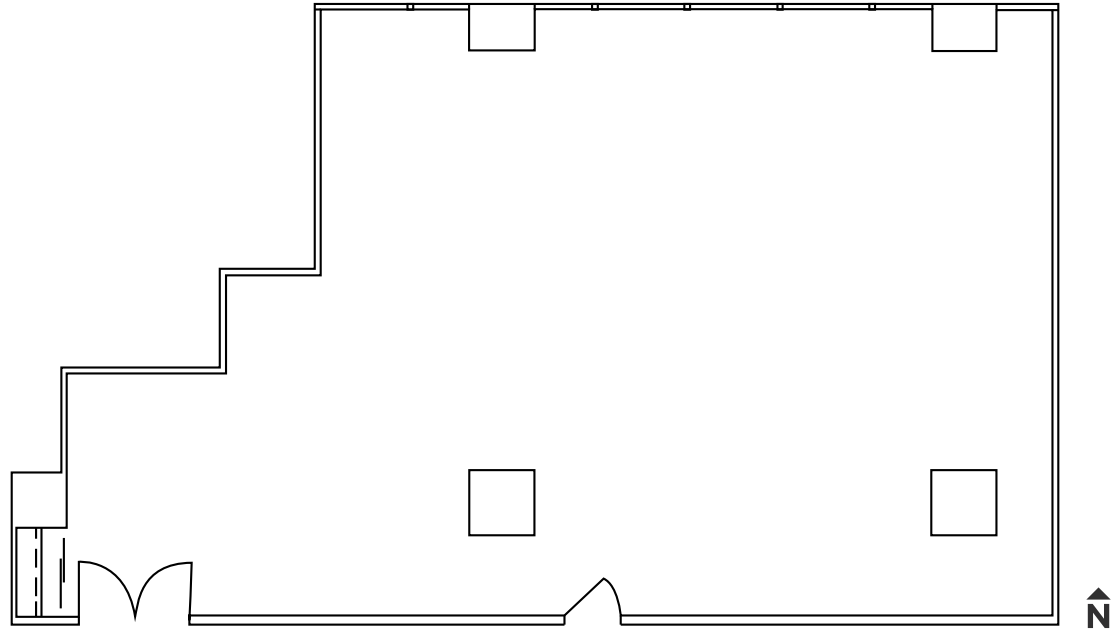

suite features

- elevator ID
- open space conditions

building features

- fitness center
- conference center
- 24-hour security
- secure bike storage
- starbucks
- the purple pig

suite 410

1,885 sf

for information, please contact