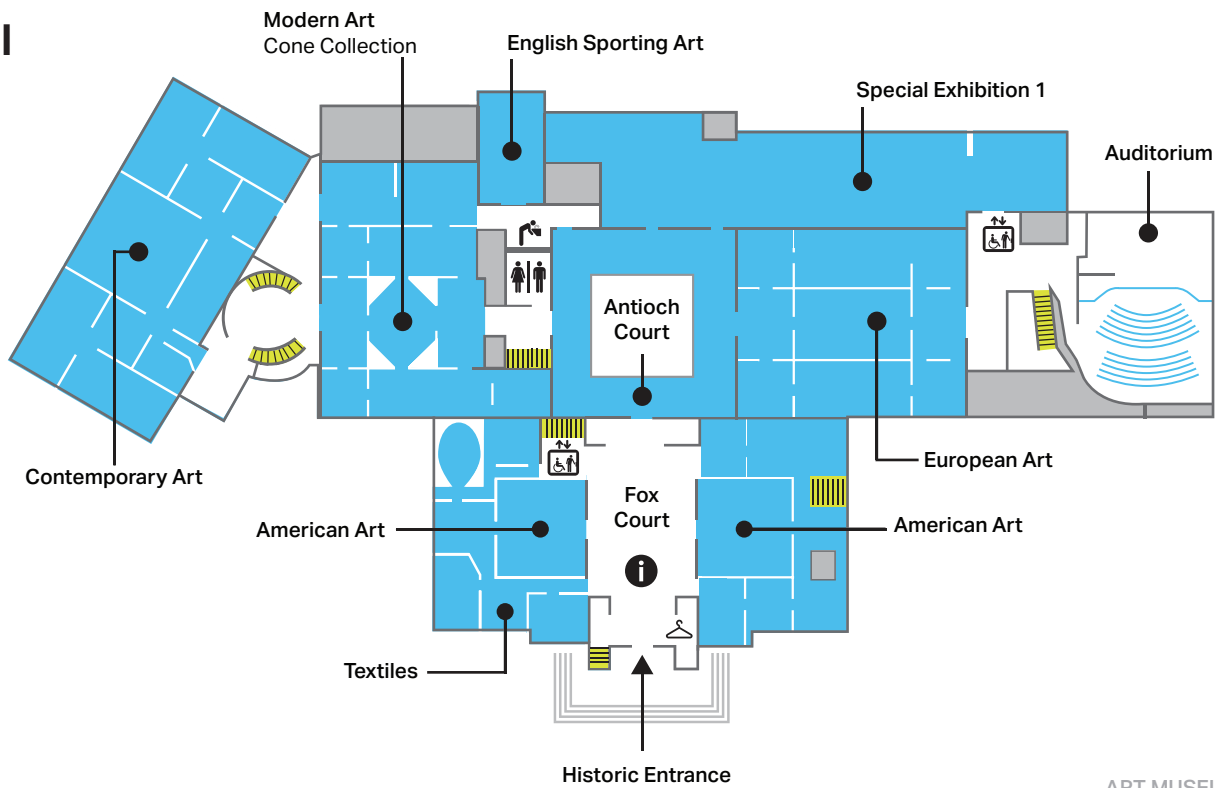

# Level 3

-  Information
-  Accessible Elevator
-  Restroom
-  Family Restroom
-  Accessible Restroom
-  Water Fountain
-  Checkroom
-  Parking Pay Station
-  Stairs
-  BMA Shop
-  Gertrude's

# Level 2

ART MUSEUM DRIVE

# Level 1

ART MUSEUM DRIVE