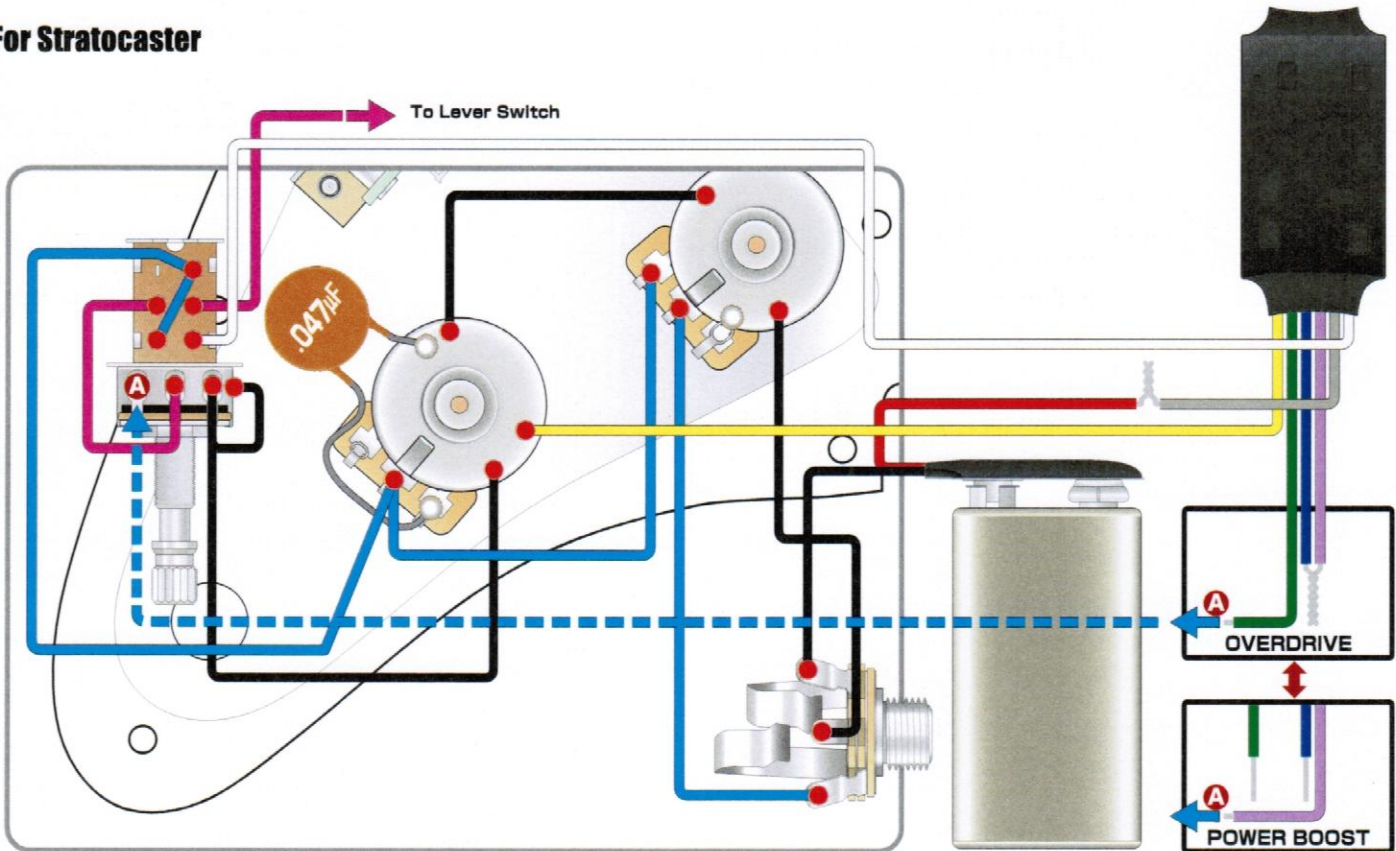

PU 4375-000 Wiring Diagram

OVER DRIVE or POWER BOOSTER

● Explanation of PC Board

● For Stratocaster

● For Les Paul Guitars