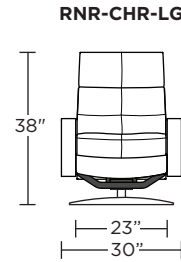

**Wall Clearance: ST - 14", LG - 16", XL - 18"**

Scale: 1/4 inch = 1 foot  
 All dimensions are approximate and subject to change.  
 Specify components from the sitting position.