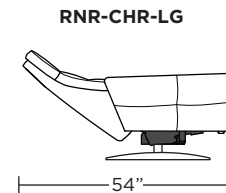

**Wall Clearance: ST - 14", LG - 16", XL - 18"**

Scale: 1/4 inch = 1 foot  
 All dimensions are approximate and subject to change.  
 Specify components from the sitting position.