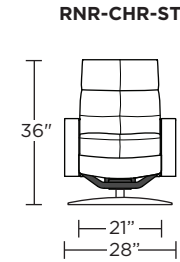

**Wall Clearance: ST - 14", LG - 16", XL - 18"**

Scale: 1/4 inch = 1 foot  
 All dimensions are approximate and subject to change.  
 Specify components from the sitting position.