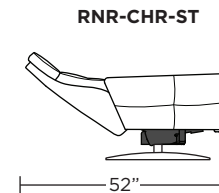

**Wall Clearance: ST - 14", LG - 16", XL - 18"**

Scale: 1/4 inch = 1 foot  
 All dimensions are approximate and subject to change.  
 Specify components from the sitting position.