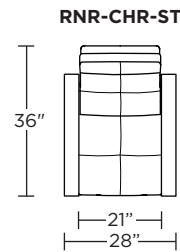

**Wall Clearance: ST - 14", LG - 16", XL - 18"**

Scale: 1/4 inch = 1 foot  
 All dimensions are approximate and subject to change.  
 Specify components from the sitting position.