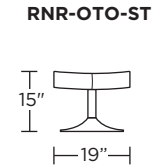

**RAINIER**

**Standard Features:**

- Patented weight balanced mechanism
- Monofilament elastic webbing suspension
- Premium high-density, high-resiliency molded foam seat cushion encased in down
- Down encased cushioning
- Semi-attached back cushion
- Tight seat cushion
- Double-needle quilting and single-needle top-stitch with thick thread
- Manual articulating headrest
- Lifetime warranty on frame and suspension
- Quick-ship delivery
- Ten year warranty on mechanism

**Wall Clearance: ST - 14", LG - 16", XL - 18"**

Scale: 1/4 inch = 1 foot  
 All dimensions are approximate and subject to change.  
 Specify components from the sitting position.