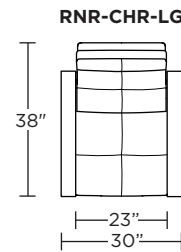

**Wall Clearance: ST - 14", LG - 16", XL - 18"**

Scale: 1/4 inch = 1 foot  
 All dimensions are approximate and subject to change.  
 Specify components from the sitting position.