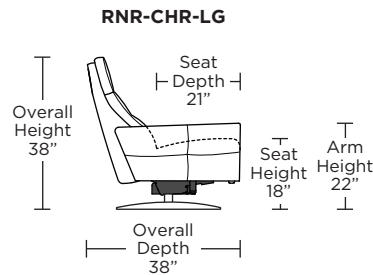

**RAINIER**

**Standard Features:**

- Patented weight balanced mechanism
- Monofilament elastic webbing suspension
- Premium high-density, high-resiliency molded foam seat cushion encased in down
- Down encased cushioning
- Semi-attached back cushion
- Tight seat cushion
- Double-needle quilting and single-needle top-stitch with thick thread
- Manual articulating headrest
- Lifetime warranty on frame and suspension
- Quick-ship delivery
- Ten year warranty on mechanism

**Wall Clearance: ST - 14", LG - 16", XL - 18"**

Scale: 1/4 inch = 1 foot  
 All dimensions are approximate and subject to change.  
 Specify components from the sitting position.