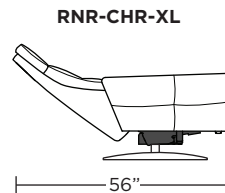

**Wall Clearance: ST - 14", LG - 16", XL - 18"**

Scale: 1/4 inch = 1 foot  
 All dimensions are approximate and subject to change.  
 Specify components from the sitting position.