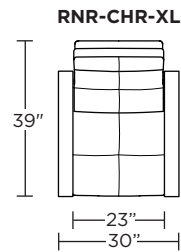

**Wall Clearance: ST - 14", LG - 16", XL - 18"**

Scale: 1/4 inch = 1 foot  
 All dimensions are approximate and subject to change.  
 Specify components from the sitting position.