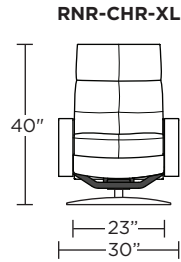

**Wall Clearance: ST - 14", LG - 16", XL - 18"**

Scale: 1/4 inch = 1 foot  
 All dimensions are approximate and subject to change.  
 Specify components from the sitting position.