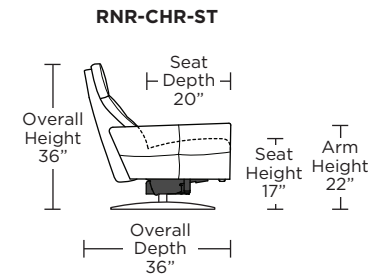

**RAINIER**

**Standard Features:**

- Patented weight balanced mechanism
- Monofilament elastic webbing suspension
- Premium high-density, high-resiliency molded foam seat cushion encased in down
- Down encased cushioning
- Semi-attached back cushion
- Tight seat cushion
- Double-needle quilting and single-needle top-stitch with thick thread
- Manual articulating headrest
- Lifetime warranty on frame and suspension
- Quick-ship delivery
- Ten year warranty on mechanism

**Wall Clearance: ST - 14", LG - 16", XL - 18"**

Scale: 1/4 inch = 1 foot  
 All dimensions are approximate and subject to change.  
 Specify components from the sitting position.