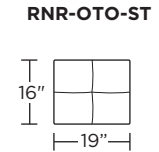

**Wall Clearance: ST - 14", LG - 16", XL - 18"**

Scale: 1/4 inch = 1 foot  
 All dimensions are approximate and subject to change.  
 Specify components from the sitting position.