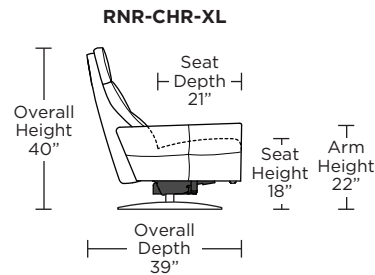

**RAINIER**

**Standard Features:**

- Patented weight balanced mechanism
- Monofilament elastic webbing suspension
- Premium high-density, high-resiliency molded foam seat cushion encased in down
- Down encased cushioning
- Semi-attached back cushion
- Tight seat cushion
- Double-needle quilting and single-needle top-stitch with thick thread
- Manual articulating headrest
- Lifetime warranty on frame and suspension
- Quick-ship delivery
- Ten year warranty on mechanism

**Wall Clearance: ST - 14", LG - 16", XL - 18"**

Scale: 1/4 inch = 1 foot  
 All dimensions are approximate and subject to change.  
 Specify components from the sitting position.