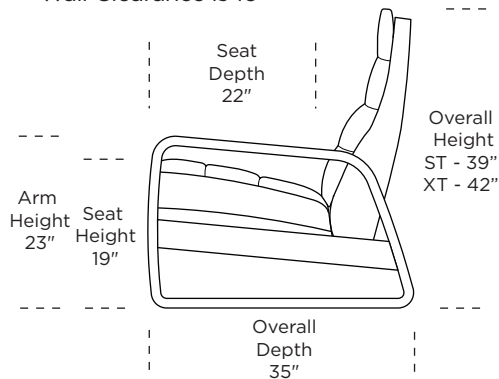

Please use actual leather, fabric, Crypton®, Sunbrella® and Ultrasuede® swatches when specifying furniture as the colors shown may vary due to the printing process.

Wall Clearance is 16"

Scale: 1/4 inch = 1 foot
All dimensions are approximate and subject to change.
Specify components from the sitting position.