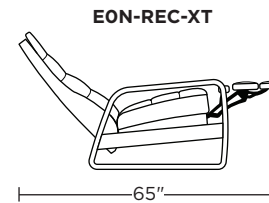

Please use actual leather, fabric, Crypton®, Sunbrella® and Ultrasuede® swatches when specifying furniture as the colors shown may vary due to the printing process.

Wall Clearance is 16"

Scale: 1/4 inch = 1 foot
All dimensions are approximate and subject to change.
Specify components from the sitting position.