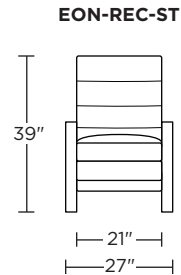

Please use actual leather, fabric, Crypton®, Sunbrella® and Ultrasuede® swatches when specifying furniture as the colors shown may vary due to the printing process.

Wall Clearance is 16"

Scale: 1/4 inch = 1 foot
All dimensions are approximate and subject to change.
Specify components from the sitting position.