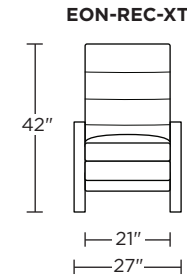

Please use actual leather, fabric, Crypton®, Sunbrella® and Ultrasuede® swatches when specifying furniture as the colors shown may vary due to the printing process.

Wall Clearance is 16"

Scale: 1/4 inch = 1 foot
All dimensions are approximate and subject to change.
Specify components from the sitting position.