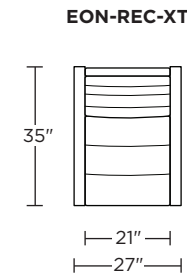

Please use actual leather, fabric, Crypton®, Sunbrella® and Ultrasuede® swatches when specifying furniture as the colors shown may vary due to the printing process.

Wall Clearance is 16"

Scale: 1/4 inch = 1 foot
All dimensions are approximate and subject to change.
Specify components from the sitting position.