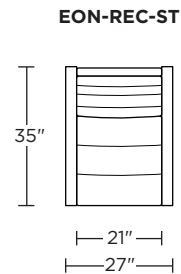

Please use actual leather, fabric, Crypton®, Sunbrella® and Ultrasuede® swatches when specifying furniture as the colors shown may vary due to the printing process.

Wall Clearance is 16"

Scale: 1/4 inch = 1 foot
All dimensions are approximate and subject to change.
Specify components from the sitting position.