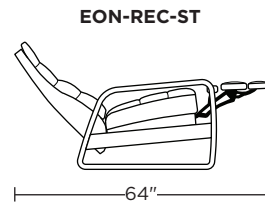

Please use actual leather, fabric, Crypton®, Sunbrella® and Ultrasuede® swatches when specifying furniture as the colors shown may vary due to the printing process.

Wall Clearance is 16"

Scale: 1/4 inch = 1 foot
All dimensions are approximate and subject to change.
Specify components from the sitting position.