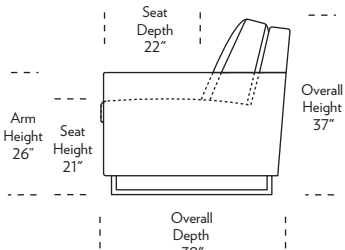

BRANDT

Standard Comfort Sleeper®

Features:

- Featuring the patented Tiffany 24/7™ platform sleep system
- Room to stretch out with true 80 inches of bedroom-length sleeping surface
- Ultimate comfort on four inches of plush, high-density foam mattress
- Zero wall clearance
- Quick-ship delivery
- Single-needle top-stitch
- High-density, high-resiliency foam seat cushions
- Loose back and seat cushions
- Lifetime warranty on frame
- 10-year mechanism warranty
- Brushed stainless steel sled leg

* Picture shows left arm seated. Please specify left or right arm seated when ordering.

All orders are in seated position.

† Dotted lines for Queen Plus sizes indicates the number of seats.

All dimensions are approximate and subject to change.

‡ Chaise lifts up to reveal hidden storage space. • Storage