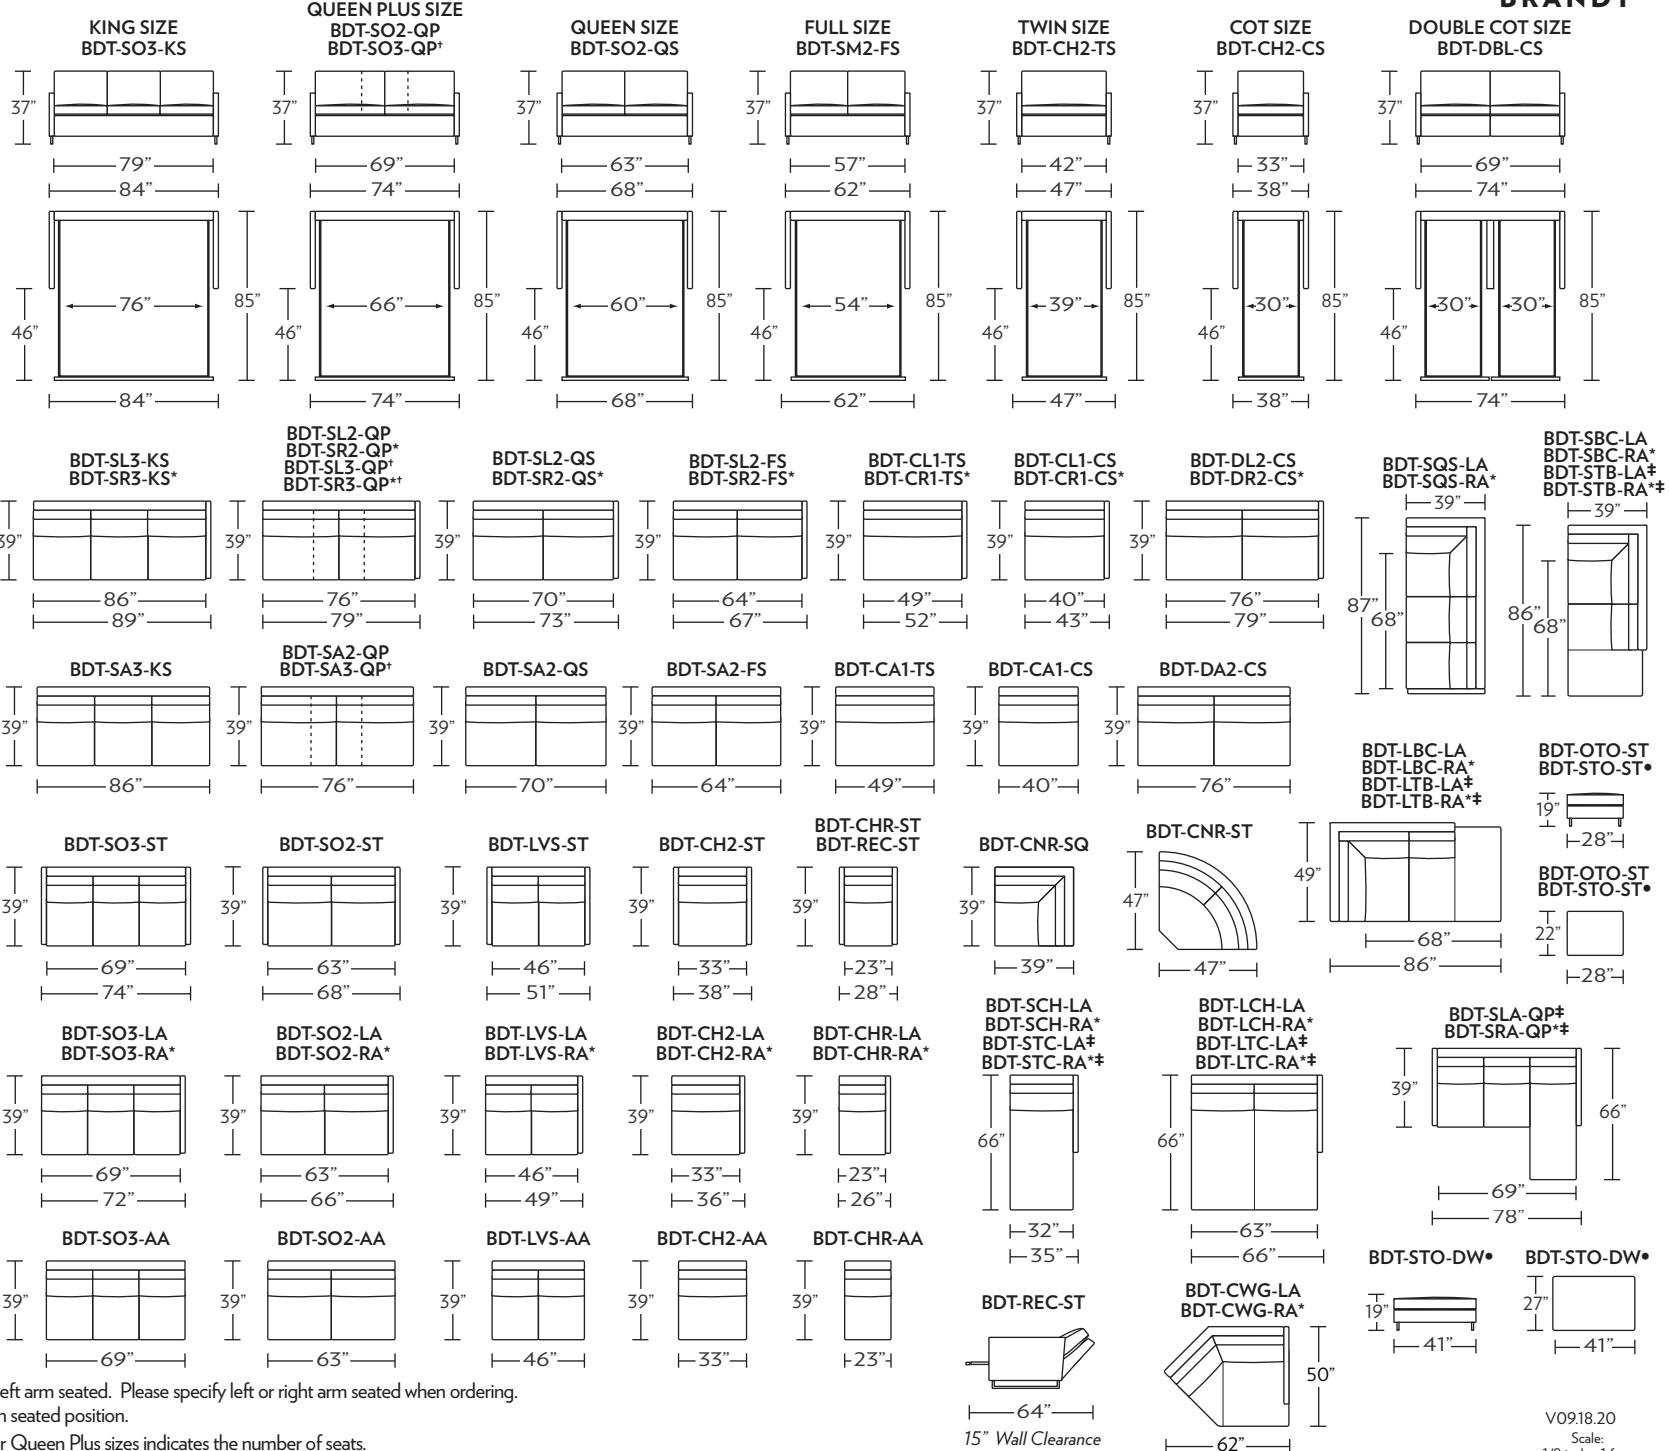

BRANDT

Standard Comfort Sleeper®

Features:

- Featuring the patented Tiffany 24/7™ platform sleep system
- Room to stretch out with true 80 inches of bedroom-length sleeping surface
- Ultimate comfort on four inches of plush, high-density foam mattress
- Zero wall clearance
- Quick-ship delivery
- Single-needle top-stitch
- High-density, high-resiliency foam seat cushions
- Loose back and seat cushions
- Lifetime warranty on frame
- 10-year mechanism warranty
- Brushed stainless steel sled leg

* Picture shows left arm seated. Please specify left or right arm seated when ordering.

All orders are in seated position.

† Dotted lines for Queen Plus sizes indicates the number of seats.

All dimensions are approximate and subject to change.

‡ Chaise lifts up to reveal hidden storage space. • Storage